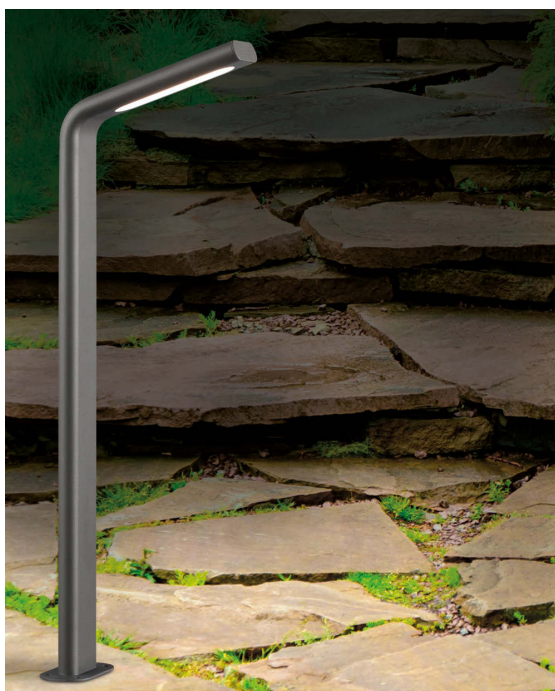

Aluminium/Acrylic-Auminio/Acrílico

SIZE	FINISH	LAMP	WATT	LUM	CRI	K	ON-OFF	CLASS	IP	IK	
	●	LED	10W	720	>80	3000	H203810GR	⊕	54	07	

● Anthracite - Antracita