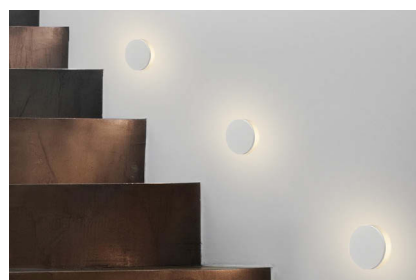

PAUL RECESSED

SAMSUNG

Aluminium-Aluminio

SIZE	FINISH	LAMP	WATT	LUM	CRI	K	ON-OFF	CLASS	IP				
	○	LED	3W	290	>80	3000	A357810B		-		Ø61	✓	✓

○ White - Blanco

MIURA RECESSED

CREE

Aluminium/Acrylic-Aluminio/Acrílico