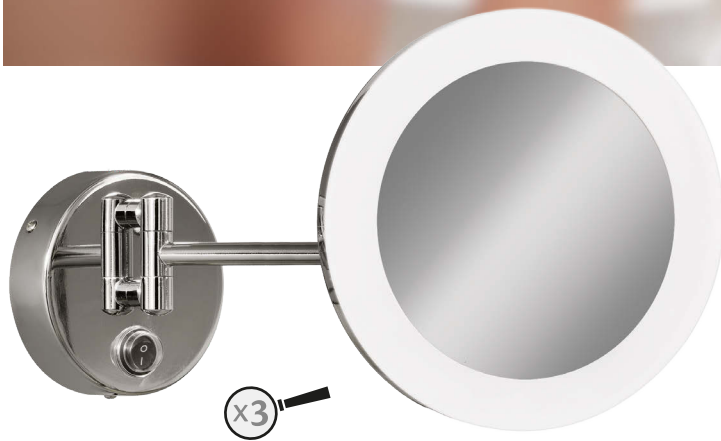

BOAN

Metal-Metal

SIZE	FINISH	LAMP	WATT	LUM	CRI	K	ON-OFF	CLASS	IP	
	●	LED	3W	315	>80	4000	A32521ES	□	44	□

● Mirror/Chrome-Espejo/Cromo