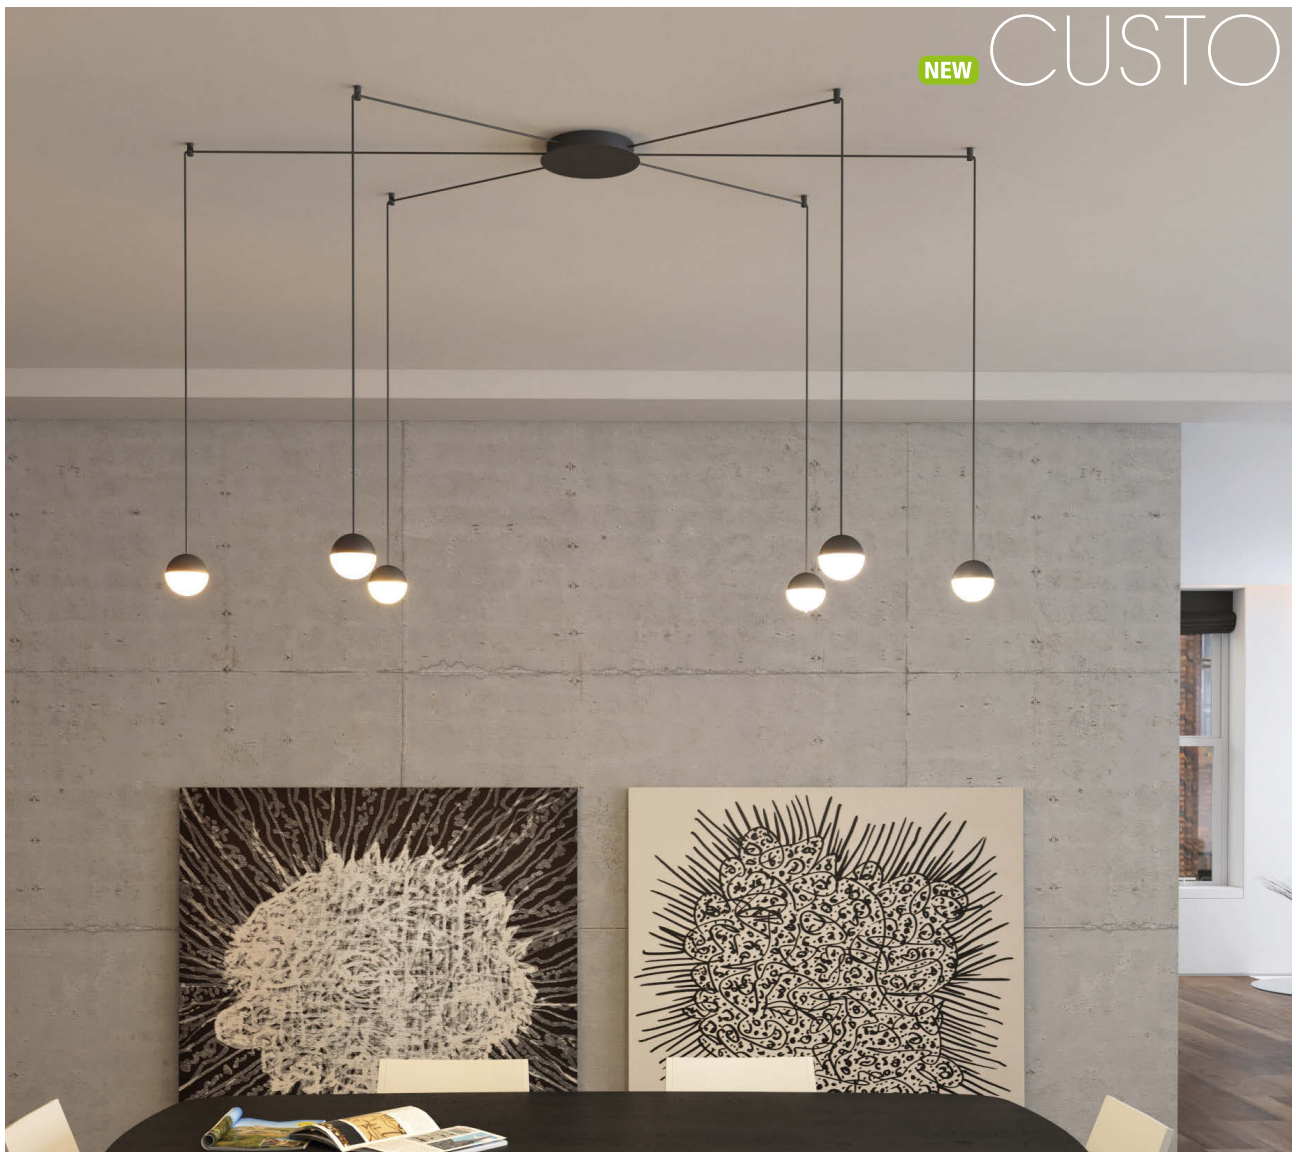

Metal-Metal

SIZE	FINISH	LAMP	WATT	LUM	CRI	K	ON-OFF	CLASS	IP	
	○	LED	30W	3000	>80	3000	C38186N	⊕	-	

● Black Textured - Negro Texturado