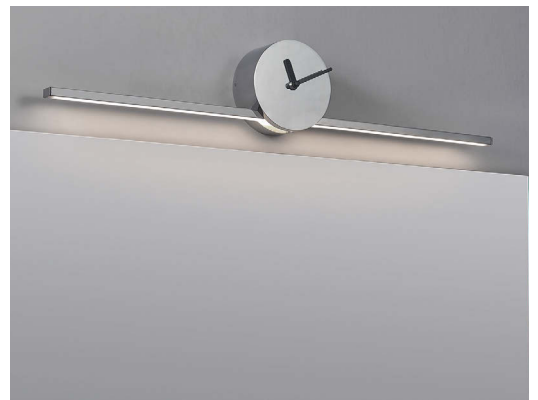

● Chrome - Cromo

VANILA

BY NACHO TIMÓN

Metal-Metal

SIZE	FINISH	LAMP	WATT	LUM	CRI	K	ON-OFF	CLASS	IP	
	●	LED	12W	1140	>80	3000	A377810C	□	44	
	●	LED	12W	1140	>80	3000	A377810N	□	44	

NEW

● Chrome - Cromo

● Textured black - Negro texturado