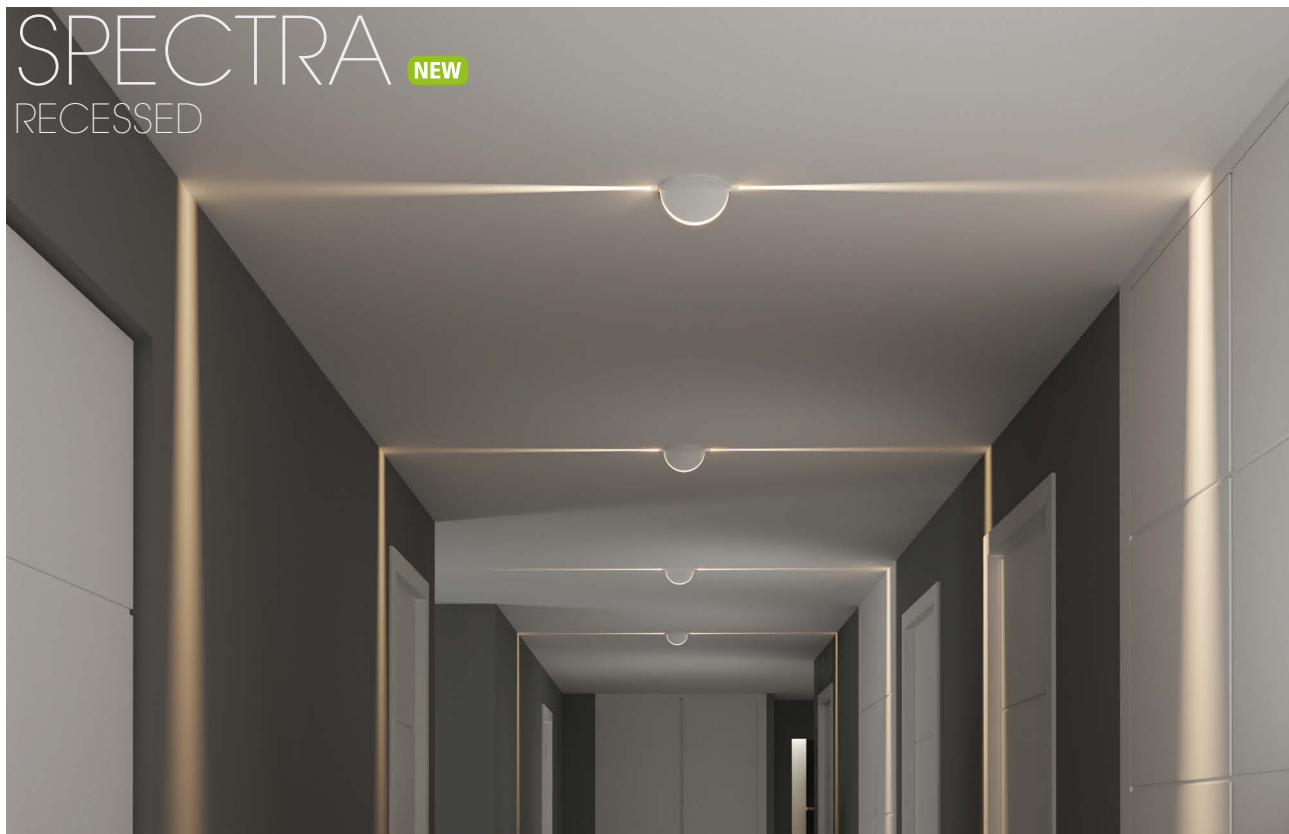

REGAL RECESSED

CREE

Aluminium-Aluminio

SIZE	FINISH	LAMP	WATT	LUM	CRI	K	ON-OFF	CLASS	IP			
<p>Included-Incluido</p>	○	LED	3W	245	>80	3000	E376710B		54		Ø73	✓

○ Textured white - Blanco texturado

SPECTRA NEW

RECESSED