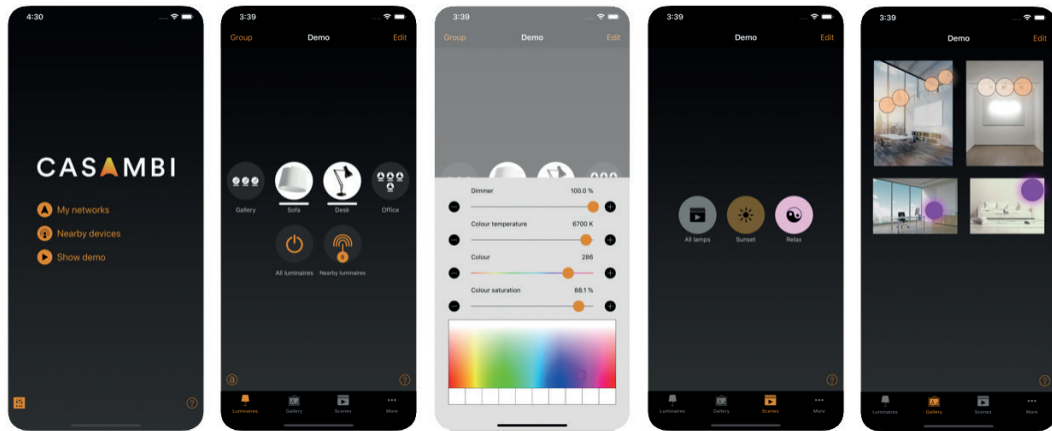

ACCESSORIES ACCESORIOS

CASAMBI

BLUETOOTH technology

The Casambi app is the easiest and most natural way to control your lights. With the app you can control both Casambi enabled lighting fixtures and Philips Hue bulbs. The first time use has been made easy and intuitive. With one tap you are ready to control your lights.

Controlling all your lamps from one view: With the Casambi app you can control all your lighting fixtures with one view. It is possible to control your lights individually or as a group. For example you can create a group of your kitchen, office or shop lights and turn them all off / on with just one tap. Or you can dim the living room lights to pleasant light level for a movie.

Control your lights from a photo: The Gallery in Casambi app is the most natural way of controlling your lights. Take a picture of your room(s) and place the lamp controls over the lighting fixtures in the picture. Now you can control your lighting fixtures visually right from the picture.

Create scenes for different lighting situations: You can create different scenes for different occasions. Set the lights just right for dining, office environments or shop promotions and save the settings in a scene. Now you can change the lighting with one tap for different occasions for example a dinner party or a meeting with a customer.

Share your network and allow other devices to control your lights: Casambi has four different levels for sharing and access control. You can decide if your network is open to everyone or if other users need a password to access your network. If you have several users and devices using the same network, all the changes made with one device will be automatically updated to the other devices with Casambi cloud service.

La app Casambi es la forma más sencilla y natural de controlar tus lámparas. Con ella podrás controlar tanto los dispositivos habilitados con la tecnología Casambi así como bombillas Philips Hue. La puesta en marcha se realiza de forma fácil e intuitiva. Simplemente con una pulsación estarás preparado para controlar toda tu iluminación.

Controla todas tus lámparas a través de la misma interfaz: Con la app Casambi podrás controlar todas tus lámparas desde la misma pantalla. Es posible controlarlas individualmente o por grupos. Por ejemplo, puedes crear un grupo con las lámparas de tu cocina, oficina o tienda y encender/apagar todas ellas con una única pulsación. También puedes regular las lámparas de tu salón fijando un nivel de luz agradable para ver una película.

Controla tus lámparas desde una fotografía: La Galería en la app Casambi es la forma más natural de controlar tu iluminación. Toma una fotografía de tu(s) estancia(s) y coloca los controles de lámpara sobre ellas en la fotografía. Ahora puedes controlar tus lámparas visualmente desde la propia fotografía.