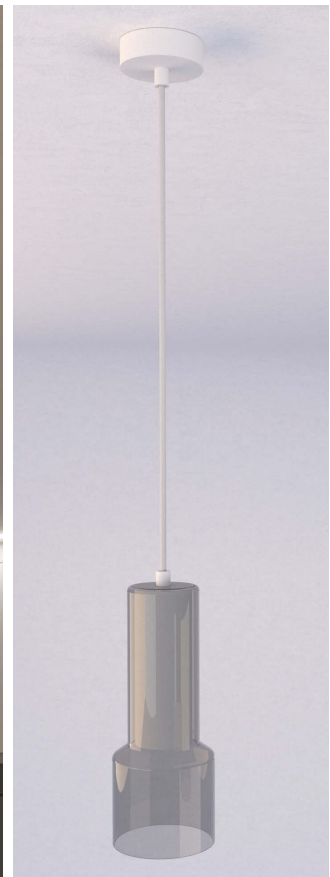

SIZE	FINISH	LAMP	ON-OFF	CLASS	IP	
	●	1xE27 LED	C36571B	⊕	-	

● Cement stone - Cemento Piedra

INDA NEW

Metal/Glass-Metal/Cristal

SIZE	FINISH	LAMP	ON-OFF	CLASS	IP	
	○	1xGU10 LED	C38551B	⊕	-	
	●	1xGU10 LED	C38551N	⊕	-	