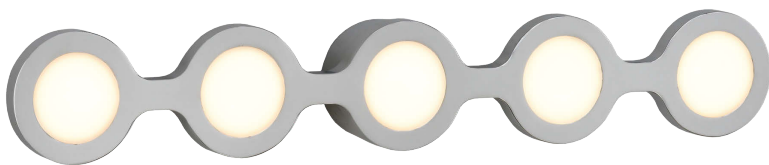

Metal/Methacrylate-Metal/Metacrilato

SIZE	FINISH	LAMP	WATT	LUM	CRI	K	ON-OFF	CLASS	IP	
	●	LED	20W	1600	>80	3000	A380010C	□	44	☒

● Chrome/Opal - Cromo/Opal