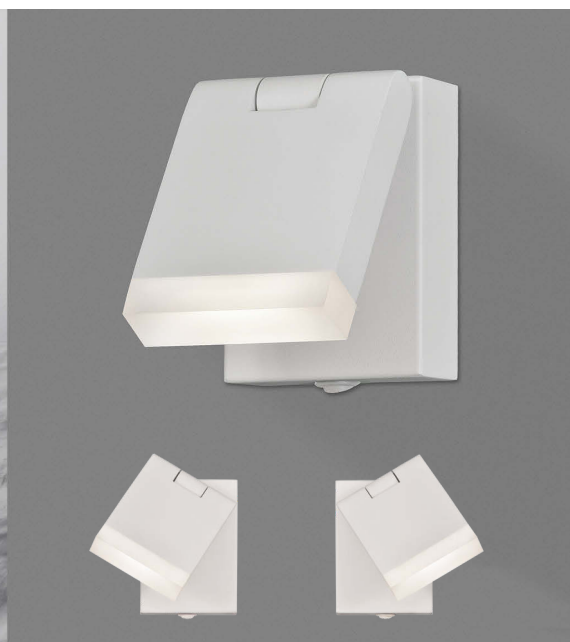

Metal-Metal