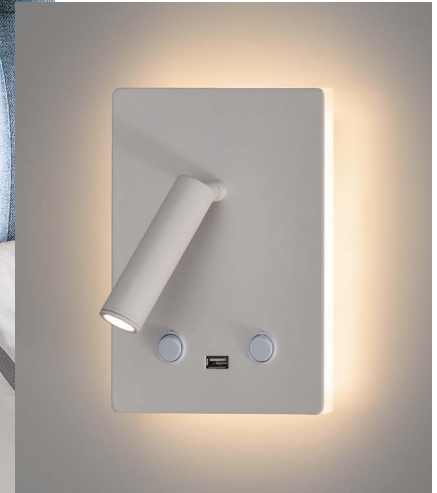

○ Textured white - Blanco texturado

● Satin nickel - Niquel satinado

MANAT

USB 
CHARGER

Metal/Methacrylate-Metal/Metacrilato

SIZE	FINISH	LAMP	WATT	LUM	CRI	K	ON-OFF	CLASS	IP	
	●	LED	3W+12W	315+970	>80	3000	A35680NS		-	
	○	LED	3W+12W	315+970	>80	3000	A35680B		-	
	●	LED	3W+12W	315+970	>80	3000	A35680N		-	