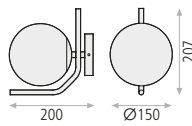

Metal/Glass-Metal/Cristal

WALL LAMP/APLIQUE	FINISH	LAMP	ON-OFF	CLASS	IP	

● 1xE27 LED **A816320** □ 44 □

PENDANT LAMP/COLGANTE	FINISH	LAMP	ON-OFF	CLASS	IP	

● 1xE27 LED **C816310** ⊕ - □

PENDANT LAMP/COLGANTE	FINISH	LAMP	ON-OFF	CLASS	IP	

● 5xE27 **C816350** ⊕ - □

PENDANT LAMP/COLGANTE	FINISH	LAMP	ON-OFF	CLASS	IP	

● 4xE27 LED **C816340** ⊕ - □

TABLE LAMP/SOBREMESA	FINISH	LAMP	ON-OFF	CLASS	IP	

● 1xE27 LED **S816310** □ - □

FLOOR LAMP/PIE	FINISH	LAMP	ON-OFF	CLASS	IP	

● 1xE27 LED **H816310** □ - □

● Antique gold/Opal - Oro viejo/Opal