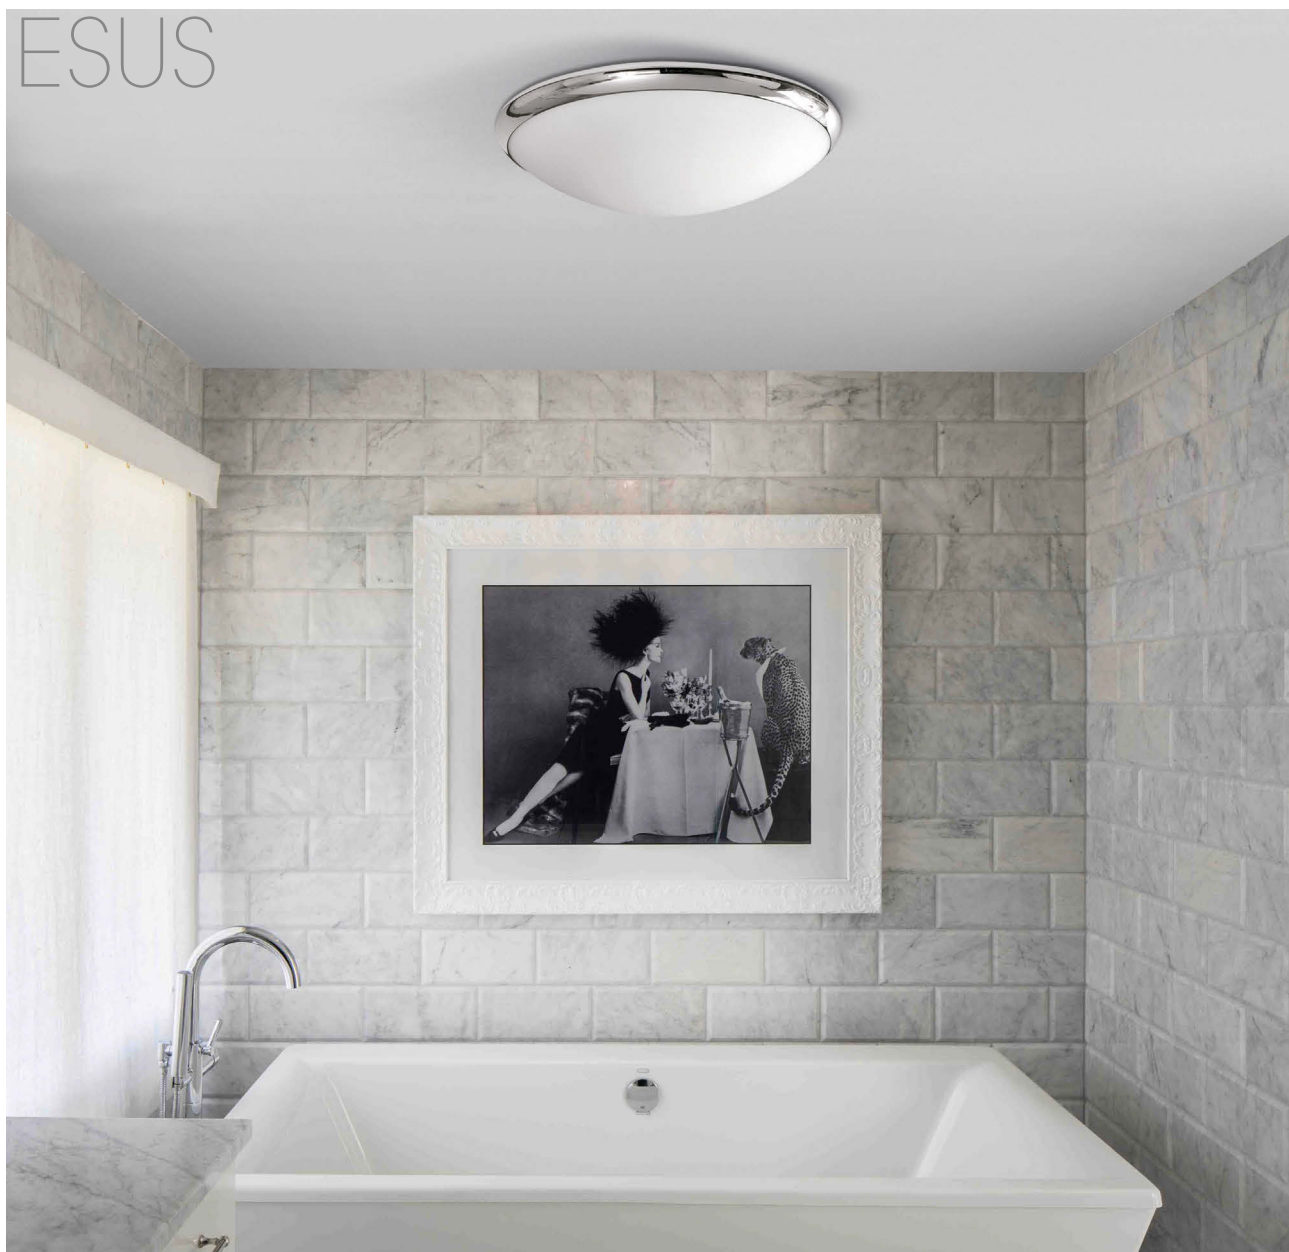

ESUS

Metal/Double layer glass-Metal/Cristal doble capa

240mm		FINISH	LAMP	WATT	LUM	CRI	K	ON-OFF	CLASS	IP	
		●	2xE27 LED	-	-	-	-	P04903OP		44	
		●	LED	12W	1100	>80	3000	P04903OPL		44	
		●	LED	12W	1100	>80	4000	P049031OPL		44	
290mm		FINISH	LAMP	WATT	LUM	CRI	K	ON-OFF	CLASS	IP	
		●	2xE27 LED	-	-	-	-	P04904OP		44	
		●	LED	18W	1890	>80	3000	P04904OPL		44	
		●	LED	18W	1890	>80	4000	P049041OPL		44	

● Opal/Chrome-Opal/Cromo