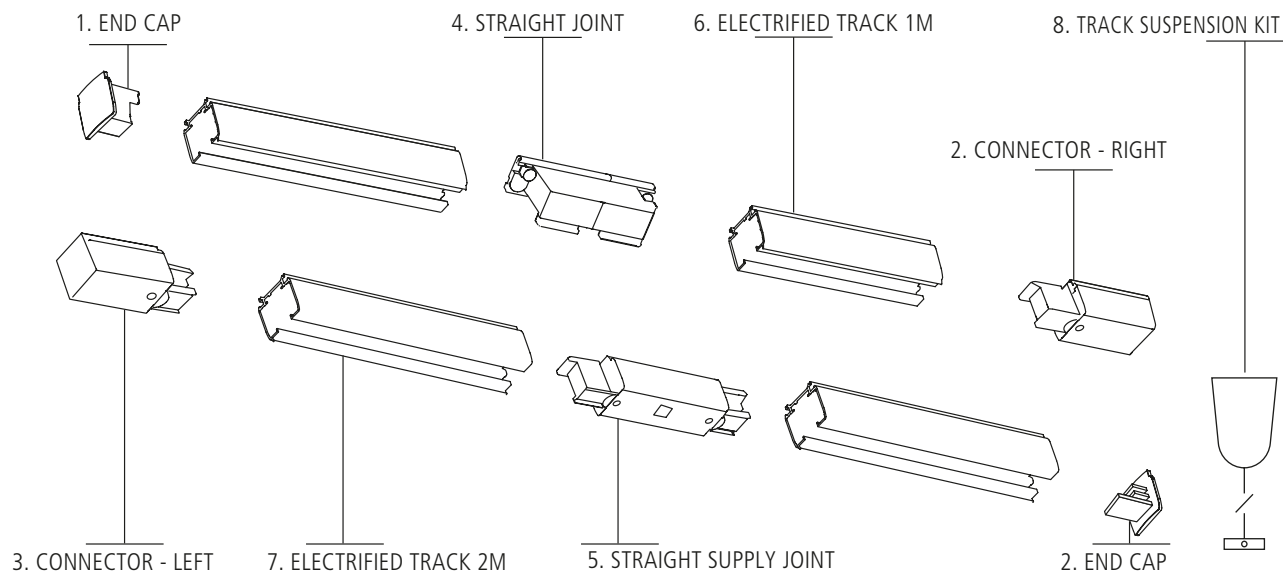

○ Textured white - Blanco texturado

● Textured Black - Negro texturado

● Satin Gold - Oro satinado

○ Bronze - Bronce

⑦

TRACK & ACCESSORIES NEW

3-PHASE TRACK-4 WIRE TRACKLIGHT
TRIFÁSICO UNIVERSAL-4 PISTAS

N	TYPE TIPO	IMAGEN IMAGE	SIZE DIMENSIONES	FINISH ACABADO	CODE CÓDIGO
1	END CAP TAPA FINAL			○	5FIN4116B
				●	5FIN4116N
2	CONNECTOR - RIGHT CONECTOR - DERECHA L ⊕ N			○	6CON411601DB
				●	6CON411601DN
3	CONNECTOR - LEFT CONECTOR - IZQUIERDA L ⊕ N			○	6CON411601IB
				●	6CON411601IN
4	STRAIGHT JOINT EMPALME DE UNION			○	6CON411602B
				●	6CON411602N
5	STRAIGHT SUPPLY JOINT EMPALME DE UNION ELECTRIFICADO L ⊕ N			○	6CON411605B
				●	6CON411605N
6	ELECTRIFIED TRACK 1M CARRIL ELECTRIFICADO 1M			○	6TRACK001B
				●	6TRACK001N
7	ELECTRIFIED TRACK 2M CARRIL ELECTRIFICADO 2M			○	6TRACK002B
				●	6TRACK002N
8	TRACK SUSPENSION KIT KIT DE SUSPENSION DE CARRIL			○	6CONTLSB
				●	6CONTLSN