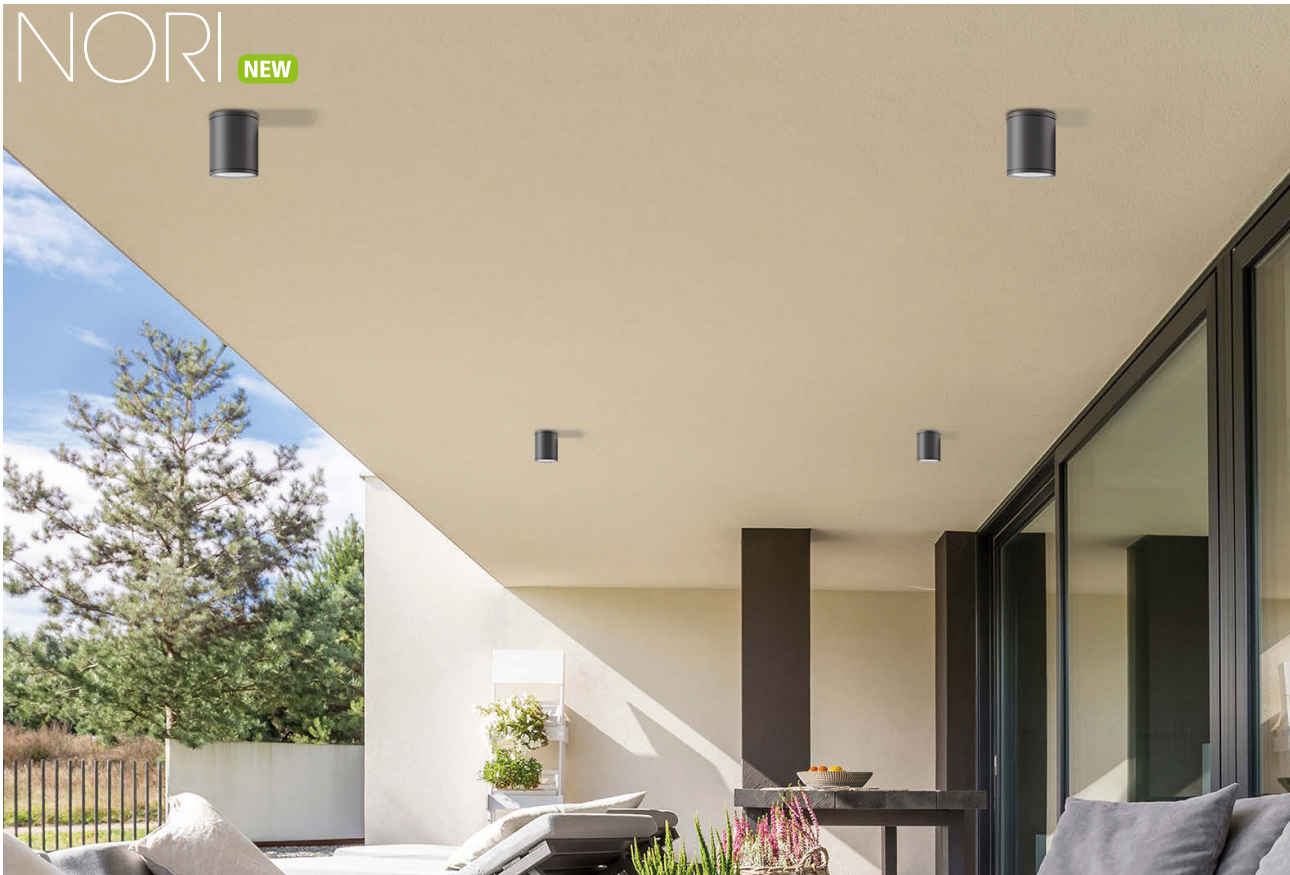

● Satin nickel - Níquel satinado

● Antique brass - Cuero

Aluminium/Glass-Auminio/Cristal

WALL LAMP 172mm	FINISH	LAMP	ON-OFF	CLASS	IP	IK	
	●	1xE27 LED A20441GR	⊕	54	08		
WALL LAMP 248mm	FINISH	LAMP	ON-OFF	CLASS	IP	IK	
	●	2xE27 LED A20442GR	⊕	54	08		
CEILING LAMP	FINISH	LAMP	ON-OFF	CLASS	IP	IK	
	●	1xE27 LED P2044GR	⊕	54	08		