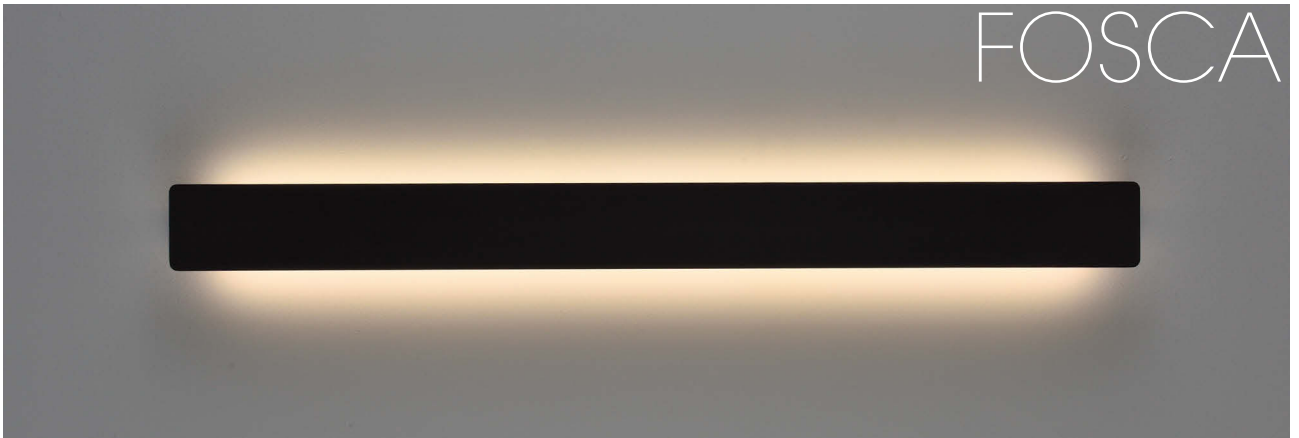

FOSCA

Metal/Acrylic - Meta/Acrílico

SIZE	FINISH	LAMP	WATT	LUM	CRI	K	ON-OFF	CLASS	IP	
	●	LED	30W	1700	>80	3000	A38330N		-	
	○	LED	30W	1700	>80	3000	A38330B		-	
	●	LED	30W	1700	>80	3000	A38330O		-	

● Textured black - NegroTexturado

○ Textured White - BlancoTexturado

● Technical Gold - Oro Técnico