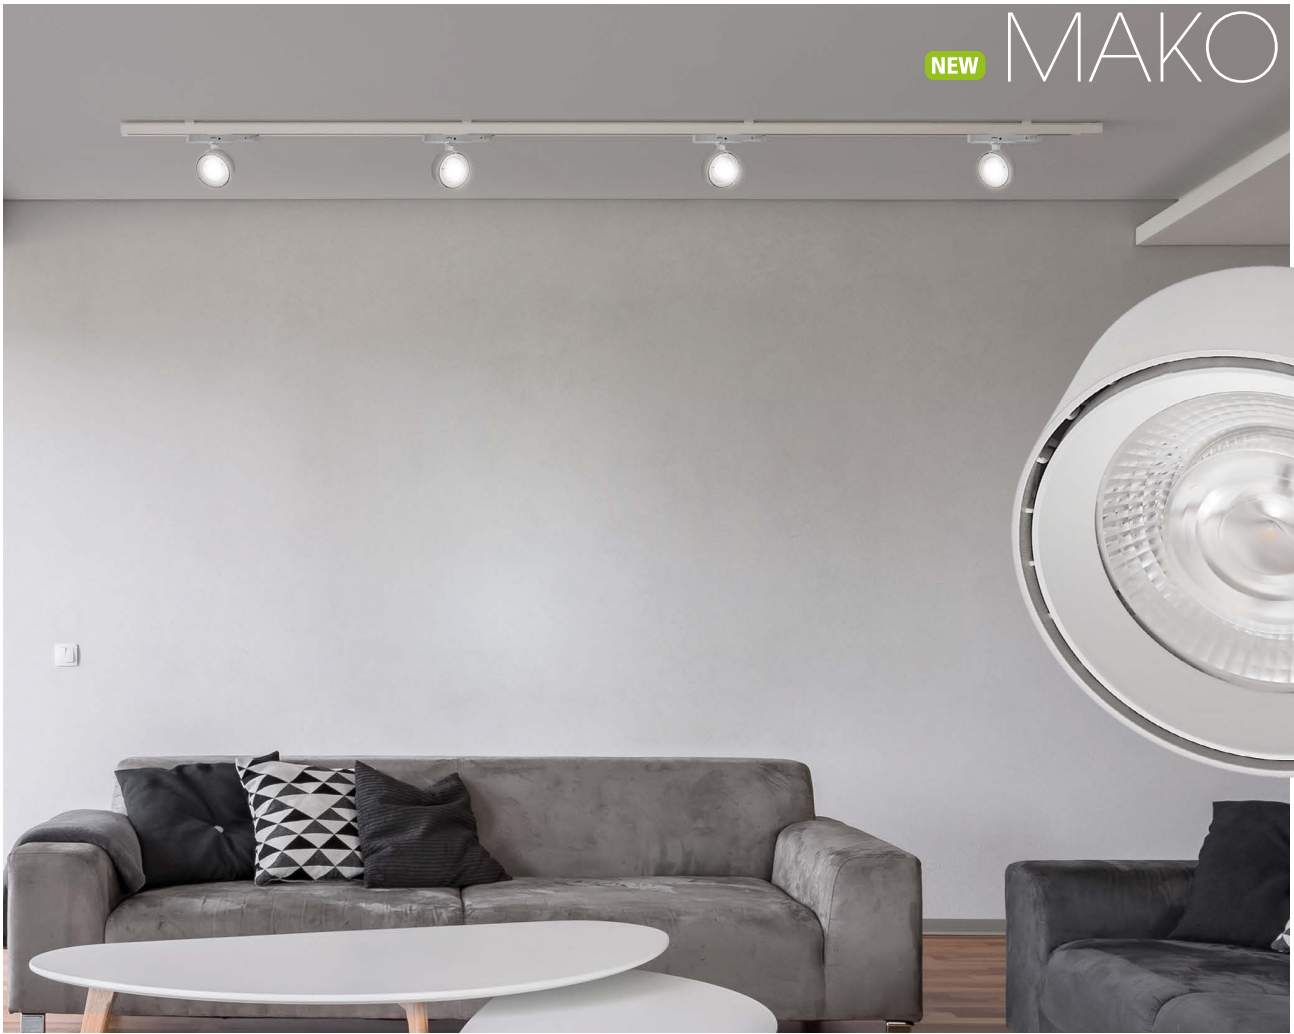

NEW MAKO

MAKO TRACK

SEE PAG. 156

3L + 1N

4 PISTAS
4 WIRE TRACKLIGHT

bridgelux.
Aluminium-Aluminio

SIZE	FINISH	LAMP	WATT	LUM	CRI	K	ON-OFF	CLASS	IP				
	○	LED	20W	1875	>80	3000	T384310B		-		355°	45°	24°
	●	LED	20W	1875	>80	3000	T384310N		-		355°	45°	24°

○ Textured White - Blanco Texturado

● Textured black - Negro Texturado