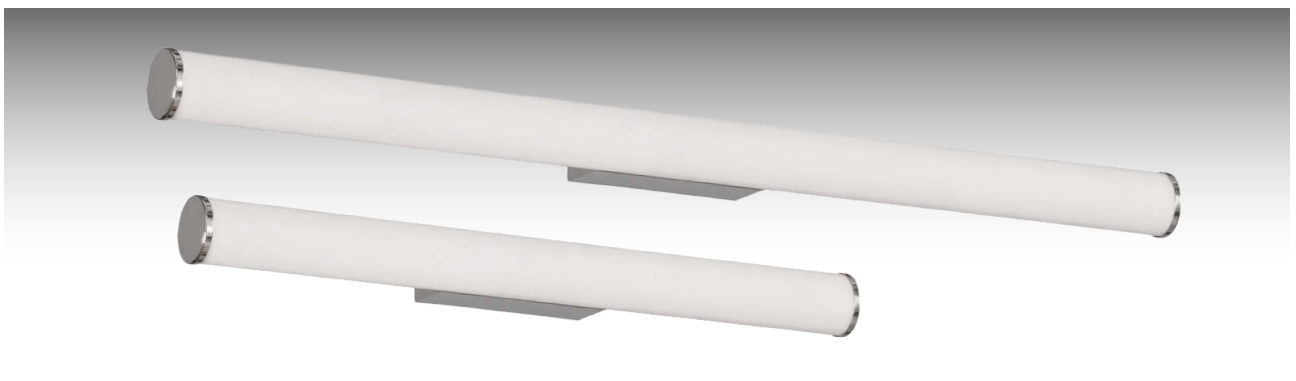

URA

Metal/Methacrylate-Metal/Metacrilato

	FINISH	LAMP	WATT	LUM	CRI	K	ON-OFF	CLASS	IP	
585mm	●	LED	19W	1940	>80	4000	A329821C	□	44	☐
900mm	●	LED	25W	2553	>80	4000	A329831C	□	44	☐

● Opal/Chrome-Opal/Cromo