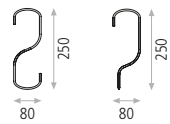

ACCESSORIES INCLUDED
ACCESORIOS INCLUIDOS

Acrylic/ABS-Acrílico/ABS

SIZE	FINISH	LAMP	ON-OFF	CLASS	IP	IK	
Cable 4M	○	1xE27 LED	S8171N	□	54	07	

○ White - Blanco