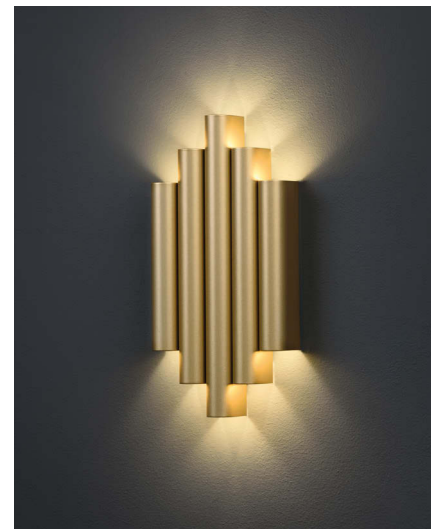

NEW ROBIN

Metal/Acrylic - Meta/Acrílico

SIZE	FINISH	LAMP	WATT	LUM	CRI	K	ON-OFF	CLASS	IP	
	●	LED	10x2,1W	1625	>80	3000	A38140N	⊕	-	
	○	LED	10x2,1W	1625	>80	3000	A38140B	⊕	-	
	●	LED	10x2,1W	1625	>80	3000	A381400	⊕	-	

● Textured black - NegroTexturado

○ Textured White - BlancoTexturado

● Technical Gold - Oro Técnico