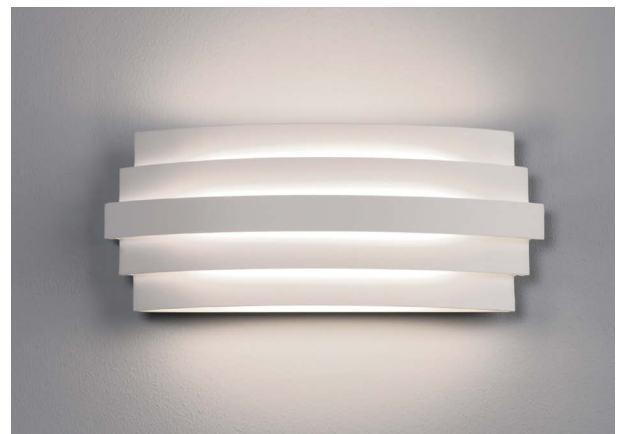

NEW LUXUR

Metal/Acrylic-Metal/Acrílico

SIZE	FINISH	LAMP	WATT	LUM	CRI	K	ON-OFF	CLASS	IP	
	○	LED	22.1W	1200	>80	3000	A38400B	⊕	-	☐