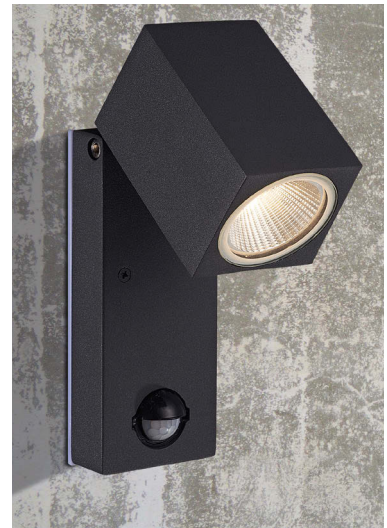

Aluminium-Aluminio

SIZE	FINISH	LAMP	WATT	LUM	CRI	K	ON-OFF	CLASS	IP	IK	IK	IK
	●	LED	5.6W	610	>80	3000	A201810GR	⊕	54	IK	06	✓

● Dark grey - Gris oscuro