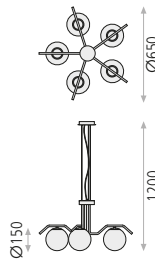

● 5xE27 **C816350** ⊕ - □

PENDANT LAMP/COLGANTE	FINISH	LAMP	ON-OFF	CLASS	IP