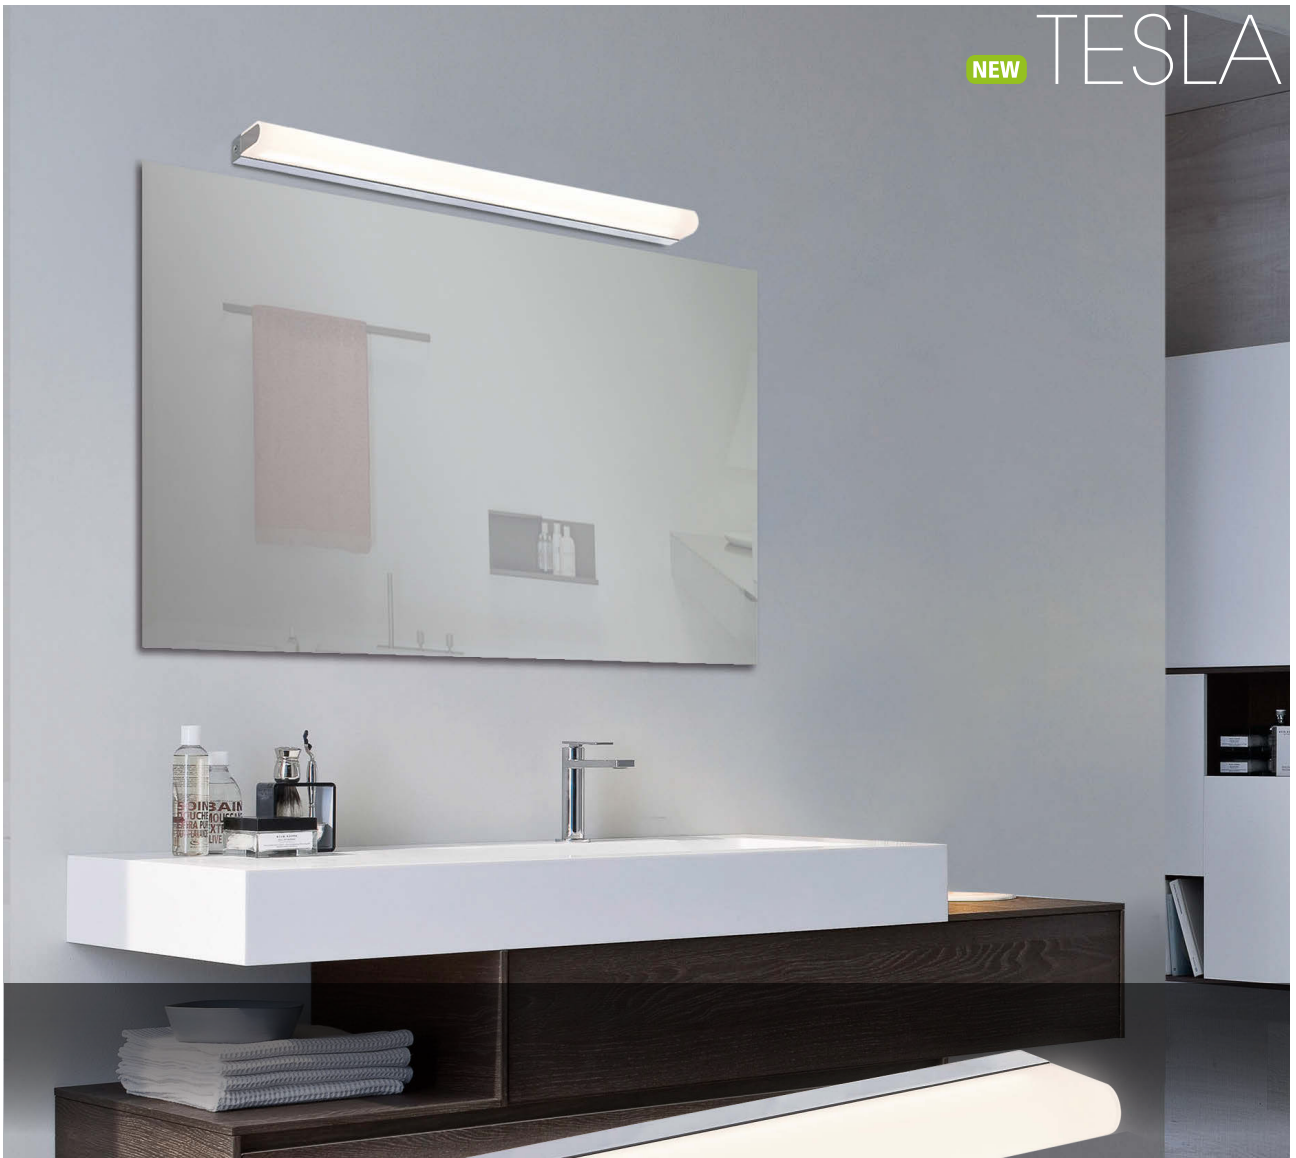

NEW TESLA

Metal/Acrylic-Metal/Acrílico

350mm	FINISH	LAMP	WATT	LUM	CRI	K	ON-OFF	CLASS	IP	
	●	LED	13,6W	1100	>80	3000	A383410C	□	44	☐
545mm	FINISH	LAMP	WATT	LUM	CRI	K	ON-OFF	CLASS	IP	
	●	LED	22,6W	1850	>80	3000	A383420C	□	44	☐

● Opal/Chrome - Opal/Cromo