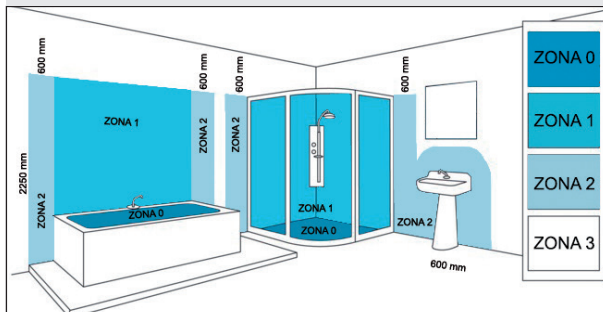

PROTECTION RATE GRADO DE PROTECCIÓN

Protection rate against dust and water. Resistencia del artículo a la entrada de partículas externas como polvo y agua.

- Zona 0 IP67 / IP68
- Zona 1 IP45 / IP55 / P65
- Zona 2 IP44 Como mínimo / At least
- Zona 3 Sin requisitos especiales / Without special requirements