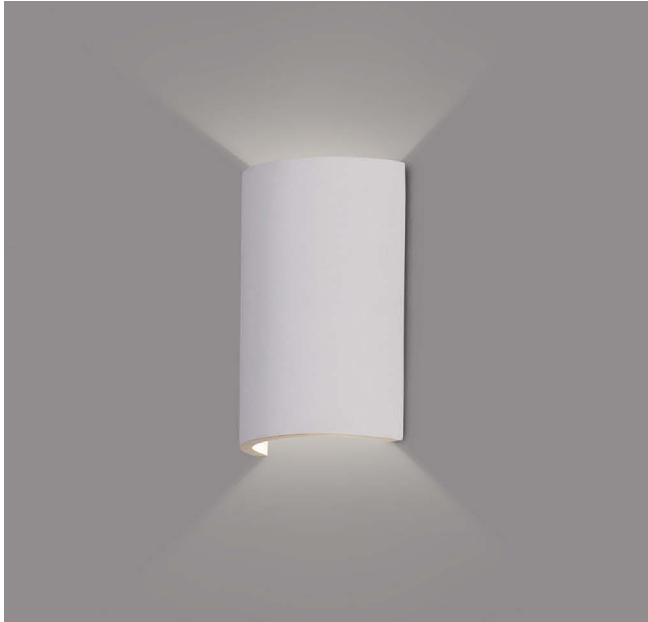

Cement/Glass-Cemento/Cristal

SIZE	FINISH	LAMP	ON-OFF	CLASS	IP		
	●	1xE14 LED	A36841N		-		

● Anthracite cement - Cemento antracita