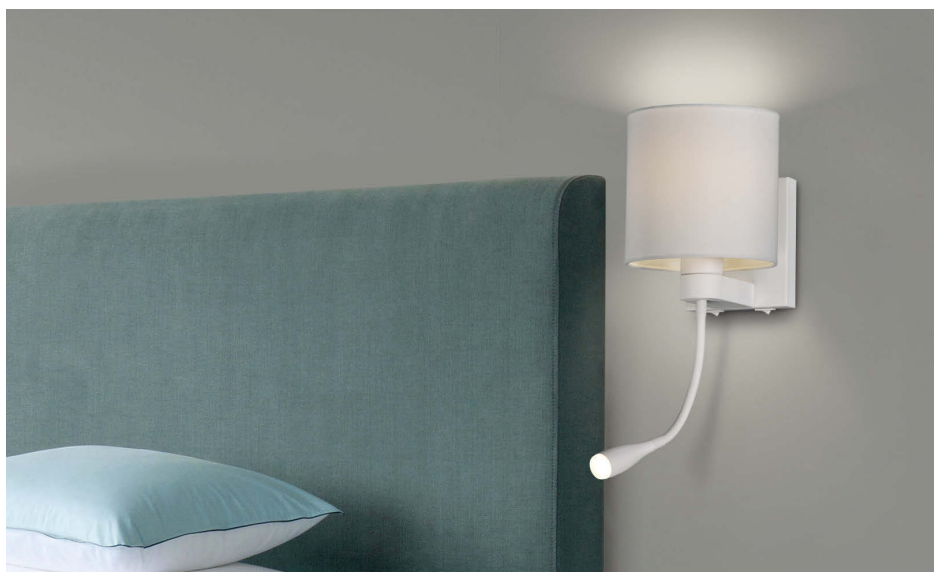

WENDY

CUSTOMISED SHADE please consult (MOQ 25 units)
PANTALLA PERSONALIZABLE consultar (MOQ 25 uds)

Metal/Cotton-Metal/Algodón

SIZE	FINISH	LAMP	WATT	LUM	CRI	K	ON-OFF	CLASS	IP	
	○	1xE27 LED + LED	3W	315	>80	3000	A36971B	⊕	-	

○ Textured white - Blanco texturado