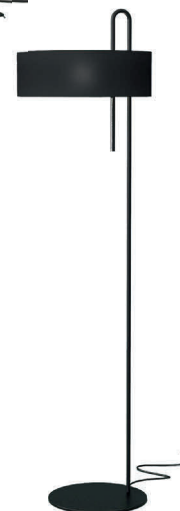

BORNEO

Metal/Cotton-Metal/Algodón

TABLE LAMP/SOBREMESA	FINISH	LAMP	ON-OFF	CLASS	IP	
	●	1xE27 LED	S8179N	□	-	□
FLOOR LAMP/PIE	FINISH	LAMP	ON-OFF	CLASS	IP	
	●	1xE27 LED	H8179N	□	-	□

● Textured Black - NegroTexturado

NEW FLOOR LAMP BASE

CUSTOMISED SHADE please consult (MOQ 25 units)
PANTALLA PERSONALIZABLE consultar (MOQ 25 uds)

RAL COLOURS

Customised items for MOQ of 25 units (please consult).
Productos personalizables para cantidades mínimas de 25 unidades (consultar).

Pag. 371

CLIP

Metal/Cotton-Metal/Algodón

TABLE LAMP/SOBREMESA	FINISH	LAMP	ON-OFF	CLASS	IP	
	●	1xE27 LED	S8178N	□	-	□
FLOOR LAMP/PIE	FINISH	LAMP	ON-OFF	CLASS	IP	
	●	1xE27 LED	H8178N	□	-	□

● Textured Black - NegroTexturado