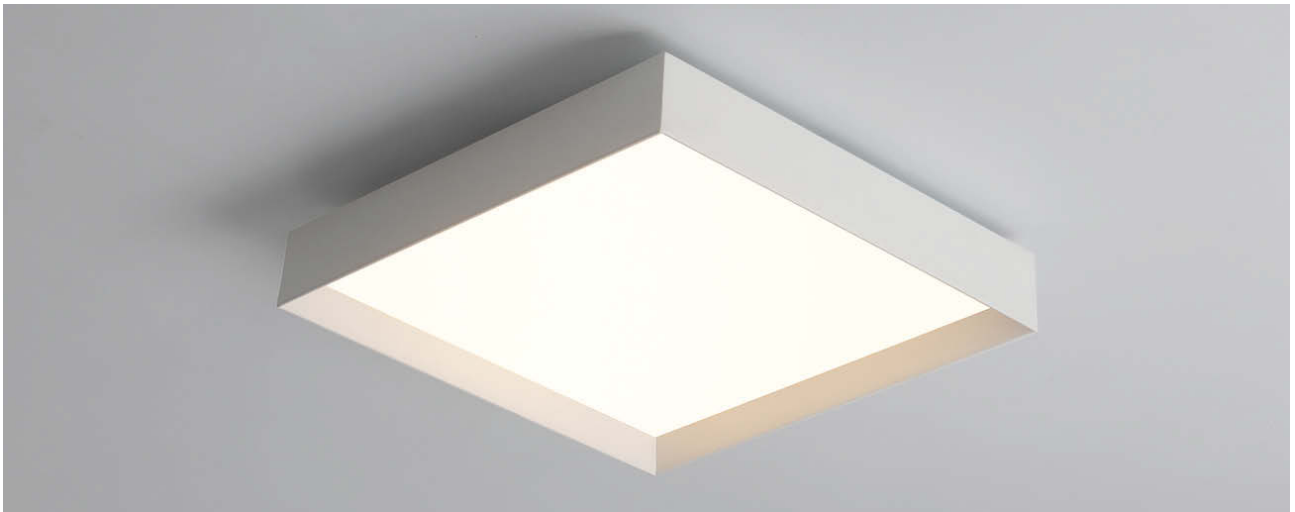

Metal/Acrylic-Metal/Acrílico

400mm	FINISH	LAMP	WATT	LUM	CRI	K	ON-OFF	DALI-PUSH	CLASS	IP	
	○	LED	26W	1983	>80	3000	P375940B	P375940BDP	⊕	-	
	●	LED	26W	1983	80	3000	P375940GR	P375940GRDP	⊕	-	
600mm	FINISH	LAMP	WATT	LUM	CRI	K	ON-OFF	DALI-PUSH	CLASS	IP	
	○	LED	52W	3967	>80	3000	P375960B	P375960BDP	⊕	-	
	●	LED	52W	3967	80	3000	P375960GR	P375960GRDP	⊕	-	

○ Textured white/Opal - Blanco texturado/Opal

● Textured grey/Opal - Gris texturado/Opal

ACCESORIES SEE PAGE: 374-377