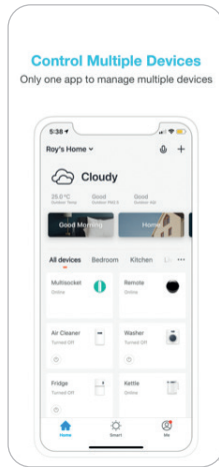

ACCESSORIES ACCESORIOS

SMART LIFE

WIFI technology

Smart life, smart living...

- Remotely control home appliances from anywhere.
- Add and control multiple devices at once with one App.
- Voice control via Amazon Echo and Google Home.
- Interworking of multiple smart devices. Devices automatically start/stop working based on temperature, location and time.
- Easily share devices among family members.
- Receive real-time alerts to ensure safety.
- Easily and quickly connect Tuya Smart App to devices.