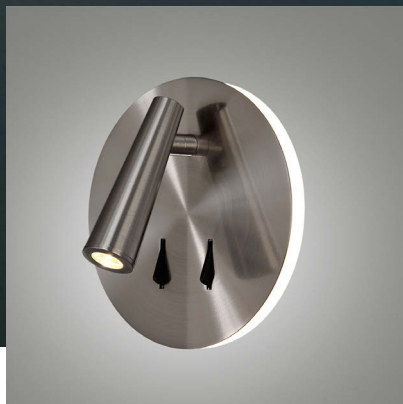

PANAU

Metal/Methacrylate-Metal/Metacrilato

SIZE	FINISH	LAMP	WATT	LUM	CRI	K	ON-OFF	CLASS	IP	
Ø150 Min. 75 Max. 135	○	LED	3W+6W	315+750	>80	3000	A36600B	⊕	-	
	●	LED	3W+6W	315+750	>80	3000	A36600NS	⊕	-	

○ Textured white - Blanco texturado

● Satin nickel - Niquel satinado