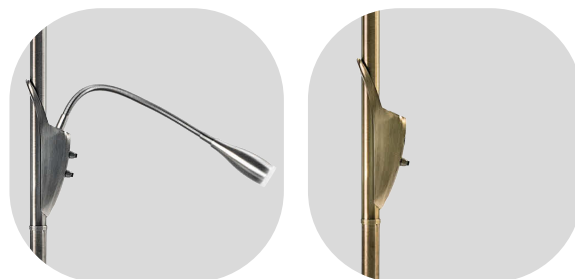

YAMENA

Metal/Methacrylate-Metal/Metacrilate

SIZE	FINISH	LAMP	WATT	LUM	CRI	K	ON-OFF	CLASS	IP	
	●	LED	24W+3W	2950+350	>80	3000	H816520NS	⊕	-	
	●	LED	24W+3W	2950+350	>80	3000	H816520C	⊕	-	
	●	LED	24W+3W	2950+350	>80	3000	H816520N	⊕	-	

● Satin nickel - Níquel satinado

● Chrome - Cromo

● Textured black - Negro texturado

PRAIA

Metal/Methacrylate-Metal/Metacrilate

WITHOUT ARM	FINISH	LAMP	WATT	LUM	CRI	K	ON-OFF	CLASS	IP	
	●	LED	24W	2950	>80	3000	H816410NS	⊕	-	
	●	LED	24W	2950	>80	3000	H816410U	⊕	-	
WITH ARM	FINISH	LAMP	WATT	LUM	CRI	K	ON-OFF	CLASS	IP	
	●	LED	24W+3W	2950+350	>80	3000	H816420NS	⊕	-	
	●	LED	24W+3W	2950+350	>80	3000	H816420U	⊕	-	

● Satin nickel - Níquel satinado

● Antique brass - Cuero