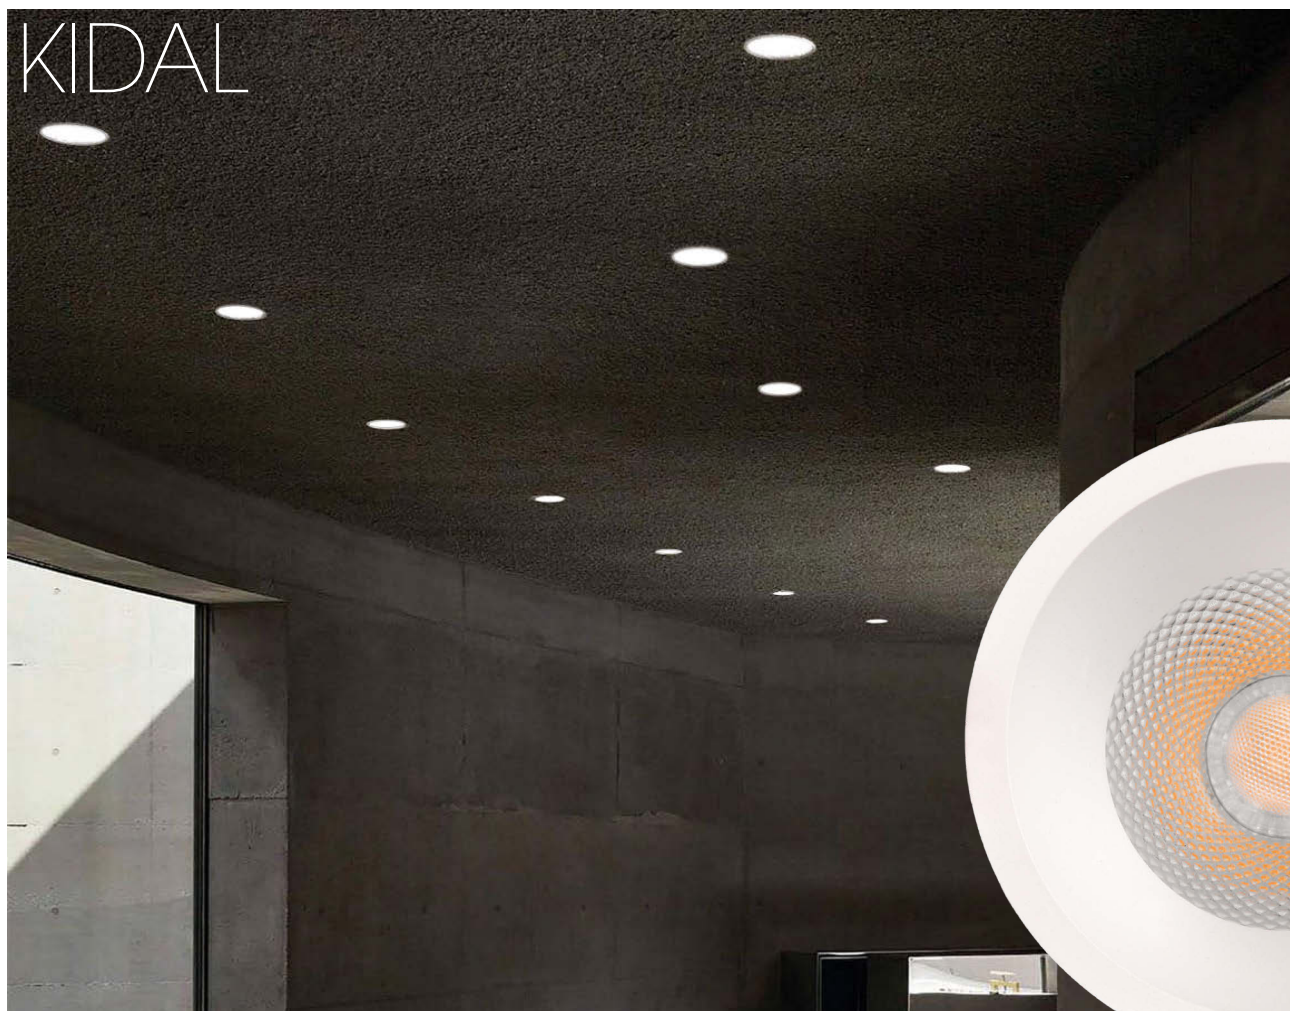

○ White - Blanco ● Black - Negro

LOU RECESSED

Aluminium-Aluminio

SIZE	FINISH	LAMP	ON-OFF	CLASS	IP		
	○	1xGU10 LED	E37900B		-		Ø65

○ White - Blanco

KIDAL

KIDAL RECESSED

CREE