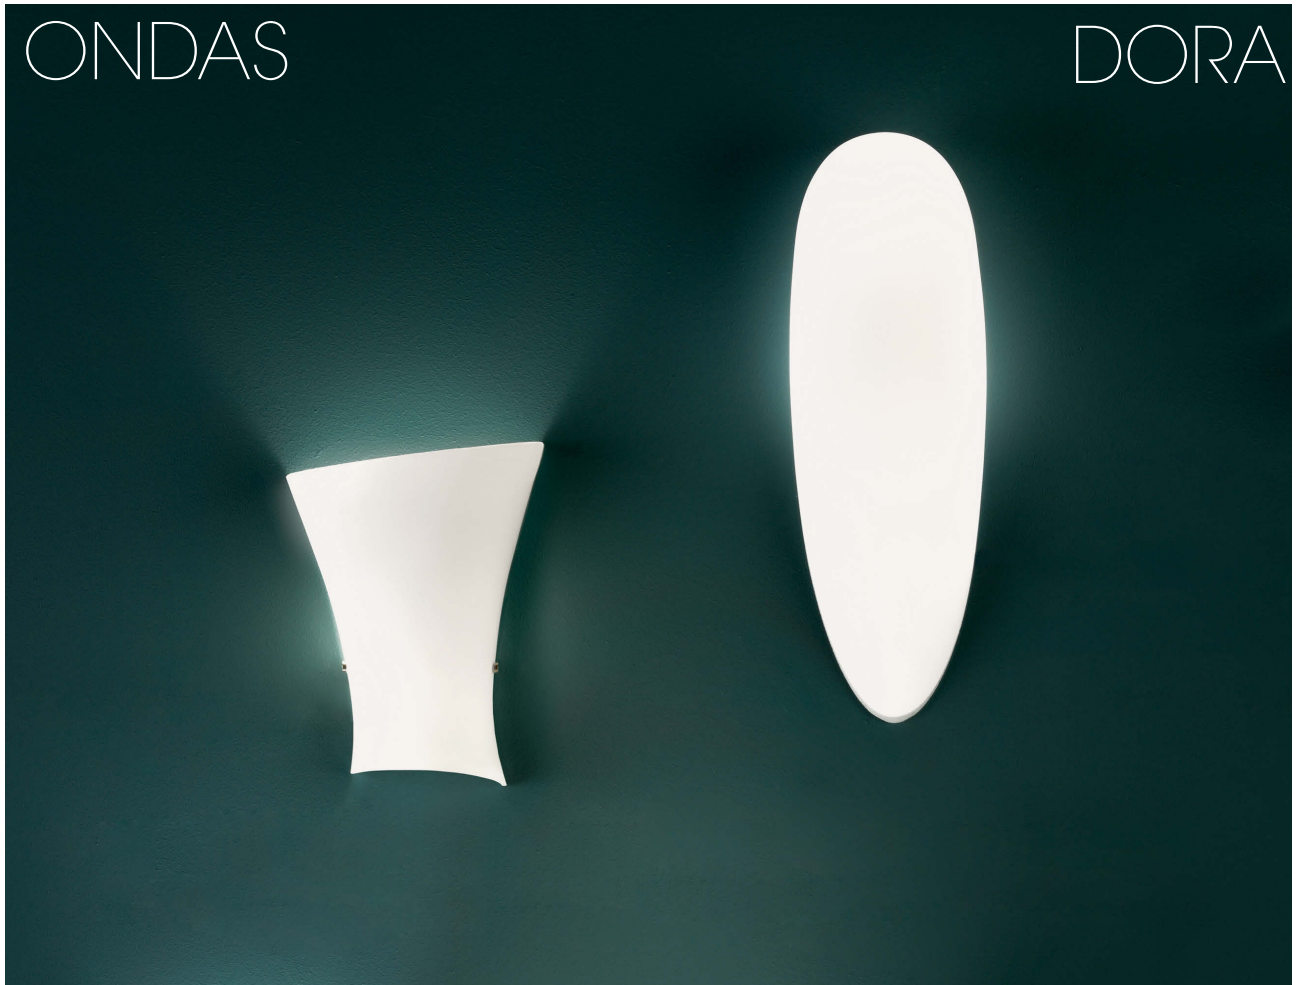

ONDAS

Double layer glass/Metal-Cristal doble capa/Metal

SIZE	FINISH	LAMP	ON-OFF	CLASS	IP	
	○	1xE14 LED A1669610P	⊕	-	-	

○ Opal-Opal

DORA

Double layer glass/Metal-Cristal doble capa/Metal

SIZE	FINISH	LAMP	ON-OFF	CLASS	IP	
	○	1xE27 LED A1669410P	⊕	-	-	

○ Opal-Opal