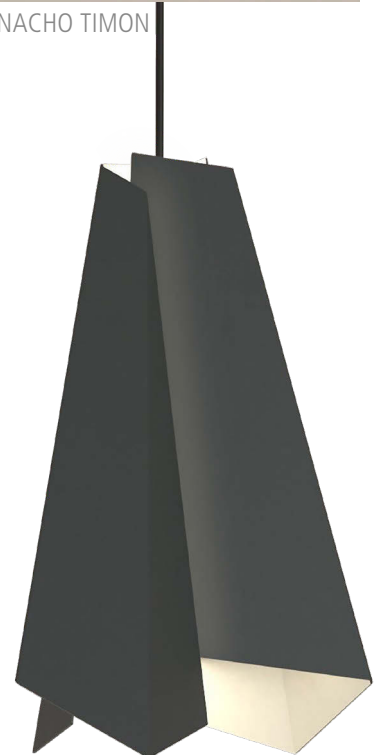

BY NACHO TIMON

RAL COLOUR

Pedido mínimo requerido 25 uds (consultar)
Minimum order required 25 units (please consult)

Metal/Methacrylate-Metal/Metacrilate

SIZE	FINISH	LAMP	ON-OFF	CLASS	IP	
	○○	1xE27 LED	C8177B	⊕	-	
	●○	1xE27 LED	C8177BGR	⊕	-	
	●●	1xE27 LED	C8177OTVE	⊕	-	

- ○○ Oyster White - Blanco Perla (RAL 1013)
- ●○ Traffic Grey B/Oyster White - Gris tráficoB/Blanco Perla (RAL 7043)/(RAL 1013)
- ●● Moss Green/Pearl Gold - Verde Musgo/Oro Perlado (RAL 6005)/(RAL 1036)