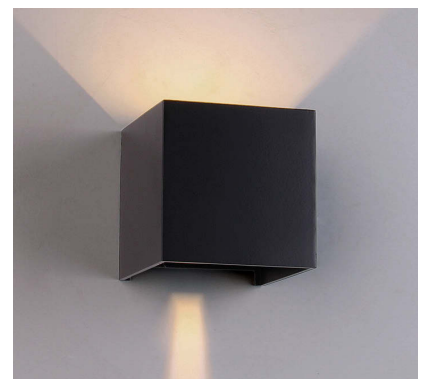

KENDO

Aluminium-Aluminio

SIZE	FINISH	LAMP	WATT	LUM	CRI	K	ON-OFF	CLASS	IP	IK	
	○	LED	12W	850	>80	3000	A203210B	⊕	54	06	
	●	LED	12W	850	>80	3000	A203210N	⊕	54	06	

○ Textured white - Blanco texturado

● Textured black - Negro texturado