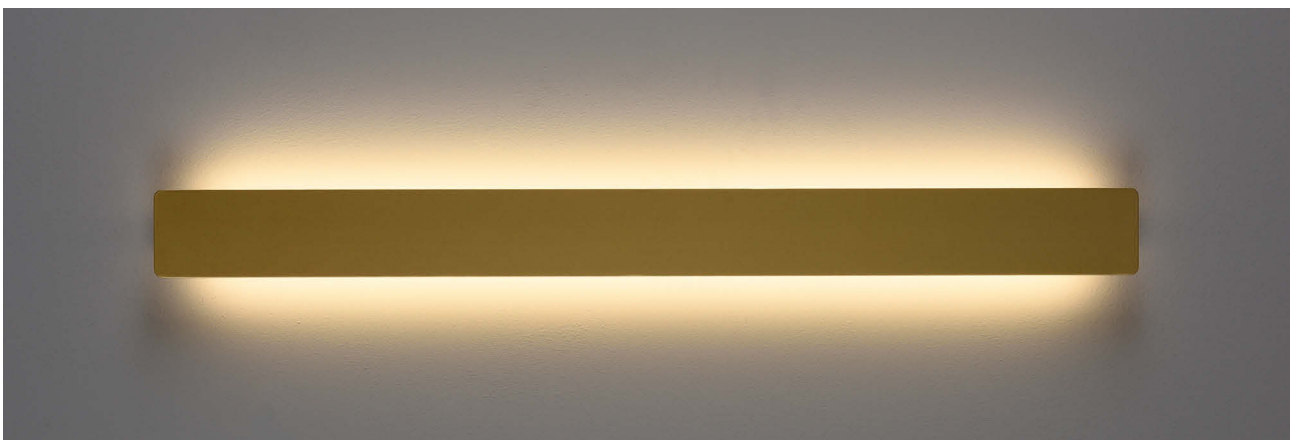

FOSCA

Metal/Acrylic - Meta/Acrílico

SIZE	FINISH	LAMP	WATT	LUM	CRI	K	ON-OFF	CLASS	IP	
	●	LED	30W	1700	>80	3000	A38330N		-	
	○	LED	30W	1700	>80	3000	A38330B		-	
	●	LED	30W	1700	>80	3000	A38330O		-	

● Textured black - NegroTexturado

○ Textured White - BlancoTexturado

● Technical Gold - Oro Técnico