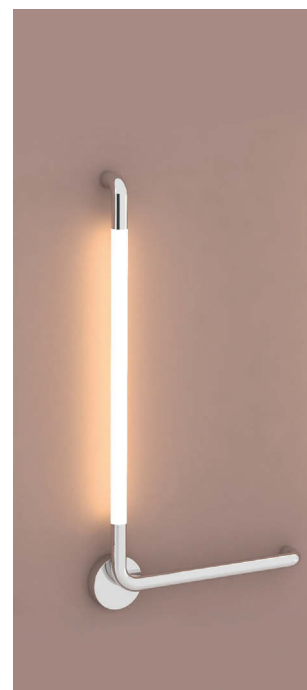

● Opal/Chrome - Opal/Cromo

TUBUS

BY NACHO TIMÓN

Metal-Metal

SIZE	SIDE	FINISH	LAMP	WATT	LUM	CRI	K	ON-OFF	CLASS	IP	
	 Right-Derecha	●	LED	6W	600	>80	3000	A380110CDER	□	44	☐
	 Left-Izquierda	●	LED	6W	600	>80	3000	A380110CIZQ	□	44	☐