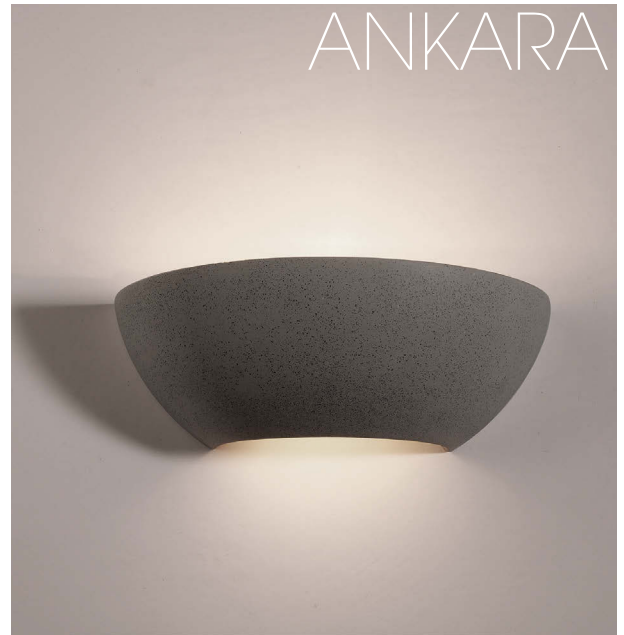

○ Matt white - Blanco mate

ALBA

Plaster/Glass-Escayola/Cristal

300mm	FINISH	LAMP	ON-OFF	CLASS	IP		
	○	1xE14 LED	A33861B		-		✓
530mm	FINISH	LAMP	ON-OFF	CLASS	IP		
	○	2xE14 LED	A33863B		-		✓

○ Matt white - Blanco mate