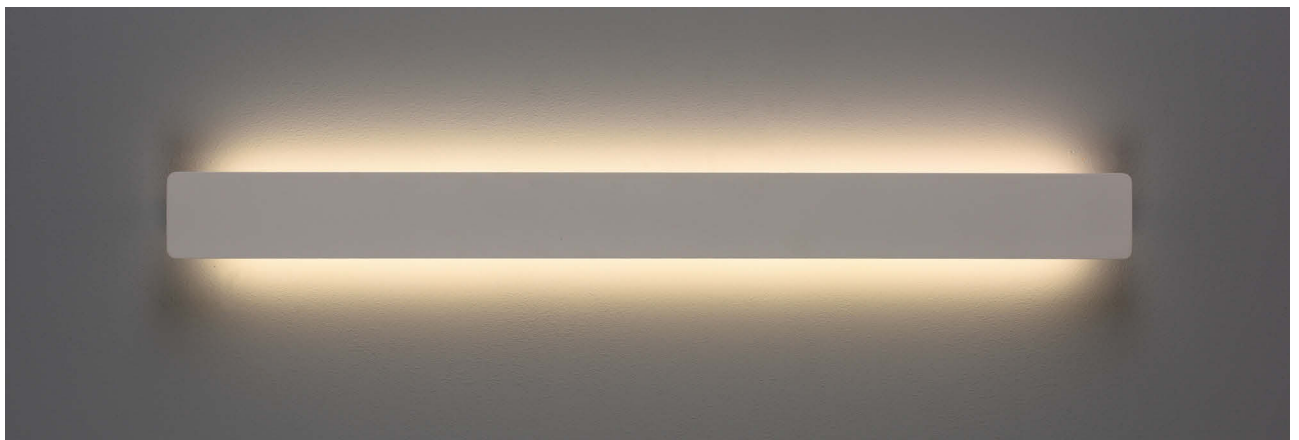

FOSCA

Metal/Acrylic - Meta/Acrílico

SIZE	FINISH	LAMP	WATT	LUM	CRI	K	ON-OFF	CLASS	IP	
	●	LED	30W	1700	>80	3000	A38330N		-	
	○	LED	30W	1700	>80	3000	A38330B		-	
	●	LED	30W	1700	>80	3000	A38330O		-	

● Textured black - NegroTexturado

○ Textured White - BlancoTexturado

● Technical Gold - Oro Técnico