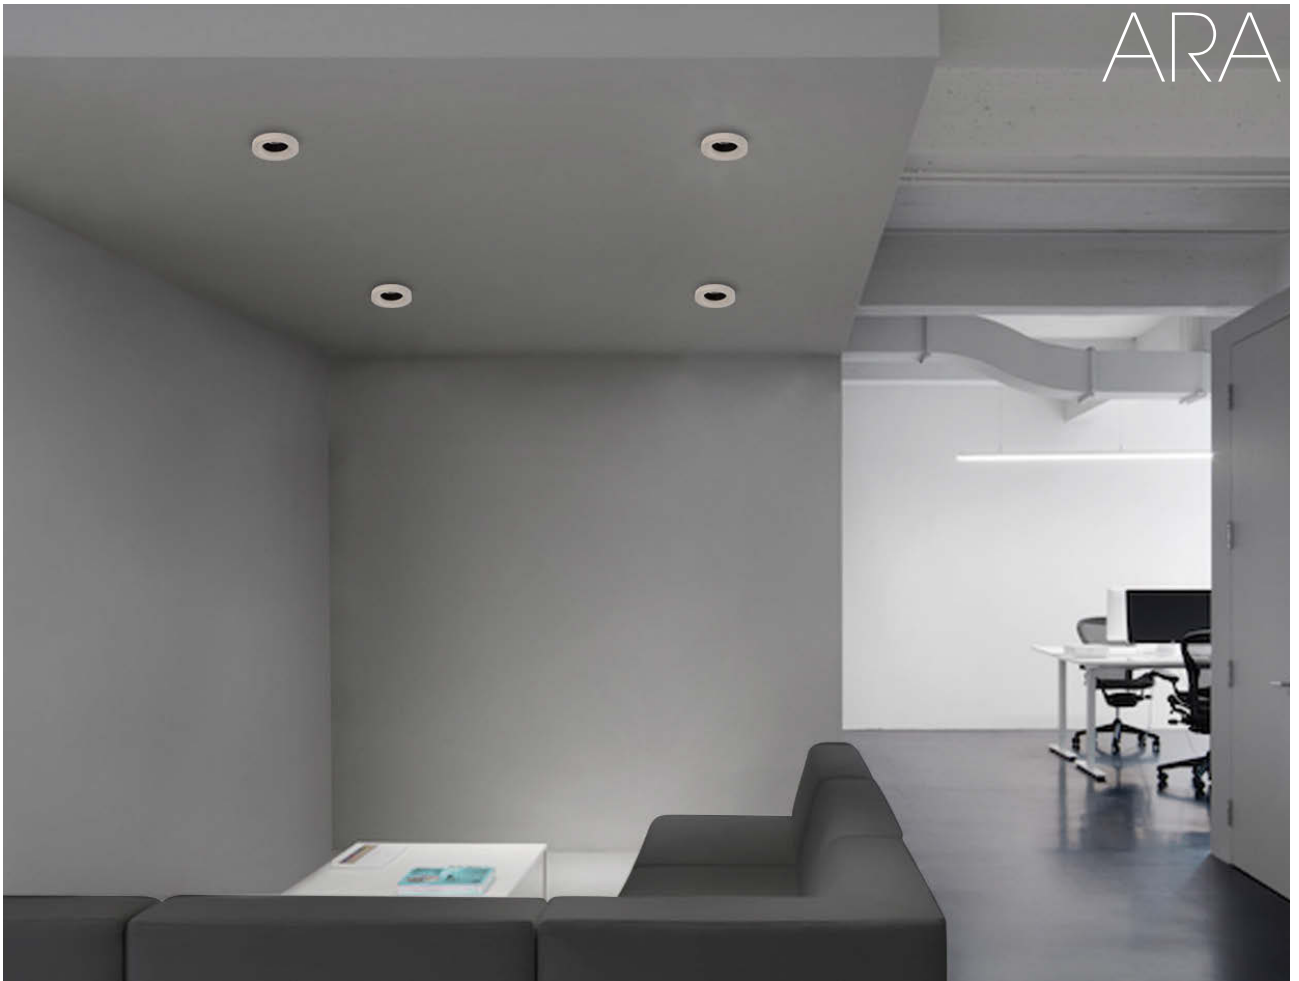

ARA

ARA RECESSED

	Plaster-Escayola	Cement-Cemento						
	SIZE	FINISH	LAMP	ON-OFF	CLASS	IP		
		○	1xGU10 LED	P37501B		-		Ø90
		●	1xGU10 LED	P37501BE		-		Ø90

○ White - Blanco   ● Beige - Beige