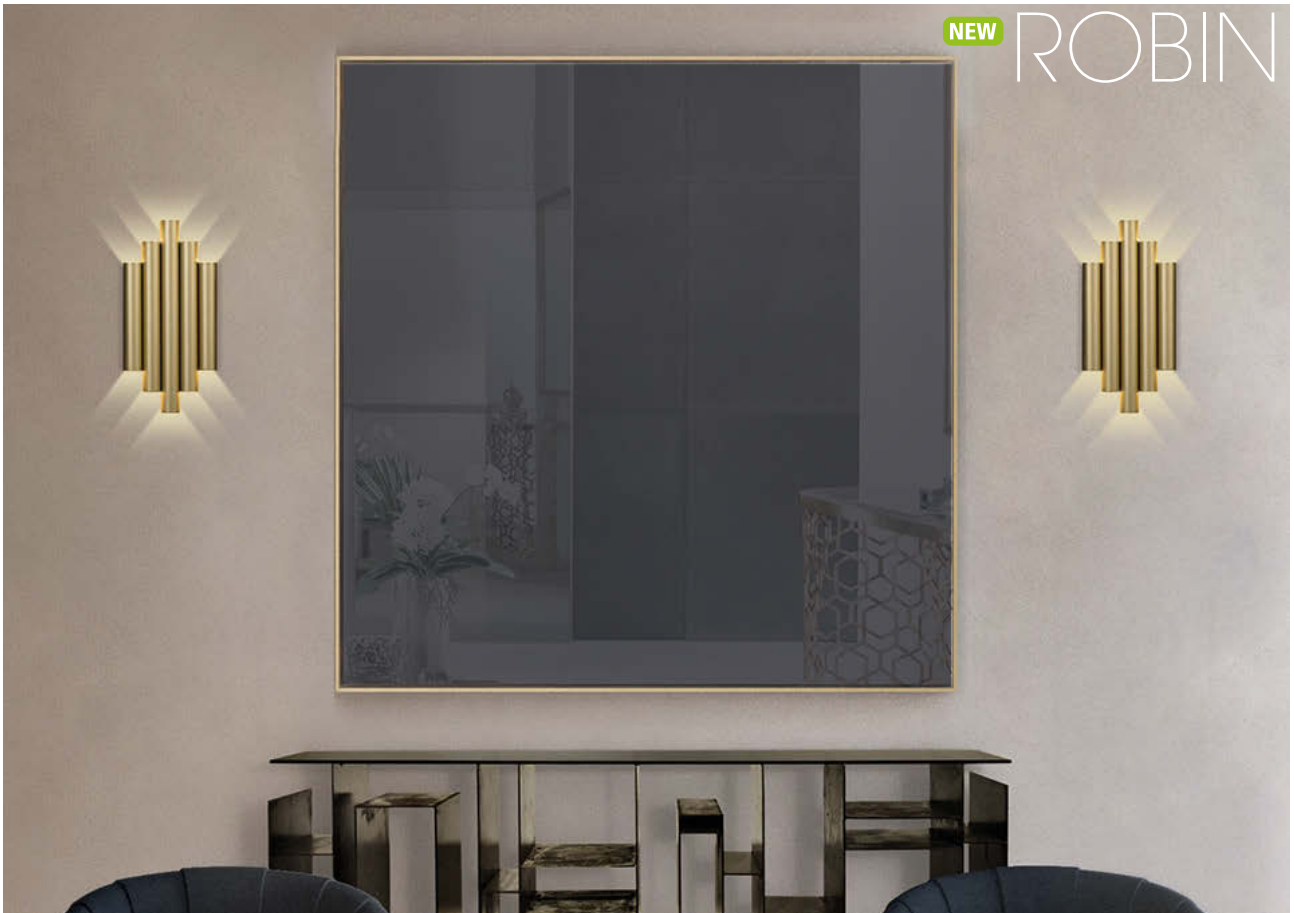

NEW ROBIN

Metal/Acrylic - Meta/Acrílico

SIZE	FINISH	LAMP	WATT	LUM	CRI	K	ON-OFF	CLASS	IP	
	●	LED	10x2,1W	1625	>80	3000	A38140N	⊕	-	
	○	LED	10x2,1W	1625	>80	3000	A38140B	⊕	-	
	●	LED	10x2,1W	1625	>80	3000	A381400	⊕	-	

● Textured black - NegroTexturado

○ Textured White - BlancoTexturado

● Technical Gold - Oro Técnico