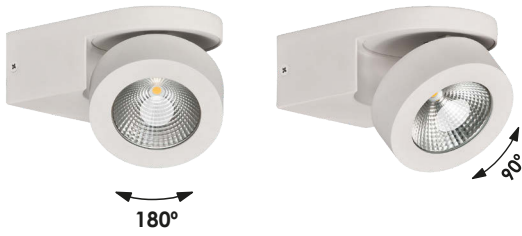

SAWA WALL LAMP

Metal-Metal

SIZE	FINISH	LAMP	WATT	LUM	CRI	K	ON-OFF	DALI/PUSH	CLASS	IP					
	○	LED	8W	810	>80	3000	A343920B	A343920BDP	⊕	-		180°	90°	90.6°	✓

○ Textured white - Blanco texturado