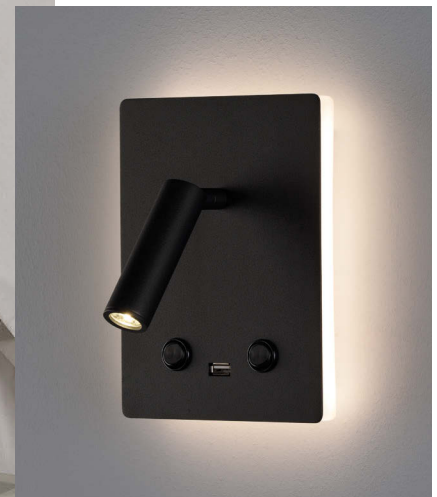

○ Textured white - Blanco texturado

● Satin nickel - Niquel satinado

MANAT

USB 
CHARGER

Metal/Methacrylate-Metal/Metacrilato

SIZE	FINISH	LAMP	WATT	LUM	CRI	K	ON-OFF	CLASS	IP	
	●	LED	3W+12W	315+970	>80	3000	A35680NS		-	
	○	LED	3W+12W	315+970	>80	3000	A35680B		-	
	●	LED	3W+12W	315+970	>80	3000	A35680N		-	