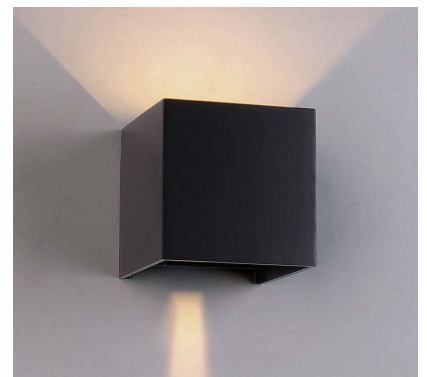

KENDO

Aluminium-Aluminio

SIZE	FINISH	LAMP	WATT	LUM	CRI	K	ON-OFF	CLASS	IP	IK	
	○	LED	12W	850	>80	3000	A203210B	⊕	54	02	
	●	LED	12W	850	>80	3000	A203210N	⊕	54	02	

○ Textured white - Blanco texturado

● Textured black - Negro texturado