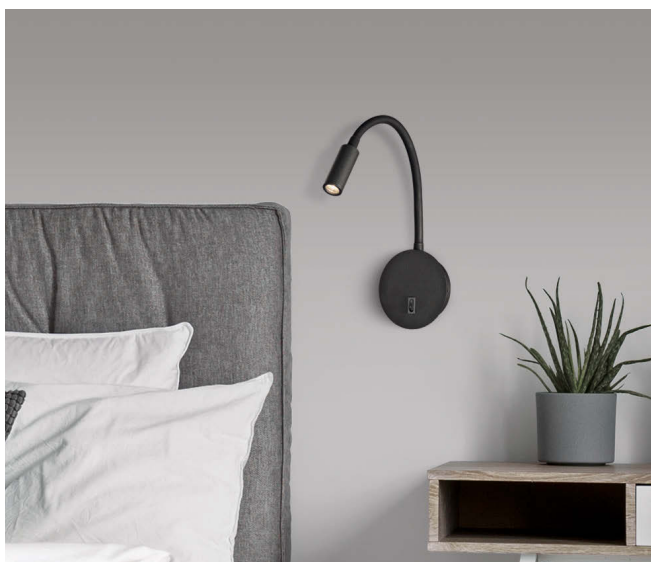

LYON

Metal/Methacrylate-Metal/Metacrilato

SIZE	FINISH	LAMP	WATT	LUM	CRI	K	ON-OFF	CLASS	IP	
	○	LED	3W	315	>80	3000	A36991B	⊕	-	
	●	LED	3W	315	>80	3000	A36991N	⊕	-	

○ Textured white - Blanco texturado

● Textured black - Negro texturado