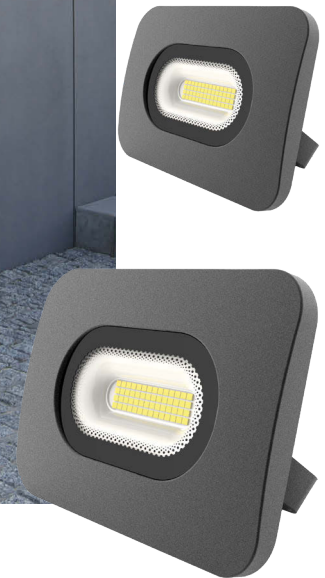

Aluminium-Aluminio

	140mm	FINISH	LAMP	WATT	LUM	CRI	K	ON-OFF	CLASS	IP	IK	
		●	LED	20W	1800	>80	4000	A202611N	⊕	65	08	
		●	LED	50W	4500	>80	4000	A202621N	⊕	65	08	

● Textured black - Negro texturado