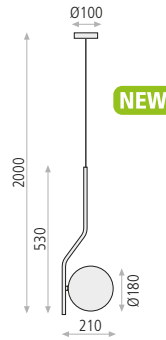

● 1xE27 LED **A816320** □ 44 □

PENDANT LAMP/COLGANTE	FINISH	LAMP	ON-OFF	CLASS	IP	

● 1xE27 LED **C816310** ⊕ - □

PENDANT LAMP/COLGANTE	FINISH	LAMP	ON-OFF	CLASS	IP