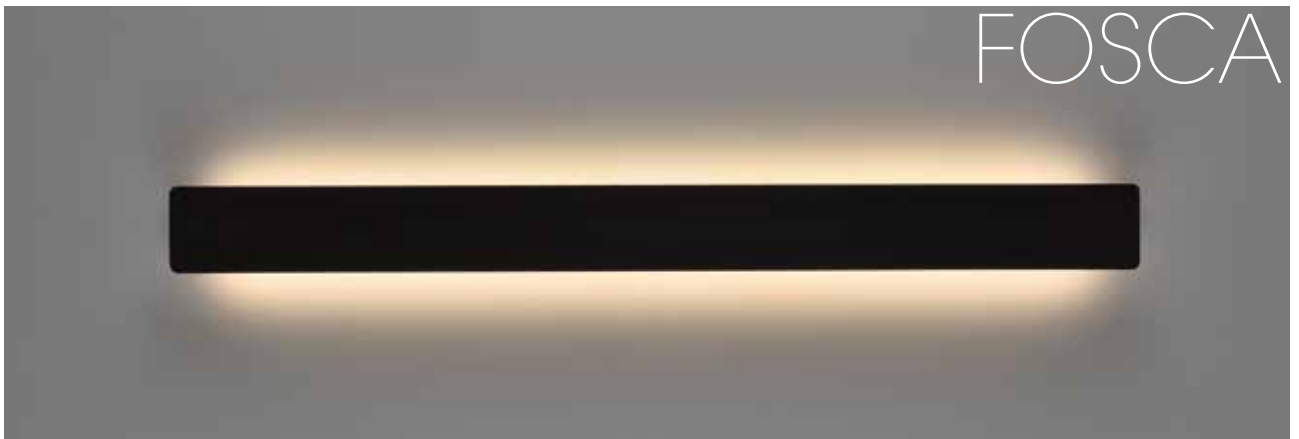

● Textured black - NegroTexturado

○ Textured White - BlancoTexturado

● Technical Gold - Oro Técnico

FOSCA

FOSCA

Metal/Acrylic - Meta/Acrílico

SIZE	FINISH	LAMP	WATT	LUM	CRI	K	ON-OFF	CLASS	IP	
	●	LED	30W	1700	>80	3000	A38330N		-	
	○	LED	30W	1700	>80	3000	A38330B		-	
	●	LED	30W	1700	>80	3000	A38330O		-	