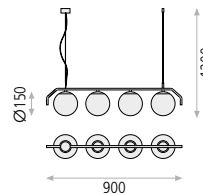

●	4xE27 LED	C816340	⊕	-		

TABLE LAMP/SOBREMESA	FINISH	LAMP	ON-OFF	CLASS	IP