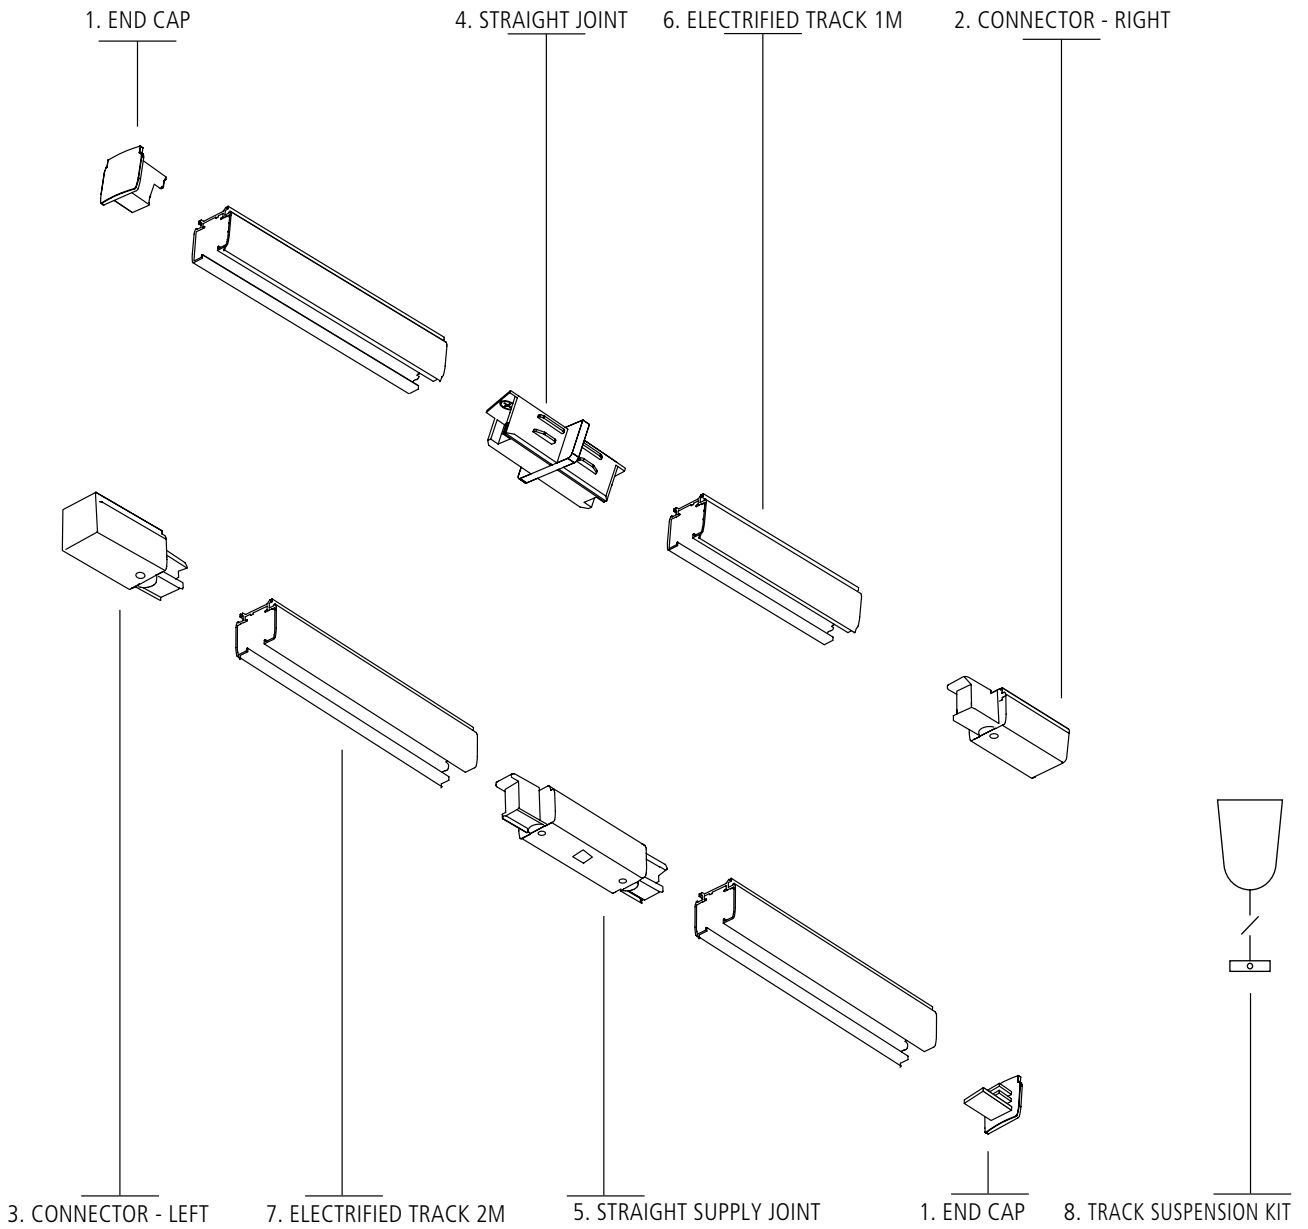

TRACK & ACCESSORIES

3-PHASE TRACK-4 WIRE TRACKLIGHT

TRIFÁSICO UNIVERSAL-4 PISTAS