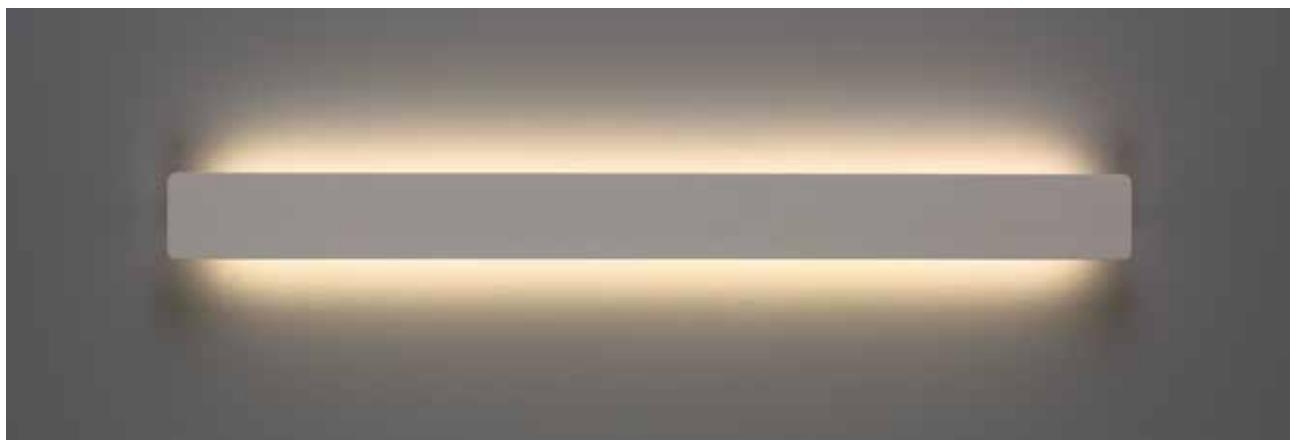

● Textured black - NegroTexturado

○ Textured White - BlancoTexturado

● Technical Gold - Oro Técnico

FOSCA

FOSCA

Metal/Acrylic - Meta/Acrílico

SIZE	FINISH	LAMP	WATT	LUM	CRI	K	ON-OFF	CLASS	IP	
	●	LED	30W	1700	>80	3000	A38330N		-	
	○	LED	30W	1700	>80	3000	A38330B		-	
	●	LED	30W	1700	>80	3000	A38330O		-	