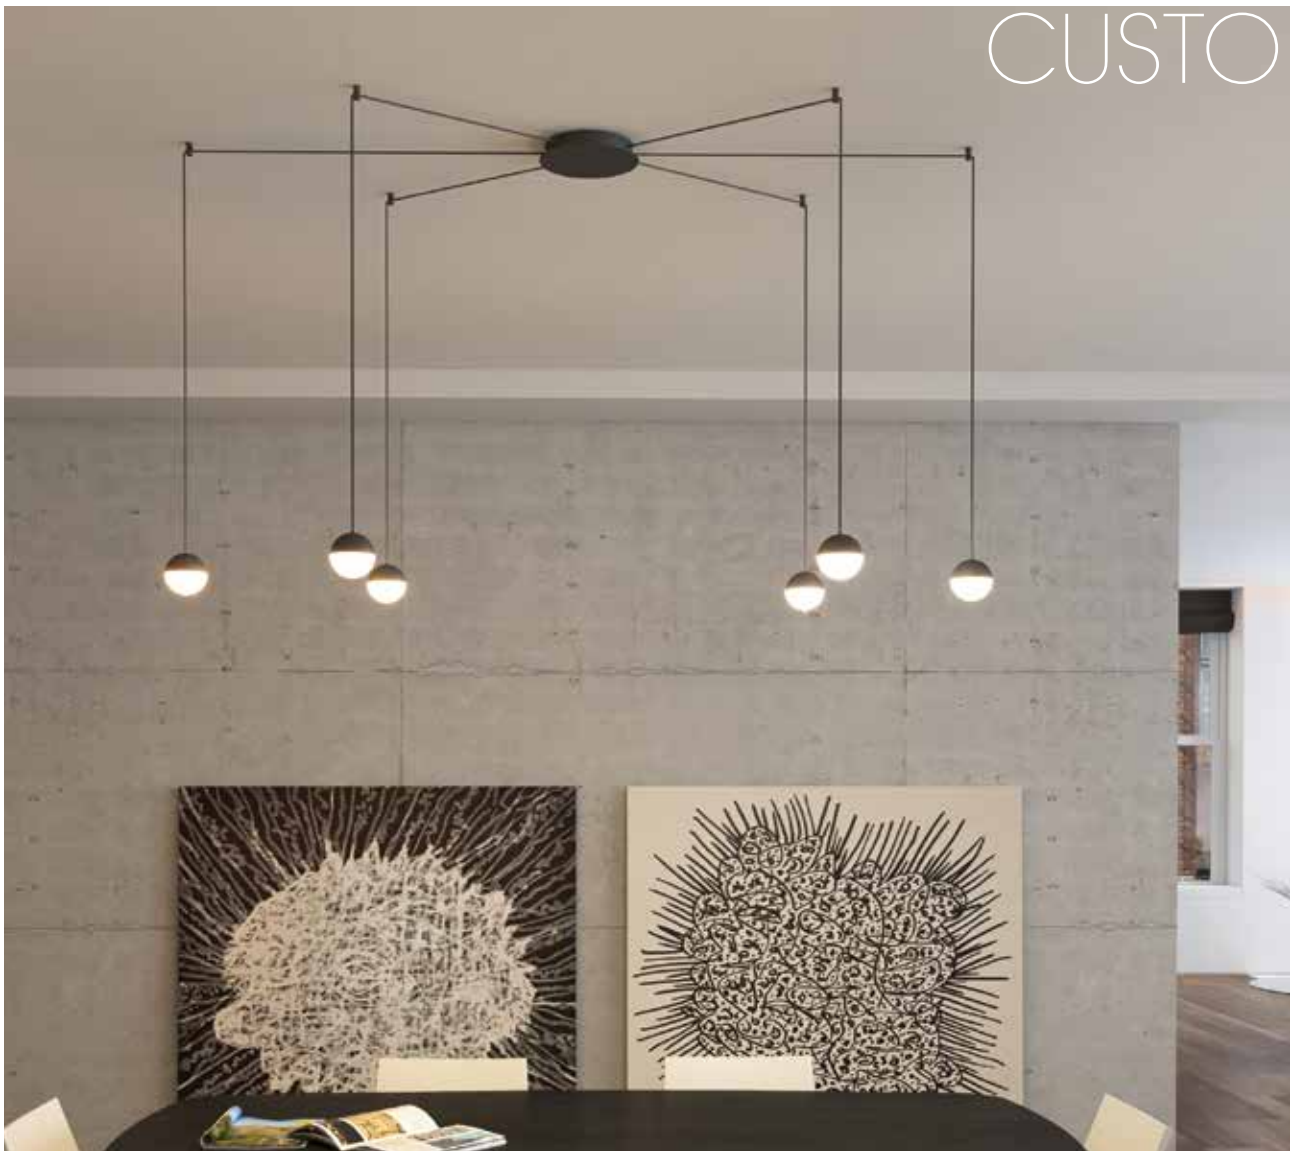

CUSTO

Metal-Metal

SIZE	FINISH	LAMP	WATT	LUM	CRI	K	ON-OFF	CLASS	IP	
	○	LED	30W	3000	>80	3000	C38186N	⊕	-	□

● Black Textured - Negro Texturado