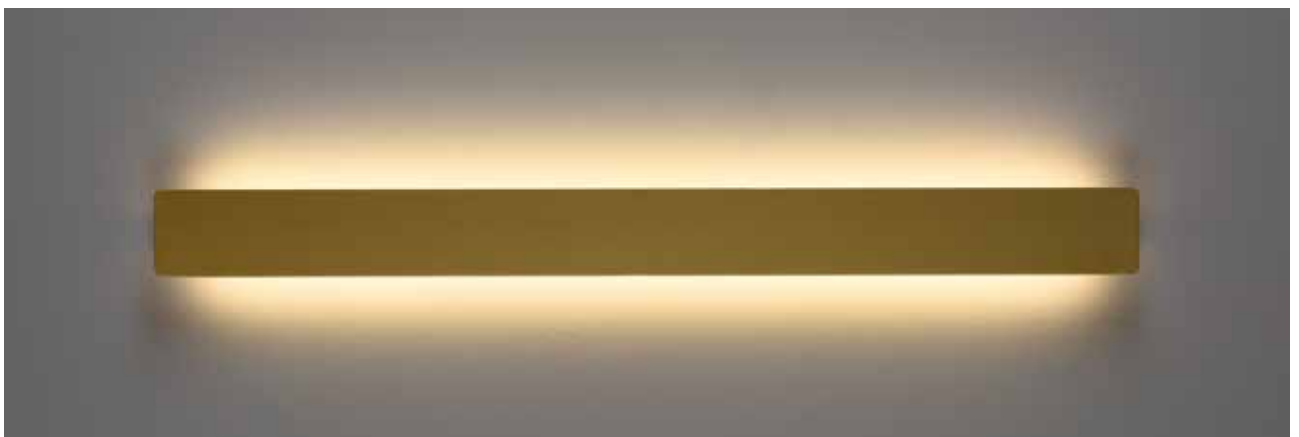

● Textured black - NegroTexturado

○ Textured White - BlancoTexturado

● Technical Gold - Oro Técnico

FOSCA

FOSCA

Metal/Acrylic - Meta/Acrílico

SIZE	FINISH	LAMP	WATT	LUM	CRI	K	ON-OFF	CLASS	IP	
	●	LED	30W	1700	>80	3000	A38330N		-	
	○	LED	30W	1700	>80	3000	A38330B		-	
	●	LED	30W	1700	>80	3000	A38330O		-	