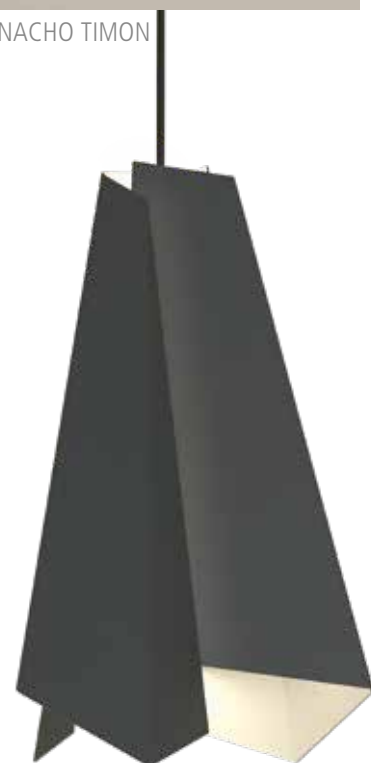

Metal-Metal

SIZE	FINISH	LAMP	WATT	LUM	CRI	K	ON-OFF	CLASS	IP	
	○	LED	30W	3000	>80	3000	C38186N	⊕	-	□

● Black Textured - Negro Texturado

DAMA

BY NACHO TIMON

RAL COLOUR

Pedido mínimo requerido 25 uds (consultar)
Minimum order required 25 units (please consult)