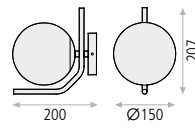

Metal/Glass-Metal/Cristal

WALL LAMP/APLIQUE	FINISH	LAMP	ON-OFF	CLASS	IP	

●	1xE27 LED	A816320	□	44		

PENDANT LAMP/COLGANTE	FINISH	LAMP	ON-OFF	CLASS	IP	

●	1xE27 LED	C816310	⊕	-		

PENDANT LAMP/COLGANTE	FINISH	LAMP	ON-OFF	CLASS	IP	

●	5xE27	C816350	⊕	-		

PENDANT LAMP/COLGANTE	FINISH	LAMP	ON-OFF	CLASS	IP	

●	4xE27 LED	C816340	⊕	-		

TABLE LAMP/SOBREMESA	FINISH	LAMP	ON-OFF	CLASS	IP	

●	1xE27 LED	S816310	□	-		

FLOOR LAMP/PIE	FINISH	LAMP	ON-OFF	CLASS	IP	

●	1xE27 LED	H816310	□	-		

● Antique gold/Opal - Oro viejo/Opal