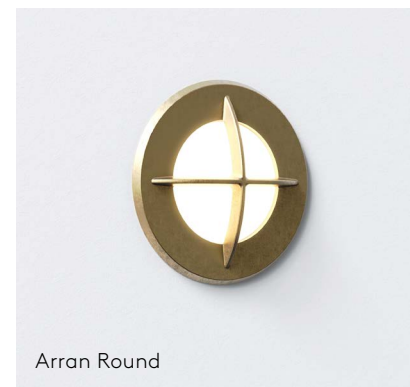

Ava Coastal

Jura

Wall

Jura

GU10 LED excl.
IP44
2 sizes available
Coastal brass

Ava Coastal

GU10 LED excl.
IP44
2 sizes available
Coastal Brass

[VIEW ONLINE ►](#)

Marker & Downlights

Arran Coastal

Recessed marker light
Integral LED
IP65
Round / Square versions
Coastal brass

Solway

Recessed downlight
GU10 LED excl.
IP65
Round / Square versions
Coastal brass

Tivola

Recessed marker light
Integral LED
IP65
Coastal brass

[VIEW ONLINE ►](#)

Kos Coastal Round

Kos Coastal Square

Jura Surface

Ceiling

Kos Coastal

GU10 LED excl. or Integral LED
IP44
Round / Square versions
Coastal brass

Jura Surface