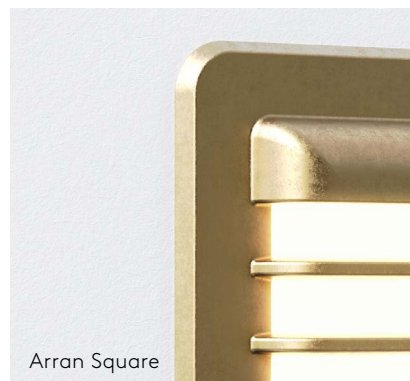

Marker & Downlights

Arran Coastal

Recessed marker light
Integral LED
IP65
Round / Square versions
Coastal brass

Solway

Recessed downlight
GU10 LED excl.
IP65
Round / Square versions
Coastal brass

Tivola

Recessed marker light
Integral LED
IP65
Coastal brass

[VIEW ONLINE ►](#)