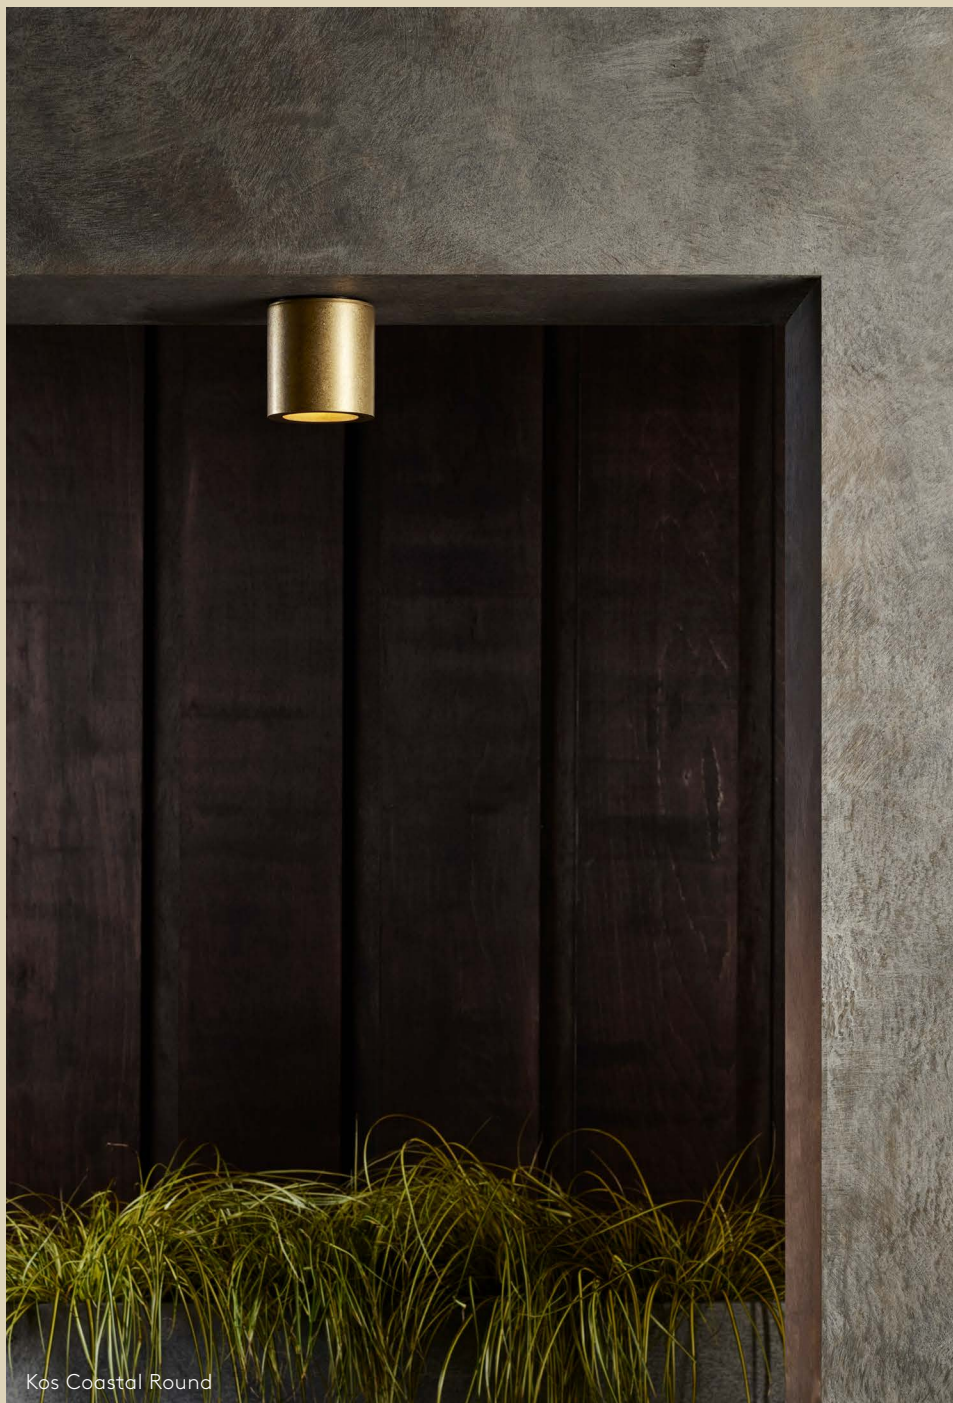

Kos Coastal Round