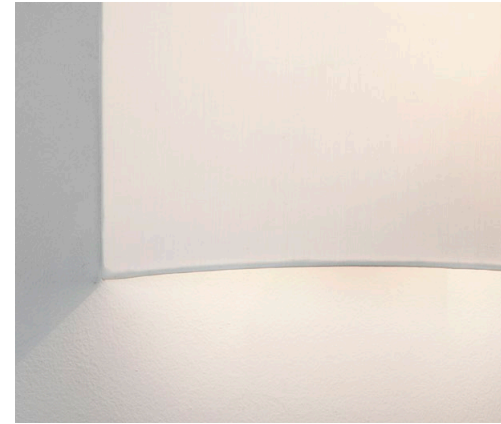

[VIEW ONLINE ►](#)

Cambria 180 shade

Soft and ambient, this low profile, shaded wall light complements both domestic and hotel environments, sitting perfectly alongside the popular Cambria ceiling light for a well considered, luxury aesthetic.