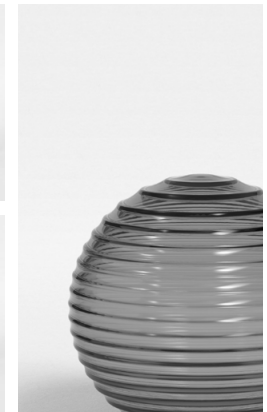

Autumn / Winter 2020

COLLECTION

astro

Tacoma

LED G9 3W max IP44 Dimmable

Taking influence from gothic-style architecture, Tacoma marries ribbed glass globes and a statuesque metal stem, delivering a dramatic wash of light within both contemporary and traditional settings.

[VIEW ONLINE ►](#)

Kappa LED + Epsilon LED

Integral LED 3.4W + 3.1W IP44

Streamlined silhouettes and a stylish matt black finish complement the surrounding architecture to provide essential illumination in a minimalist form.