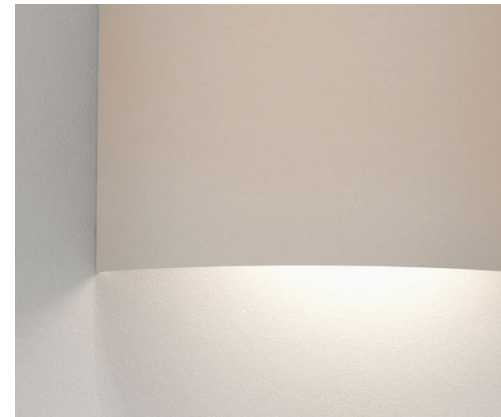

[VIEW ONLINE ►](#)

Cambria 180 shade

Soft and ambient, this low profile, shaded wall light complements both domestic and hotel environments, sitting perfectly alongside the popular Cambria ceiling light for a well considered, luxury aesthetic.