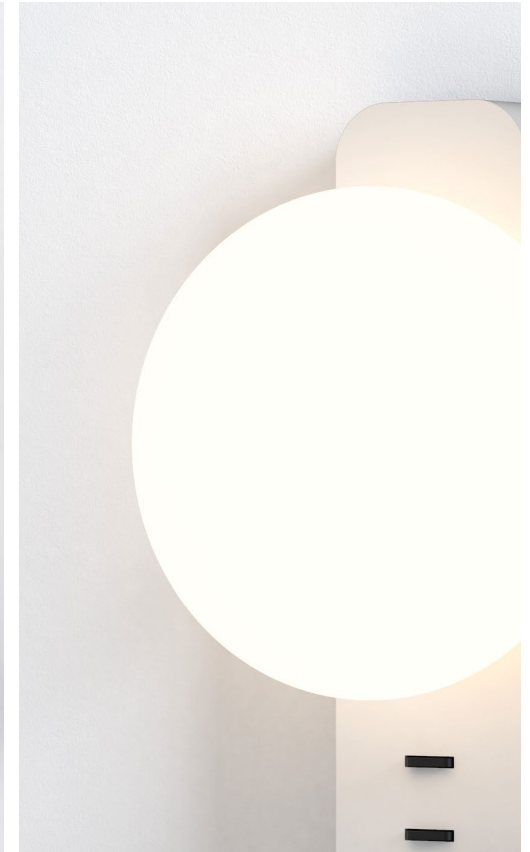

[VIEW ONLINE ►](#)

Kappa LED + Epsilon LED

Integral LED 3.4W + 3.1W IP44

Streamlined silhouettes and a stylish matt black finish complement the surrounding architecture to provide essential illumination in a minimalist form.

[VIEW ONLINE ►](#)

[VIEW ONLINE ►](#)

Kyoto LED Integral LED 7.8W IP44

Encapsulating a modern and minimal aesthetic, a cylindrical beam of light is set against contemporary matt black fixtures for a simple yet sophisticated bathroom lighting solution.

A captivating luminaire in matt black, Sagara features a spherical glass shade that appears to levitate above the more structured metal base below.

[VIEW ONLINE ►](#)

Zeppo reader

LED G9 + Integral LED 3W max + 4.1W IP20

Edge reader mini Integral LED 8.7W + 3.4W IP20

[VIEW ONLINE ►](#)

A fresh take on an original design, this neat and flexible bedside reader achieves perfect glare-free illumination in new metallic finishes.