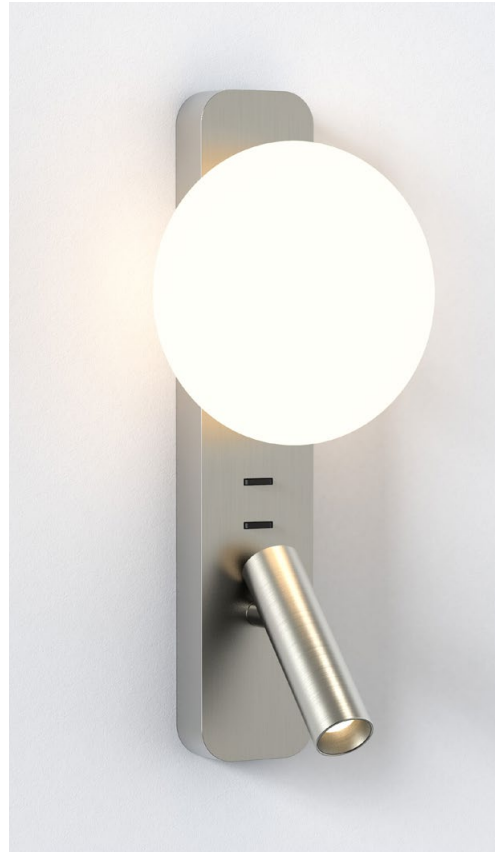

[VIEW ONLINE ►](#)

[VIEW ONLINE ►](#)

Kyoto LED Integral LED 7.8W IP44

Encapsulating a modern and minimal aesthetic, a cylindrical beam of light is set against contemporary matt black fixtures for a simple yet sophisticated bathroom lighting solution.

A captivating luminaire in matt black, Sagara features a spherical glass shade that appears to levitate above the more structured metal base below.

[VIEW ONLINE ►](#)

Zeppo reader

LED G9 + Integral LED 3W max + 4.1W IP20

[VIEW ONLINE ►](#)

Combining the technology of a reading light with an ambient hand blown opal shade, Zeppo marks an evolution of readers, delivering a luxury design that breaks the rules of traditional task lighting.

Edge reader mini Integral LED 8.7W + 3.4W IP20

[VIEW ONLINE ►](#)

A fresh take on an original design, this neat and flexible bedside reader achieves perfect glare-free illumination in new metallic finishes.