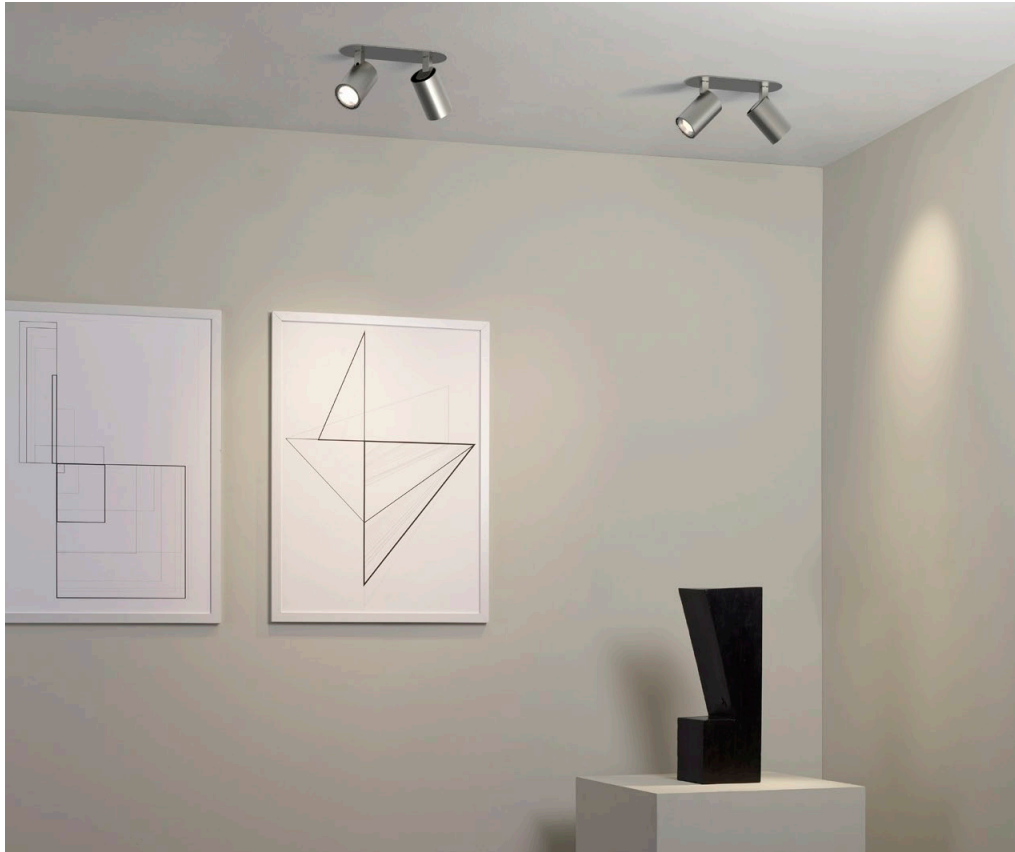

Ascoli twin recessed

LED GU10 6W max IP20 Dimmable

[VIEW ONLINE ►](#)

Exuding architectural elegance, smooth rounded edges and a trimless frame create a flush, seamless appearance to this modern and sophisticated spotlight.