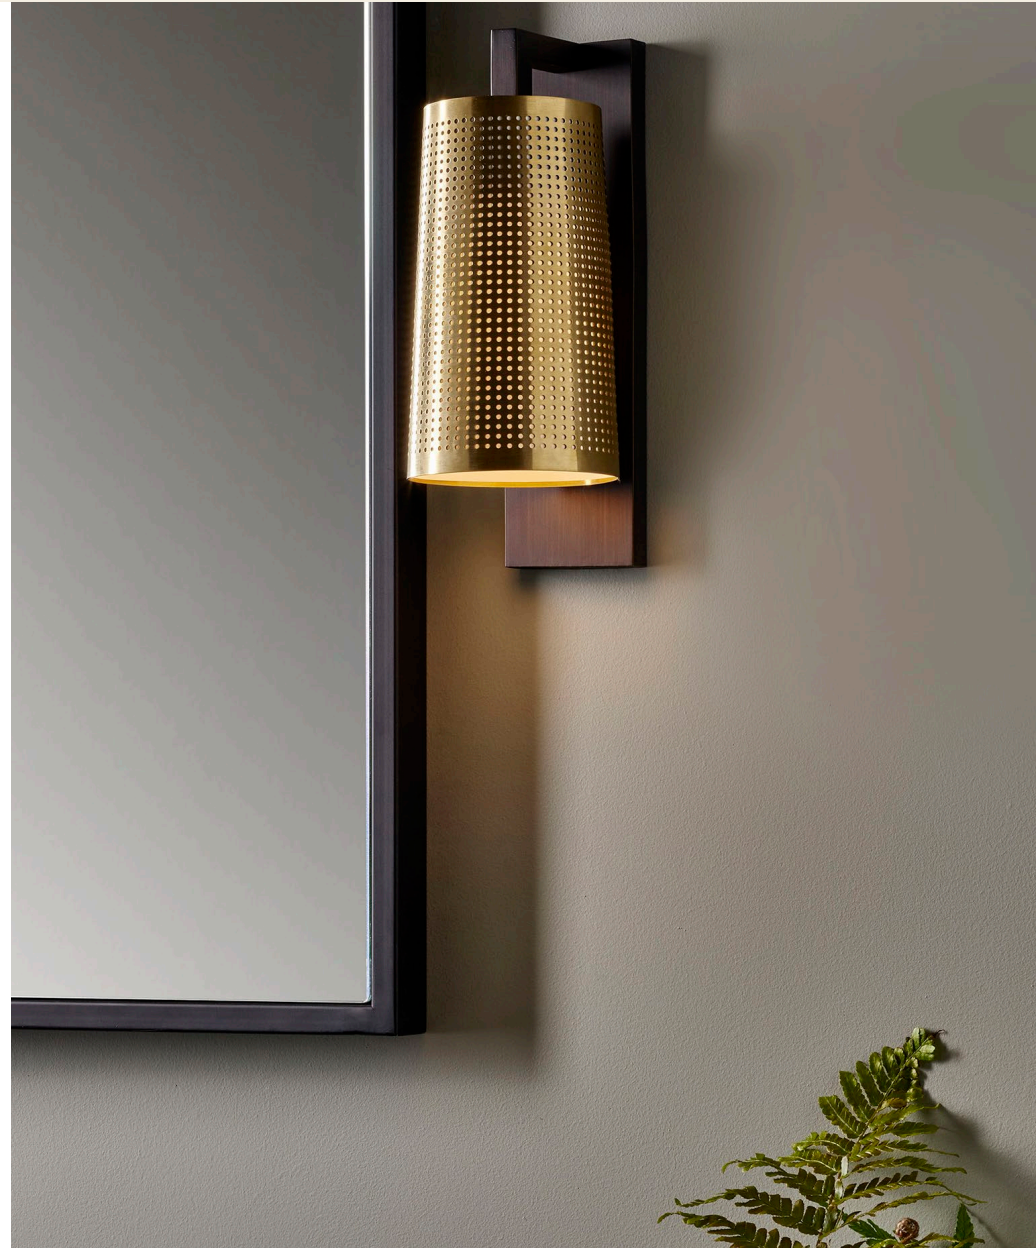

[VIEW ONLINE ►](#)

Combining the technology of a reading light with an ambient hand blown opal shade, Zeppo marks an evolution of readers, delivering a luxury design that breaks the rules of traditional task lighting.

[VIEW ONLINE ►](#)

Cambria 180 shade

Soft and ambient, this low profile, shaded wall light complements both domestic and hotel environments, sitting perfectly alongside the popular Cambria ceiling light for a well considered, luxury aesthetic.