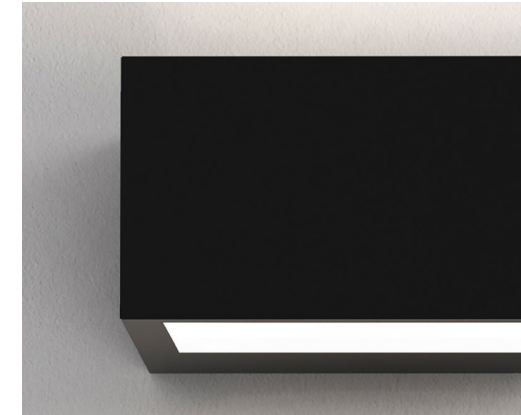

Autumn / Winter 2020

COLLECTION

astro

Tacoma

LED G9 3W max IP44 Dimmable

Taking influence from gothic-style architecture, Tacoma marries ribbed glass globes and a statuesque metal stem, delivering a dramatic wash of light within both contemporary and traditional settings.

[VIEW ONLINE ►](#)

Kappa LED + Epsilon LED

Integral LED 3.4W + 3.1W IP44

Streamlined silhouettes and a stylish matt black finish complement the surrounding architecture to provide essential illumination in a minimalist form.

[VIEW ONLINE ►](#)

[VIEW ONLINE ►](#)

Kyoto LED Integral LED 7.8W IP44

Encapsulating a modern and minimal aesthetic, a cylindrical beam of light is set against contemporary matt black fixtures for a simple yet sophisticated bathroom lighting solution.

A captivating luminaire in matt black, Sagara features a spherical glass shade that appears to levitate above the more structured metal base below.

[VIEW ONLINE ►](#)

Zeppo reader

LED G9 + Integral LED 3W max + 4.1W IP20