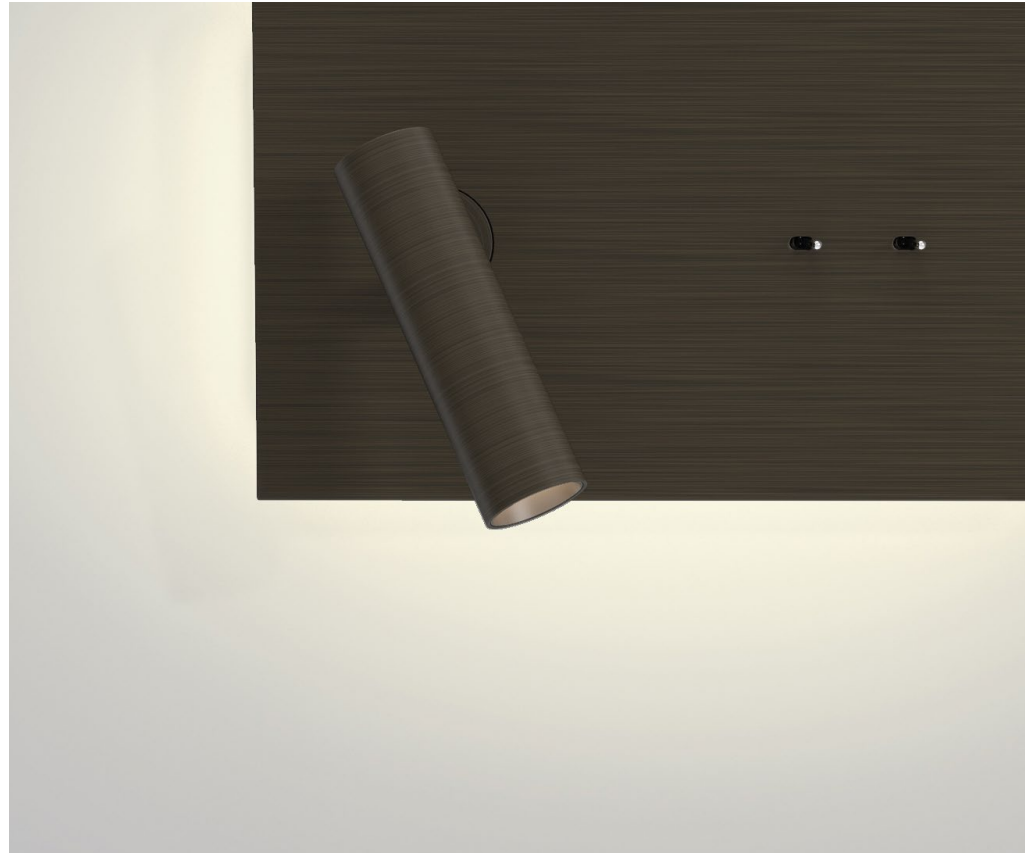

A captivating luminaire in matt black, Sagara features a spherical glass shade that appears to levitate above the more structured metal base below.

[VIEW ONLINE ►](#)

Zeppo reader

LED G9 + Integral LED 3W max + 4.1W IP20

Enna surface USB Integral LED 3.6W IP20

Simple in design with added USB capability, this sleek luminaire offers directional illumination while making a distinct contribution to any interior setting.

[VIEW ONLINE ►](#)

Edge reader mini Integral LED 8.7W + 3.4W IP20

[VIEW ONLINE ►](#)

A fresh take on an original design, this neat and flexible bedside reader achieves perfect glare-free illumination in new metallic finishes.

Side by Side grande USB

LED E27 12W max + Integral LED 3.6W IP20

The combination of a fabric shade with a fully adjustable task light completes this classic reader look. Enhancing its bedside appeal with an added USB charging socket, it provides gentle ambient illumination with quality components made to last.