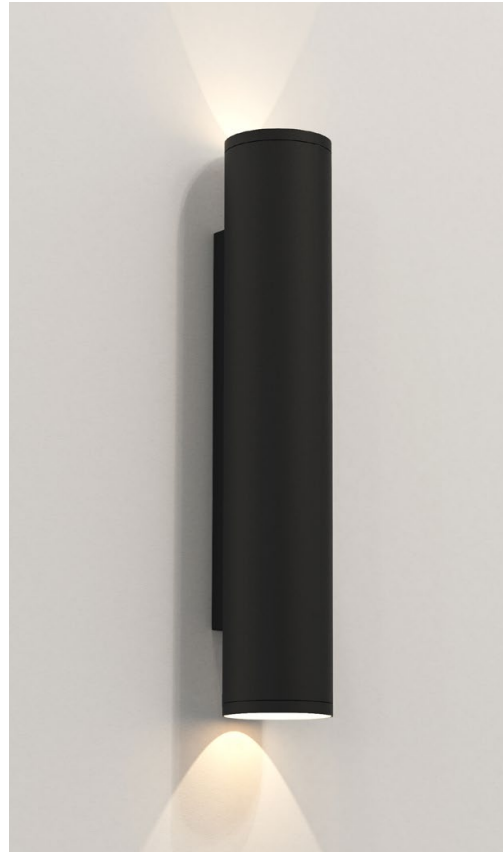

Ava 400 + 400 coastal

LED GU10 6W max IP44 Dimmable

Bold and impactful, a simple cylindrical form mounts to the surface creating striking arcs of light up and down the wall.

[VIEW ONLINE ►](#)