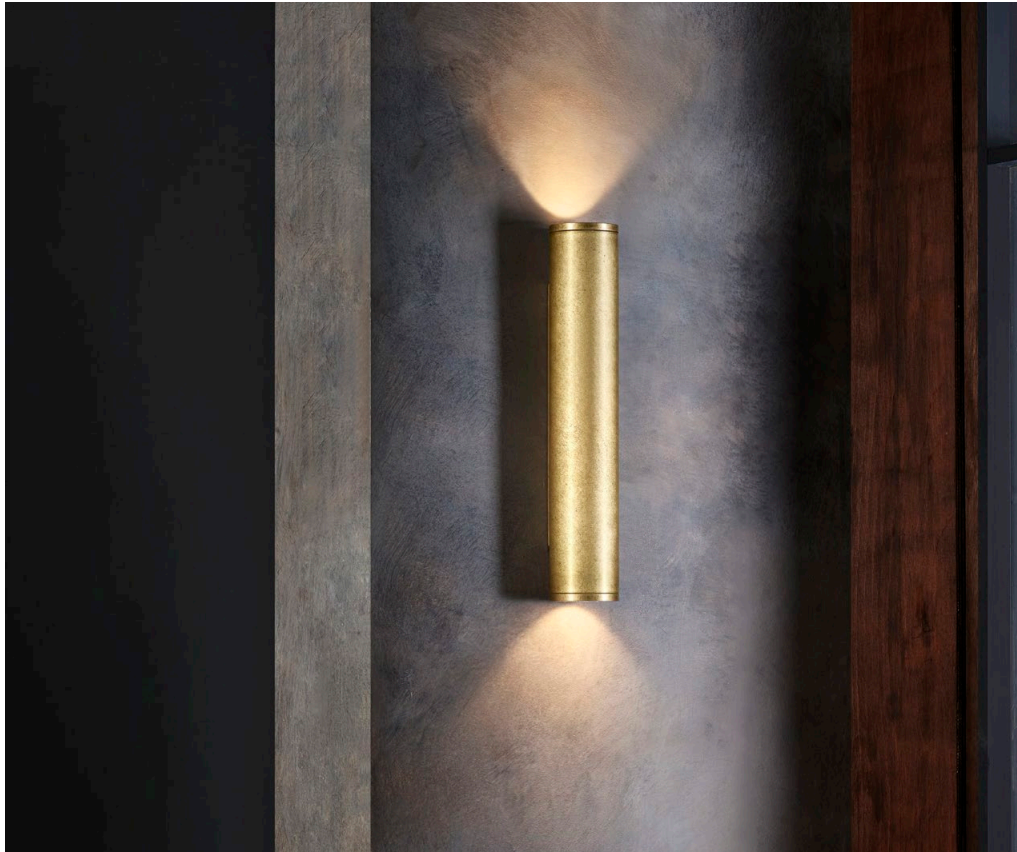

[VIEW ONLINE ►](#)

Combining the technology of a reading light with an ambient hand blown opal shade, Zeppo marks an evolution of readers, delivering a luxury design that breaks the rules of traditional task lighting.

[VIEW ONLINE ►](#)

Homefield pedestal

LED E27 12W max IP44 Dimmable

Created to instantly elevate an outdoor space and achieve an impressive and welcoming approach, designed to sit prominently upon pillars either side of a driveway or entrance.

[VIEW ONLINE ►](#)

Messina 200 twin + 200 LED E27 12W max IP44 Dimmable

Created at scale for larger applications, this refined design delivers a contemporary lantern with reinforced glass that tastefully exposes the bulbs within.

[VIEW ONLINE ▶](#)

Ava 400 + 400 coastal

LED GU10 6W max IP44 Dimmable

Bold and impactful, a simple cylindrical form mounts to the surface creating striking arcs of light up and down the wall.

[VIEW ONLINE ►](#)