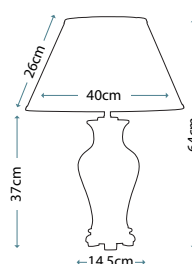

MAJIN OXBLOOD

DL-MAJIN-TL-OXB

An oxblood traditional vase completed with a Cream Polycotton shade and burgundy/gold trim.

Max. Wattage: 1 x 60W E27