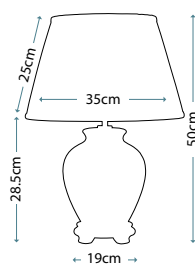

SOLING
DL-SOLING-TL

A Cream oriental ceramic vase with green and orange leaves decor paired with an Ivory 100% cotton, box pleat shade.

Max. Wattage: 1 x 60W E27