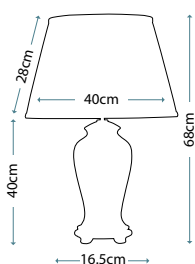

SASHI

DL-SASHI-TL

A traditional Green oriental ceramic vase with gold and brown décor. Including an Ivory 100% cotton, box pleat shade with black and gold trim.

Max. Wattage: 1 x 60W E27