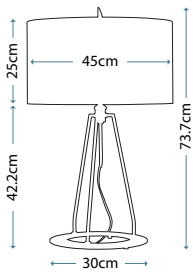

FERRARA WHITE
FERRARA-TL-WPG

White legs ascend from a Polished Gold base on hidden feet so the ring appears to hover above the table, complete with a White polycotton cylinder shade that has a Metallic Gold lining.

Max. Wattage: 1 x 60W E27