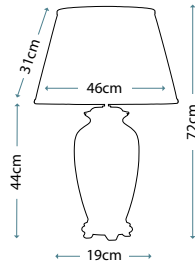

PING
DL-PING-TL

A Cream oriental vase with hand-painted bird decor. Completed with an Ivory 100% cotton, box pleat shade with black and gold trim.

Max. Wattage: 1 x 60W E27