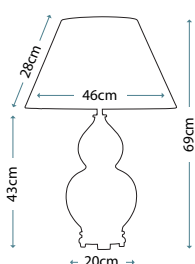

**HARBIN GOURD
OXBLOOD**

DL-HARBIN-TL-OXB

Oxblood gourd shaped oriental ceramic, completed with an Off-White Polycotton shade.

Max. Wattage: 1 x 60W E27