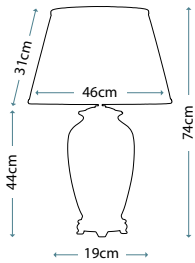

DIAN
DL-DIAN-TL

Hand-painted flower and leaves decor on silver oriental ceramic vase. Completed with an Ivory 100% cotton, box pleat shade with black and gold trim.

Max. Wattage: 1 x 60W E27