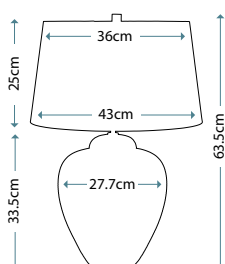

OAKLEIGH PARK

OAKLEIGH-PARK-TL

This Green/Brown textured ceramic vase has a reactive glaze finish. Completed with a Brown polycotton tapered cylinder shade with a Metallic Gold card lining and Aged Brass finial.

Max. Wattage: 1 x 60W E27