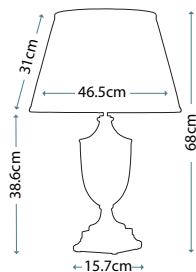

NARBONNE

DL-NARBONNE-TL

A Black wood urn base with gold painted leaves, paired with an Ivory 100% cotton, box pleat shade with black and gold trim.

Max. Wattage: 1 x 60W E27