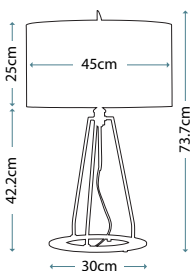

FERRARA GREY
FERRARA-TL-GPG

Dark Grey legs ascend from a Polished Gold base on hidden feet so the ring appears to hover above the table, complete with a Grey polycotton cylinder shade that has a Metallic Gold lining.

Max. Wattage: 1 x 60W E27