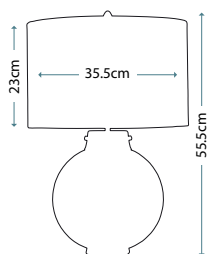

KARA GREEN
DL-KARA-TL-GREEN

A green tinted orb base made from recycled glass. Completed with a sleek Aged Brass cap, fixing screws and finial. An Origami Cream faux silk shade is included.

Max. Wattage: 1 x 60W E27