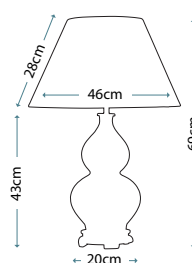

**HARBIN GOURD
CELADON**

DL-HARBIN-TL-CEL

Celadon gourd shaped oriental ceramic, completed with an Off-White Polycotton shade.

Max. Wattage: 1 x 60W E27