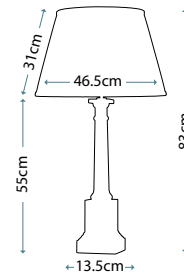

PERONNE

DL-PERONNE-TL

A Black wood column base with gold painted accents. Including an Ivory 100% cotton, box pleat shade with black and gold trim.

Max. Wattage: 1 x 60W E27