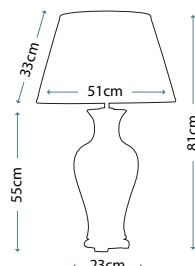

DALIAN CELADON

DL-DALIAN-TL

A large traditional Celadon oriental ceramic vase. Including an Ivory 100% cotton, box pleat shade with Ivory trim.

Max. Wattage: 1 x 60W E27