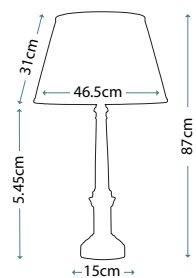

STRASBOURG

DL-STRASBOURG-TL

A Black decorated wood column base with gold painted accents. Completed with an Ivory 100% cotton, box pleat shade with black and gold trim.

Max. Wattage: 1 x 60W E27