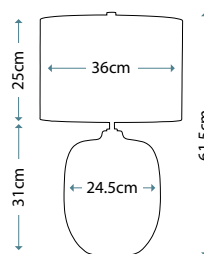

CHALK FARM

CHALKFARM-TL

A Light Grey ceramic vase that fades to Chalk White at the base. Completed with an Ivory faux silk drum shade and Polished Nickel finial.

Max. Wattage: 1 x 60W E27