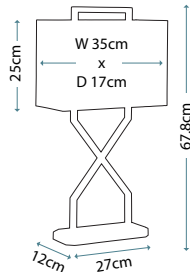

CROSS
CROSS-TL

Polished Gold metal base complete with a Navy Blue oblong shade that has a Metallic Gold lining.

Max. Wattage: 1 x 60W E27