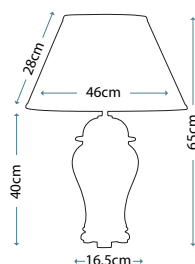

OXBLOOD TEMPLE JAR

DL-OXBLOOD-TJ-TL

An Oxblood oriental ceramic temple jar including an Off-White Polycotton with ivory and gold trim.

Max. Wattage: 1 x 60W E27