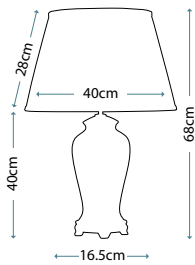

TAIPEI

DL-TAIPEI-TL

A traditional Black oriental ceramic vase with gold and brown décor. Including an Ivory 100% cotton, box pleat shade with black and gold trim.

Max. Wattage: 1 x 60W E27