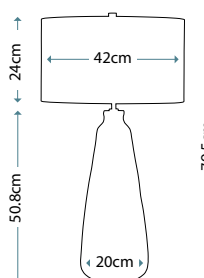

KEW

KEW-TL

A Sage Green ceramic base sculpted into a botanical form. Completed with a White faux silk cylinder shade and Polished Nickel finial.

Max. Wattage: 1 x 60W E27