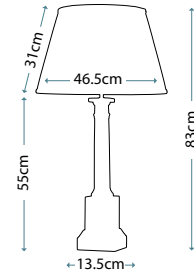

LOUVIERS

DL-LOUVIERS-TL

An Oxblood wood column base with gold painted accents. Including an Ivory 100% cotton, box pleat shade with black and gold trim.

Max. Wattage: 1 x 60W E27