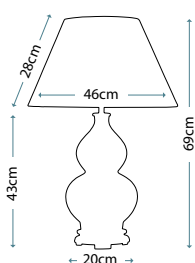

**HARBIN GOURD
DUCK EGG BLUE**

DL-HARBIN-TL-DEB

Duck Egg Blue gourd shaped oriental ceramic, completed with an Off-White Polycotton shade.

Max. Wattage: 1 x 60W E27