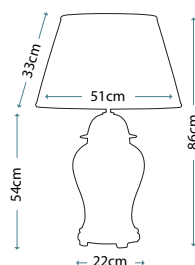

TONGLING CREAM

DL-TONGLING-TL-C

A large Cream oriental ceramic temple jar including an Ivory 100% cotton, box pleat shade.

Max. Wattage: 1 x 60W E27