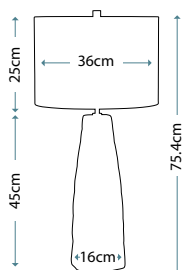

VAUXHALL

VAUXHALL-TL

A geometric shaped vase in a Vintage Caramel finish. Completed with a Cream faux linen cylinder shade and Polished Nickel finial.

Max. Wattage: 1 x 60W E27