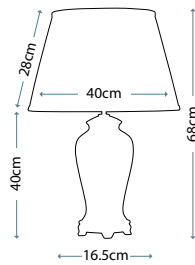

DATAI

DL-DATAI-TL

A traditional Terracotta oriental ceramic vase with gold and brown décor. Including an Ivory 100% cotton, box pleat shade with black and gold trim.

Max. Wattage: 1 x 60W E27