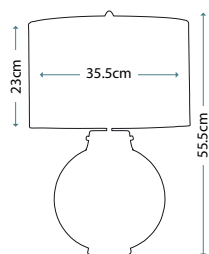

KARA SMOKE
DL-KARA-TL-SMOKE

A smoke tinted orb base made from recycled glass. Completed with a sleek Polished Nickel cap, fixing screws and finial. A Larkspur Mauve faux silk shade is included.

Max. Wattage: 1 x 60W E27