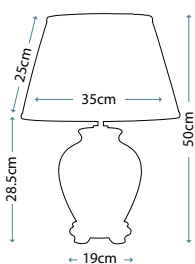

LINYI
DL-LINYI-TL

A Blue and White patterned oriental ceramic with an Ivory 100% cotton, box pleat shade.

Max. Wattage: 1 x 60W E27