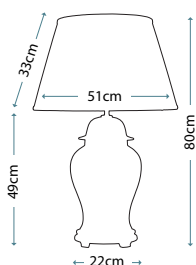

CHILING BLACK

DL-CHILING-TL-B

A large Black oriental ceramic temple jar including an Ivory 100% cotton, box pleat shade with black and gold trim.

Max. Wattage: 1 x 60W E27