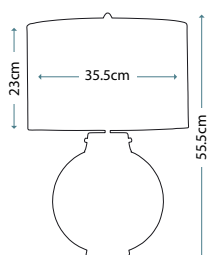

KARA BLUE
DL-KARA-TL-BLUE

A blue tinted orb base made from recycled glass. Completed with a sleek Polished Nickel cap, fixing screws and finial. A Hepplewhite Light Grey faux silk shade is included.

Max. Wattage: 1 x 60W E27