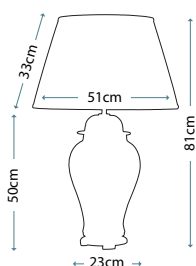

YANTAI CELADON

DL-YANTAI-TL

Large Celadon oriental ceramic temple jar. Including an Ivory 100% cotton, box pleat shade with Ivory trim.

Max. Wattage: 1 x 60W E27