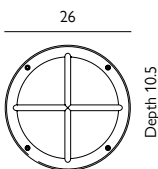

RONDANE-LED-GR

LED Wall/Ceiling Light

Max. Wattage: 10W LED
LED Lumens: 1100 lumen
Colour Temp: 3000K
LED is dimmable (Triac)
Finish: Graphite
Warranty: 5 years*

BHOLM-LED-GR