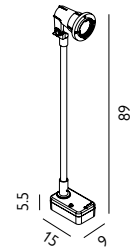

SANDE ACCENT

LED

IP65

CLASS

- Landscape and display lighting fixture in powder coated cast aluminium.
- Clear safety glass lens.
- Adjustable head for tilting.

SANDE-ARM-S-GR 1lt Short Arm Spot Light

Max. Wattage: 7W LED GU10 (included)
LED Lumens: 620Lm
Colour Temp.: 3000K
36° beam angle
Finish: Graphite
Warranty: 5 years*

SANDE-CAP Optional cap accessory

SANDE-ARM-S-GR
shown with optional cap (SANDE-CAP)

SANDE-SPIKE Optional spike accessory