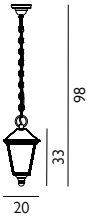

T8-BLACK

1lt Small Chain Lantern

Max. Wattage: 18W LED E27 / 77W Halogen E27

Finish: Black

Warranty: 5 years*