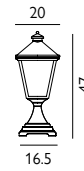

Max. Wattage: 18W LED E27 / 77W Halogen E27

Finish: Black

Warranty: 5 years*

T3-BLACK 1lt Small Pedestal

Max. Wattage: 18W LED E27 / 77W Halogen E27

Finish: Black

Warranty: 5 years*

TG3-BLACK