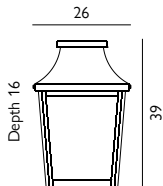

T7-2-BLACK

Half Wall Lantern

Max. Wattage: 15W LED E27 / 57W Halogen E27

Finish: Black

Warranty: 5 years*

V9-BLACK