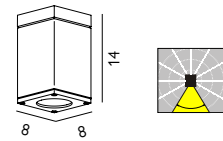

SANDVIK-LEDF-GR

Down Ceiling Light

Max. Wattage: 7W LED GU10 (included)

LED Lumens: 620Lm

Colour Temp.: 3000K

Finish: Graphite

Warranty: 5 years*