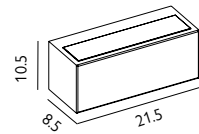

ASKER-UD-E27-GAL Small Up/Down Wall Light

Max. Wattage: 12W LED E27 / 46W Halogen E27
Finish: Galvanized
Warranty: 8 years*