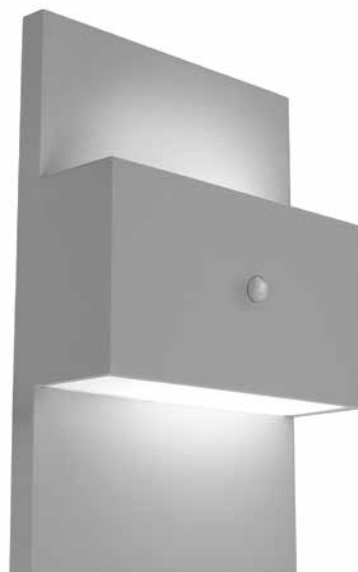

GENEVE

CONTEMPORARY

GENEVE-E27-GRA

IP54

CLASS

- Powder coated cast aluminium.
- Supplied with UV stabilised opal polycarbonate lens.
- Available with and without a PIR sensor.

GENEVE-E27-GRA
GENEVE-PIR-GRA
GENEVE-E27-ALU
GENEVE-PIR-ALU
Up/Down Wall Light

Max. Wattage: 15W LED E27 / 57W Halogen E27

Finish: Aluminium or Graphite

Warranty: Graphite = 5 years*
Aluminium = 5 years*

PIR Info: Range: 5m max. Time adjustment: 5+ mins. Detection width: 90°

PIR sensor cannot be manually overridden. The final PIR setting must be set at dusk as the PIR does not operate in daylight.