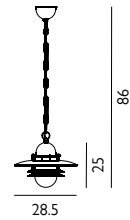

OS8-BLACK-C
OS8-GAL-C
1lt Chain Lantern

Max. Wattage: 15W LED E27 / 57W Halogen E27
Finish: Black or Galvanized
Warranty: Black = 5 years*
Galvanized = 8 years*