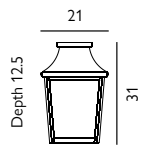

CS7-2-COPPER

1lt Small Half Wall Light

Max. Wattage: 15W LED E27 / 57W Halogen E27

Finish: Copper

Warranty: 10 years*

CS7-2-L-COPPER