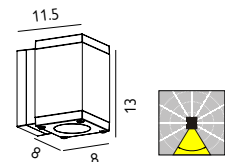

SANDVIK-LED1-GR

Down Wall Light

Max. Wattage: 7W LED GU10 (included)

LED Lumens: 620Lm

Colour Temp.: 3000K

Finish: Graphite

Warranty: 5 years*