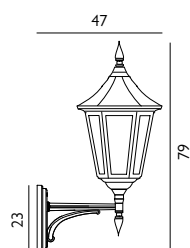

VALENCIA

CLASSIC

IP54

CLASS

- Powder coated cast aluminium.
- UV stabilised clear polycarbonate lens.
- For corner bracket order C-BKT4-BLK.

VG1-BLACK

1lt Large Up Wall Light

Max. Wattage: 18W LED E27 /
77W Halogen E27

Finish: Black

Warranty: 5 years*

VG1-BLACK