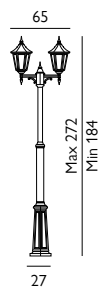

VALENCIA

CLASSIC

IP54

CLASS

- Powder coated cast aluminium.
- UV stabilised clear polycarbonate lens.
- Hexagonal foot. Distance between the three holes is 20.5 cm.
- Concreting anchor and anchoring support supplied.

V6-BLACK

2lt Lamp Post

Max. Wattage: 2 x 18W LED E27 /
2 x 77W Halogen E27

Finish: Black

Warranty: 5 years*