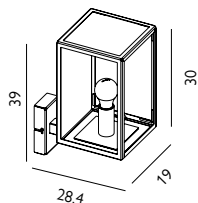

LOFOTEN

CONTEMPORARY

IP44

CLASS

- Constructed from electrogalvanized steel with black powder coating.
- Clear safety glass.
- Open, modern style.

LOFOTEN-WALL-BLK

Wall Light with Arm

Max. Wattage: 15W LED E27 / 57W Halogen E27

Finish: Black

Warranty: 3 years*

Can be mounted as up or down light.

LOFOTEN-WALL-BLK