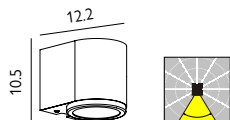

Warranty: Black = 5 years*
Galvanized = 8 years*

MANDAL-DN-GAL

MANDAL-DN-BLK

CLASSIC

CHELSEA CLASSIC

IP44

CLASS

- Natural copper. Brackets and posts manufactured in aluminium and powder coated in black.
- Clear polycarbonate lens.
- Copper lanterns have a raw finish to allow natural patina over time.
- For corner bracket order C-BKT4-BLK.