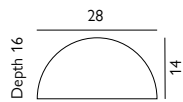

PARIS

CONTEMPORARY

IP43

CLASS

- Constructed from galvanized steel. Black finish has an additional powder coating.
- Satin polycarbonate lens.
- This down light gives a subtle wash of light.

PARIS-L-E27-BLK
PARIS-L-E27-GAL
Large Wall Light

Max. Wattage: 12W LED E27 /
46W Halogen E27

Finish: Black or Galvanized

Warranty: Black = 5 years*
Galvanized = 8 years*