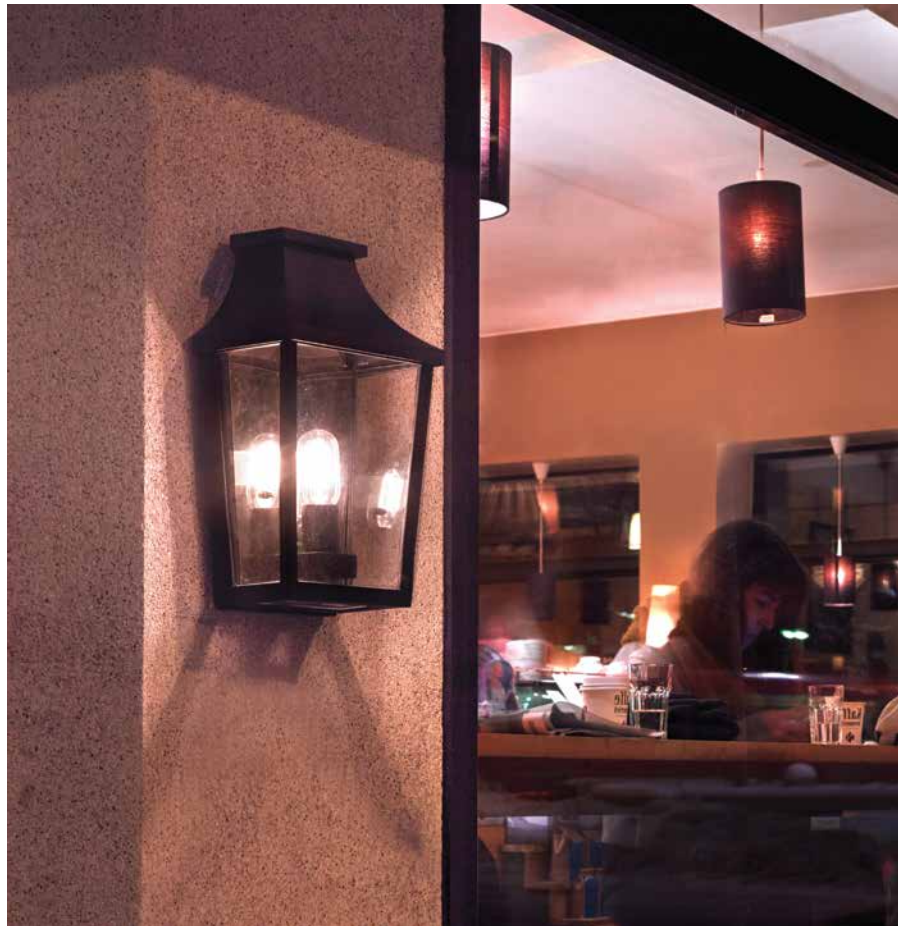

VALENCIA & TURIN

CLASSIC

IP54

CLASS II

- Powder coated aluminium.
- UV stabilised clear polycarbonate lens.

V9-BLACK

Half Wall Lantern

Max. Wattage: 12W LED E27 / 46W Halogen E27

Finish: Black

Warranty: 5 years*

T7-2-BLACK

Half Wall Lantern

Max. Wattage: 15W LED E27 / 57W Halogen E27

Finish: Black

Warranty: 5 years*

V9-BLACK