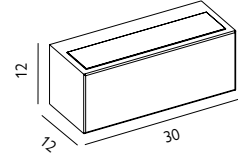

ASKER-E27-LG-GAL Large Up/Down Wall Light

Max. Wattage: 12W LED E27 / 46W Halogen E27
Finish: Galvanized
Warranty: 8 years*