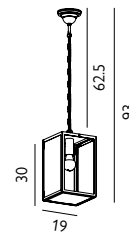

LOFOTEN8-BLK Ceiling Chain Light

Max. Wattage: 15W LED E27 / 57W Halogen E27

Finish: Black

Warranty: 3 years*