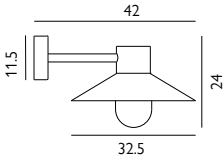

LUND-BLACK-C

LUND-GAL-C

1lt Wall Light

Max. Wattage: 15W LED E27 / 57W Halogen E27

Finish: Black or Galvanized

Warranty: Black = 5 years*
Galvanized = 8 years*

Corner brackets available. For Black order C-BKT6-BLACK. For Galvanized order C-BKT8-GAL.

LUND-BLACK-C