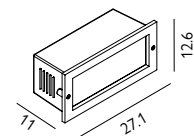

GSTAD-LED-GRA

LED Recessed Wall Light

Max. Wattage: 6W LED

LED Lumens: 628 Lm

Colour Temp: 3000K

Finish: Graphite

Warranty: 5 years*

LED module is not dimmable.

GSTAD-LVD-LED-G