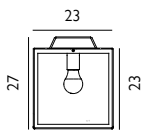

LOFOTEN

CONTEMPORARY

IP44

CLASS

- Constructed from electrogalvanized steel with black powder coating.
- Clear safety glass.
- Open, modern style.

LOFOTEN-F1-BLK

Ceiling Flush Light

Max. Wattage: 15W LED E27 / 57W Halogen E27

Finish: Black

Warranty: 3 years*