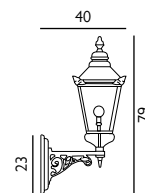

CS1-COPPER 1lt Up Wall Light

Max. Wattage: 18W LED E27 / 77W Halogen E27

Finish: Copper

Warranty: Copper = 10 years*
Aluminium base = 5 years*

CS2-COPPER