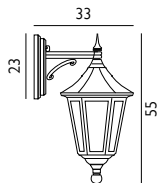

V2-BLACK

1lt Small Down Wall Light

Max. Wattage: 18W LED E27 / 77W Halogen E27
Finish: Black
Warranty: 5 years*