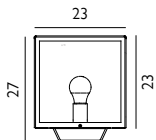

LOFOTEN3-BLK

Pedestal

Max. Wattage: 15W LED E27 / 57W Halogen E27

Finish: Black

Warranty: 3 years*

LOFOTEN-F1-BLK