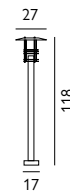

ST4-BLACK

1lt Pillar

Max. Wattage: 12W LED E27 / 46W Halogen E27

Finish: Black

Warranty: 5 years*

Concreting anchor supplied.

ST3-BLACK

ST3-BLACK