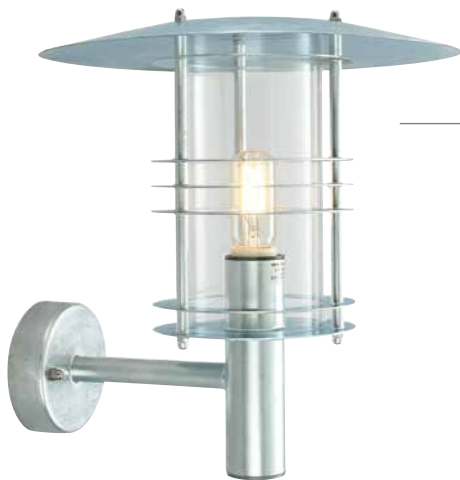

- Constructed from galvanized steel. The black finish has additional powder coating.
- Supplied with UV stabilised clear polycarbonate lens.

ST1-G-GAL

ST1-G-GAL
ST1-G-BLK
1lt Large Wall Light

Max. Wattage: 12W LED E27 / 46W Halogen E27