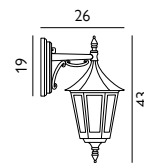

R2-BLACK 1lt Down Wall Light

Max. Wattage: 12W LED E27 / 46W Halogen E27

Finish: Black

Warranty: 3 years*

For corner bracket order C-BKT9-BLK.

R2-BLACK