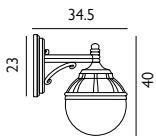

BOLOGNA

CLASSIC

IP54

CLASS

- Powder coated cast aluminium.
- Clear PMMA lens.
- For wall light corner brackets order C-BKT4-BLK.

B2-BLACK-C

1lt Down Wall Light

Max. Wattage: 12W LED E27 / 46W Halogen E27

Finish: Black

Warranty: 5 years*

B2-BLACK-C