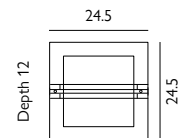

BERN-E27-BLK-F
BERN-E27-GAL-F
BERN-E27-S-S-F
1lt Wall Light

Max. Wattage: 12W LED E27 / 46W Halogen E27

Finish: Black, Galvanized or Stainless Steel

Warranty: Black = 5 years*
Galvanized = 8 years* Stainless Steel = 10 years*