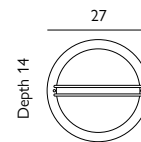

BERLIN-E27-BLK-O

Wall Light

Max. Wattage: 12W LED E27 / 46W Halogen E27
Finish: Black
Warranty: 5 years*