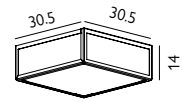

LOFOTEN-F2-BLK

Ceiling Flush

Max. Wattage: 2 x 15W LED E27 / 2 x 57W Halogen E27

Finish: Black

Warranty: 3 years*