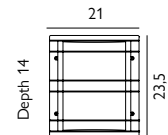

ST-FLU-E27-GAL-O
ST-FLU-E27-BLK-O
1lt Wall Light

Max. Wattage: 12W LED E27 / 46W Halogen E27

Finish: Black or Galvanized

Warranty: Black = 5 years*
Galvanized = 8 years*

ST-FLU-E27-BLK-C