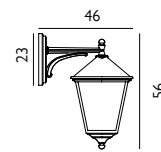

TG2-BLACK

1lt Large Wall Lantern

Max. Wattage: 18W LED E27 / 77W Halogen E27
Finish: Black
Warranty: 5 years*