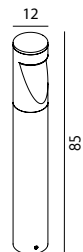

OPPLAND-LED-GR

LED Bollard

Max. Wattage: 8.5W LED

LED Lumens: 1294 Lm

Colour Temp: 3000K

LED is dimmable (TE)

Finish: Graphite

Warranty: 5 years*