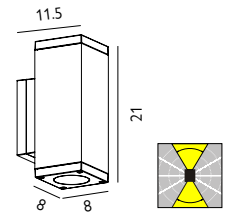

SANDVIK-LED2-GR

Up/Down Wall Light

Max. Wattage: 2 x 7W LED GU10 (included)

LED Lumens: 2 x 620Lm

Colour Temp.: 3000K

Finish: Graphite

Warranty: 5 years*