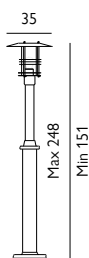

ST5-G-GALV

ST5-G-BLACK

1lt Grande Lamp Post

Max. Wattage: 12W LED E27 / 46W Halogen E27

Finish: Black or Galvanized

Warranty: Black = 5 years*

Galvanized = 8 years*

Diameter foot: 23.5 cm. The distance between bolt holes (3 bolts) is 18 cm.