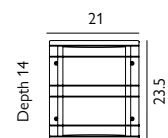

ST-FLU-E27-BLK-C
ST-FLU-E27-GAL-C
1lt Wall Light

Max. Wattage: 12W LED E27 / 46W Halogen E27

Finish: Black or Galvanized

Warranty: Black = 5 years*
Galvanized = 8 years*

ST-FLU-E27-GAL-C