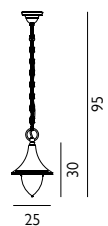

F8-BLACK

1lt Chain Light

Max. Wattage: 15W LED E27 /
57W Halogen E27

Finish: Black

Warranty: 5 years*