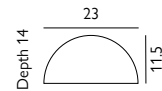

PARIS-E27-WHT
PARIS-E27-BLACK
PARIS-E27-GAL
PARIS-E27-COPPER
Wall Light

Max. Wattage: 8W LED E27 / 30W Halogen E27

Finish: Black, White, Galvanized, or Copper

Warranty: Black = 5 years*

White = 5 years*

Galvanized = 8 years*

Copper = 10 years*