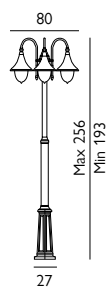

FIRENZE

CLASSIC

IP54

CLASS

- Powder coated cast aluminium.
- UV stabilised clear polycarbonate lens.

F7-BLACK

3lt Lamp Post

Max. Wattage: 3 x 15W LED E27 /
3 x 57W Halogen E27

Finish: Black

Warranty: 5 years*

Concreting anchor and anchoring support supplied.

F7-BLACK