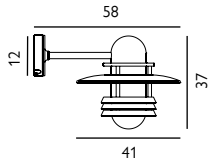

HELSINKI

SCANDI

IP54

CLASS

ORDER

- Powder coated aluminium.
- Lens: UV stabilised clear polycarbonate.
- Large industrial sized lantern.

HELSINKI-GRA

1lt Large Wall Light

Max. Wattage: 12W LED E27 / 46W Halogen E27

Finish: Graphite

Warranty: 5 years*

For corner bracket order C-BKT12-GRA.

HELSINKI-GRA