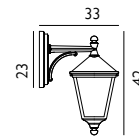

1lt Large Wall Lantern

Max. Wattage: 18W LED E27 / 77W Halogen E27
Finish: Black
Warranty: 5 years*

T2-BLACK

1lt Small Wall Lantern

Max. Wattage: 18W LED E27 / 77W Halogen E27
Finish: Black
Warranty: 5 years*