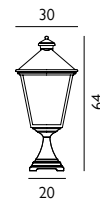

Max. Wattage: 18W LED E27 / 77W Halogen E27

Finish: Black

Warranty: 5 years*

T3-BLACK 1lt Small Pedestal

Max. Wattage: 18W LED E27 / 77W Halogen E27

Finish: Black

Warranty: 5 years*

TG3-BLACK