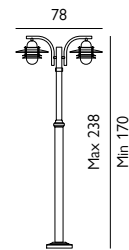

OSLO

SCANDI

IP55

CLASS

- Constructed from galvanized steel. The black finish has additional powder coating.
- Lens: UV stabilised clear polycarbonate.
- Telescopic pole.

OS6-GAL-C OS6-BLACK-C 1lt Twin Lamp Post

Max. Wattage: 2 x 15W LED E27 /
2 x 57W Halogen E27

Finish: Black or Galvanized

Warranty: Black = 5 years*
Galvanized = 8 years*

Concreting anchor and anchoring support supplied.