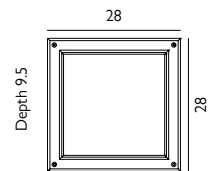

NORLAND-LED-GR 1lt Wall/Ceiling Light

Max. Wattage: 13.6W LED
LED Lumens: 1500Lm Colour
Temp: 3000K
Finish: Graphite
Warranty: 5 years*