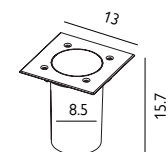

RENA-SQUARE-SS 1lt Inground Light Square

Max. Wattage: 7W LED GU10 (included)

LED Lumens: 620Lm

Colour Temp.: 3000K

Finish: Stainless Steel with Aluminium inground casing

Warranty: S. Steel = 10 years*
Aluminium = 3 years*

RENA-SQUARE-SS