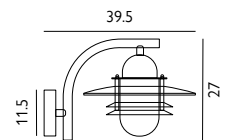

OS2-GAL-C
OS2-BLACK-C
1lt Wall Lantern

Max. Wattage: 15W LED E27 / 57W Halogen E27
Finish: Black or Galvanized
Warranty: Black = 5 years*
Galvanized = 8 years*

Corner brackets available. For Black order C-BKT6-BLACK. For Galvanized order C-BKT8-GAL.