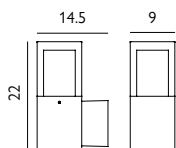

ARENDAAL-WALL-BLK

1lt Wall Light

Max. Wattage: 12W LED E27 / 46W Halogen E27

Finish: Black

Warranty: 3 years*