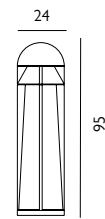

NARVIK-LED-AL NARVIK-LED-GR

LED Large Bollard

Max. Wattage: 21.8W LED

LED Lumens: 3137 Lm

Colour Temp.: 3000K

Finish: Aluminium or Graphite

Warranty: 5 years*

NARVIK-LED-AL