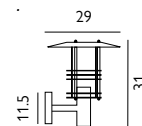

STOCKHOLM

SCANDI

IP54

CLASS

- Constructed from galvanized steel. The black finish has additional powder coating.
- Supplied with UV stabilised clear polycarbonate lens.

ST1-G-GAL
ST1-G-BLK
1lt Large Wall Light

Max. Wattage: 12W LED E27 / 46W Halogen E27

Finish: Black or Galvanized

Warranty: Black = 5 years*
Galvanized = 8 years*

Corner brackets available. For Black order C-BKT6-BLACK. For Galvanized order C-BKT8-GAL

ST1-BLACK
ST1-GALVANIZED
1lt Wall Light

Max. Wattage: 12W LED E27 / 46W Halogen E27

Finish: Black or Galvanized

Warranty: Black = 5 years*
Galvanized = 8 years*

Corner brackets available. For Black order C-BKT6-BLACK. For Galvanized order C-BKT8-GAL