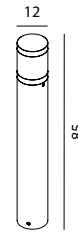

EGSUND-MINI-L-GR LED Tall Bollard

Max. Wattage: 10W LED
LED Lumens: 1100 Lm
Colour Temp.: 3000K
LED is dimmable (Triac)
Finish: Graphite
Warranty: 5 years*

EGSUND-MINI-L-GR

EGSUND-MINI-M-GR LED Short Bollard