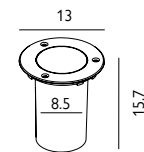

RENA-ROUND-SS 1lt Inground Light Round

Max. Wattage: 7W LED GU10 (included)

LED Lumens: 620Lm

Colour Temp.: 3000K

Finish: Stainless Steel with Aluminium inground casing

Warranty: S. Steel = 10 years*
Aluminium = 3 years*