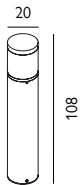

LED Large Bollard

Max. Wattage: 20.3W LED

LED Lumens: 2240 Lm

Colour Temp.: 3000K

Finish: Graphite

Warranty: 5 years*

EGERSUND-M-GR

LED Medium Bollard