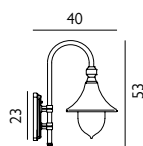

Max. Wattage: 15W LED E27 /
57W Halogen E27

Finish: Black

Warranty: 5 years*

For corner bracket order C-BKT4-BLK.

RIMINI

CLASSIC

IP54

CLASS