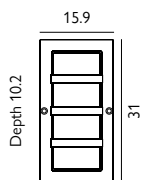

BODEN

CONTEMPORARY

IP54

CLASS

- Wallplate cast in aluminium.
  Front in galvanized steel powder coated black.
- UV stabilised clear or opal polycarbonate lens.

BODEN-E27-BLK-O BODEN-E27-BLK-C 1lt Wall Light

Max. Wattage: 12W LED E27 /

46W Halogen E27

Finish: Black

Warranty: 5 years*

BODEN-E27-BLK-O