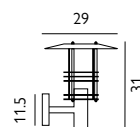

USER GUIDE

All line drawings are specified in centimetres throughout.

FLUSH WALL LIGHTS

STOCKHOLM
p.33

STOCKHOLM
p.33

BORNHOLM
p.56

RONDANE
p.56

BERLIN
p.57