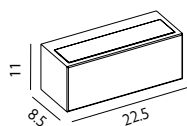

- Powder coated cast aluminium wall light.
- Supplied with optical structure polycarbonate lens.

ASKER-UD-E27-GRA

Small Up/Down Light

Max. Wattage: 12W LED E27 /
46W Halogen E27

Finish: Graphite

Warranty: 5 years*