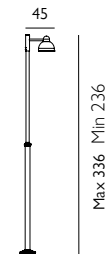

1lt Lamp Post

Max. Wattage: 17.5W LED
LED Lumens: 1950 lumen
Colour Temp: 3000K
Finish: Graphite
Warranty: 5 years*

*Pole and head included.
 Concreting anchors and anchoring supports supplied.*

KOSTER-WALL-GR