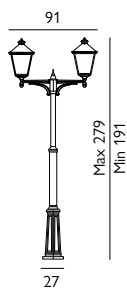

TURIN

CLASSIC

IP54

CLASS

- Powder coated cast aluminium.
- UV stabilised clear polycarbonate lens.
- Concreting anchor and anchoring support supplied.

TG6-BLACK

2lt Large Lamp Post

Max. Wattage: 2 x 18W LED E27 /
2 x 77W Halogen E27

Finish: Black

Warranty: 5 years*