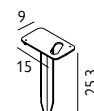

SANDE-SPIKE Optional spike accessory