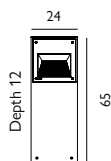

NAMSOS-BOL-M-GR

NAMSOS-BOL-M-AL

LED Short Bollard

Max. Wattage: 9.6W LED

LED Lumens: 1278 Lm

Colour Temp.: 3000K

LED is dimmable (TE)

Finish: Aluminium or Graphite

Warranty: 5 years*

NAMSOS-BOL-M-GR