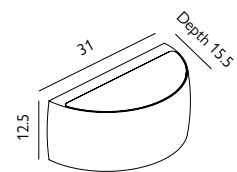

VASA-E27-GRA

Up/Down Wall Light

Max. Wattage: 15W LED E27 / 57W Halogen E27

Finish: Graphite

Warranty: 5 years*

HALDEN-E27-GRA

VASA-E27-GRA