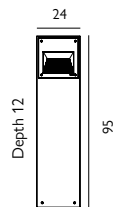

NAMSOS-BOL-L-AL

LED Tall Bollard

Max. Wattage: 9.6W LED

LED Lumens: 1278 Lm

Colour Temp.: 3000K

LED is dimmable (TE)

Finish: Aluminium or Graphite

Warranty: 5 years*