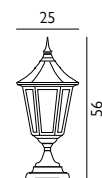

Warranty: 5 years*

Square base- 20cm. Distance between the two holes 9cm.

V3-BLACK

1lt Small Pedestal

Max. Wattage: 18W LED E27 / 77W Halogen E27

Finish: Black

Warranty: 5 years*

Square base -16.5cm. Distance between the two holes 9 cm.