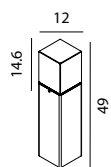

ARENDAAL-M-BLK

Medium Bollard

Max. Wattage: 12W LED E27 / 46W Halogen E27

Finish: Black

Warranty: 5 years*