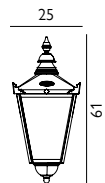

CS7-COPPER

1lt Large Half Wall Light

Max. Wattage: 18W LED E27 / 77W Halogen E27

Finish: Copper

Warranty: 10 years*

CS7-2-COPPER