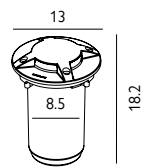

RENA

ACCENT

LED

IP68

CLASS

- Powder coated cast aluminium inground fitting.
- Aluminium cover: (max. load 1000kg).
- UV stabilised Opal polycarbonate.
- Polypropylene box for installation included.
- Standard with 3m cable, and PG plug (a stopper to keep out dirt, dust, oil and water).

RENA-ROUND-BLK

1lt Inground Light Round

Max. Wattage: 7W LED GU10 (included)

LED Lumens: 620Lm

Colour Temp.: 3000K

Finish: Black with Frosted Glass

Warranty: 3 years*