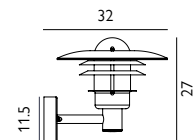

LARVIK-GAL

LARVIK-GAL LARVIK-BLK 1lt Wall Light

Max. Wattage: 15W LED E27 / 57W Halogen E27

Finish: Black or Galvanized

Warranty: Black = 5 years*
Galvanized = 8 years*

Corner brackets available. For Black order C-BKT6-BLACK. For Galvanized order C-BKT8-GAL.