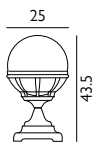

Warranty: 5 years*

B1-BLACK-C

B3-BLACK-C

1lt Pedestal

Max. Wattage: 12W LED E27 / 46W Halogen E27

Finish: Black

Warranty: 5 years*

Concreting anchor supplied.