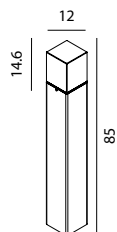

ARENDAAL

BOLLARDS

IP65

CLASS

- Bollards are galvanised steel with black powder coating.
- Wall light is constructed with powder coated aluminium.
- Crystal glass lampshade, satin inside - this may discolour over time.
- Concreting anchors and anchoring supports are supplied for all bollards.

ARENDAAL-L-BLK

Large Bollard

Max. Wattage: 12W LED E27 / 46W Halogen E27

Finish: Black

Warranty: 5 years*