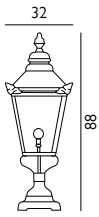

1lt Chain Lantern

Max. Wattage: 18W LED E27 / 77W Halogen E27
Finish: Copper
Warranty: 10 years*

24.5

CS8-COPPER

CSG3-COPPER

1lt Large Pedestal

Max. Wattage: 18W LED E27 / 77W Halogen E27
Finish: Copper & Black
Warranty: Copper = 10 years*
 Aluminium base = 5 years*