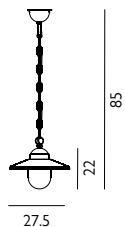

KARLSTAD

SCANDI

IP55

CLASS

- Constructed from galvanized steel. The black finish has additional powder coating.
- Lens: UV stabilised clear polycarbonate.

KARLSTAD-CHAIN-B KARLSTAD-CHAIN-G 1lt Chain Lantern

Max. Wattage: 15W LED E27 / 57W Halogen E27

Finish: Black or Galvanized

Warranty: Black = 5 years*
Galvanized = 8 years*

KARLSTAD-CHAIN-B