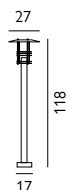

ST4-GALVANIZED