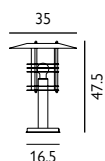

1lt Pedestal

Max. Wattage: 12W LED E27 / 46W Halogen E27

Finish: Galvanized

Warranty: 8 years*

Concreting anchor supplied.

ST3-G-GAL

ST4-GALVANIZED

1lt Pillar