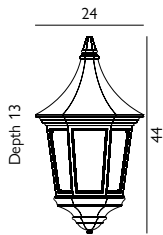

VALENCIA & TURIN

CLASSIC

IP54

CLASS II

- Powder coated aluminium.
- UV stabilised clear polycarbonate lens.

V9-BLACK

Half Wall Lantern

Max. Wattage: 12W LED E27 / 46W Halogen E27

Finish: Black

Warranty: 5 years*