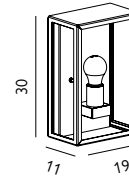

LOFOTEN7-BLK Half Wall Light

Max. Wattage: 15W LED E27 / 57W Halogen E27

Finish: Black

Warranty: 3 years*

LOFOTEN8-BLK