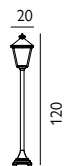

T4-BLACK

1lt Small Pillar

Max. Wattage: 18W LED E27 /
77W Halogen E27

Finish: Black

Warranty: 5 years*