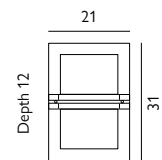

BASEL-E27-BLK-C
BASEL-E27-GAL-C
BASEL-E27-S-S-C
1lt Wall Light

Max. Wattage: 15W LED E27 / 57W Halogen E27

Finish: Black, Galvanized or Stainless Steel

Warranty: Black = 5 years*
Galvanized = 8 years* Stainless Steel = 10 years*