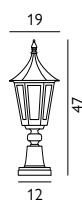

Hexagonal foot. Distance between bolt holes is 17.5 cm (three bolts).

R5-BLACK

R3-BLACK

1lt Pedestal

Max. Wattage: 12W LED E27 / 46W Halogen E27

Finish: Black

Warranty: 3 years*

Concreting anchor supplied.