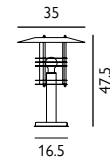

ST3-G-BLACK

ST3-G-BLACK

1lt Pedestal

Max. Wattage: 12W LED E27 / 46W Halogen E27

Finish: Black

Warranty: 5 years*

Concreting anchor supplied.

ST4-BLACK