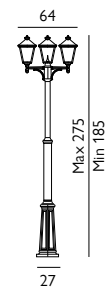

T7-BLACK

3lt Lamp Post

Max. Wattage: 3 x 18W LED E27 / 3 x 77W Halogen E27

Finish: Black

Warranty: 5 years*