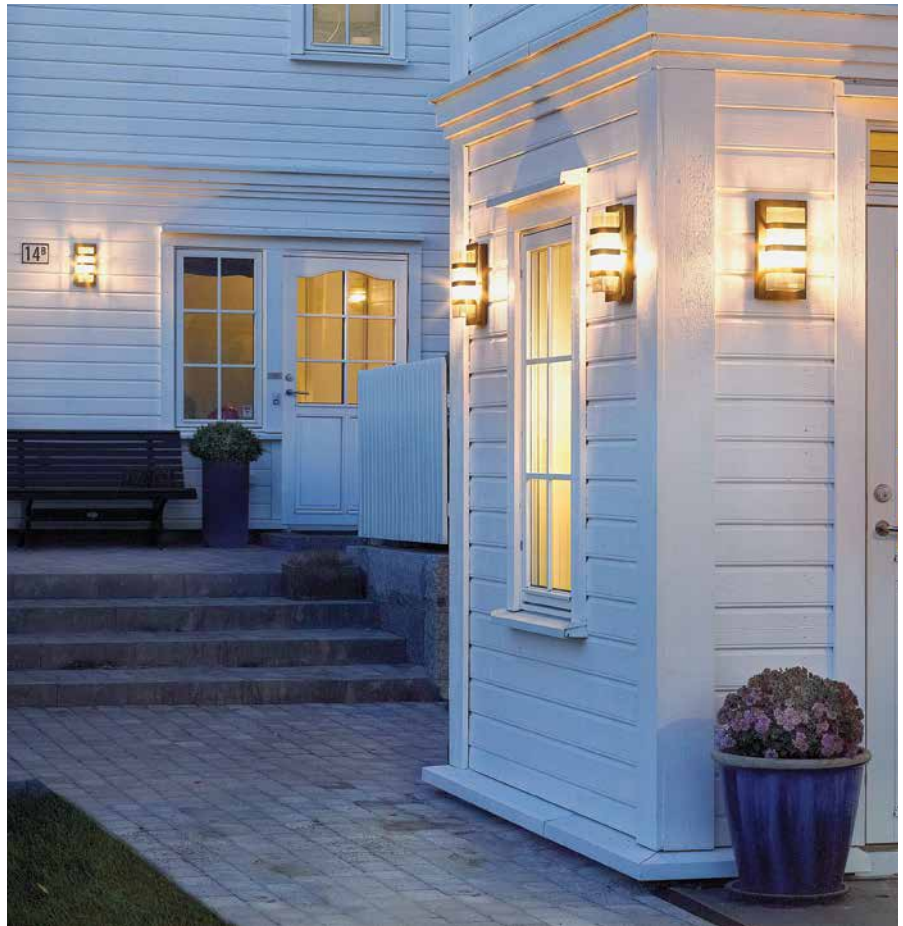

BODEN

CONTEMPORARY

IP54

CLASS

- Wallplate cast in aluminium.
  Front in galvanized steel powder coated black.
- UV stabilised clear or opal polycarbonate lens.

BODEN-E27-BLK-O BODEN-E27-BLK-C 1lt Wall Light

Max. Wattage: 12W LED E27 /

46W Halogen E27

Finish: Black

Warranty: 5 years*

BODEN-E27-BLK-O