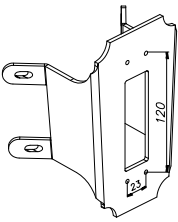

C-BKT9-BLK

For Black wall models:
Rimini