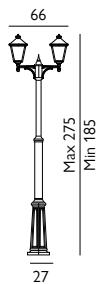

Max. Wattage: 2 x 18W LED E27 /
2 x 77W Halogen E27

Finish: Black

Warranty: 5 years*

T6-BLACK

T4-BLACK

1lt Small Pillar

Max. Wattage: 18W LED E27 /
77W Halogen E27

Finish: Black