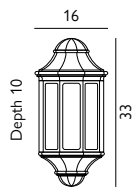

M8-2-MINI-WHITE

M8-2-MINI-BLACK

Mini Half Wall Lantern

Max. Wattage: 12W LED E27 /
46W Halogen E27

Finish: Black or White

Warranty: 5 years*

M8-2-MINI-WHITE