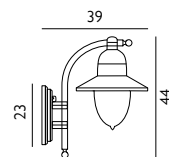

C2-BLACK 1lt Wall Light

Max. Wattage: 15W LED E27 / 57W Halogen E27

Finish: Black

Warranty: 5 years*

For corner bracket order C-BKT4-BLK.