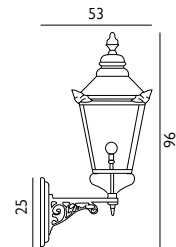

CSG1-COPPER 1lt Large Up Wall Light

Max. Wattage: 18W LED E27 / 77W Halogen E27

Finish: Copper

Warranty: Copper = 10 years*
Aluminium base = 5 years*