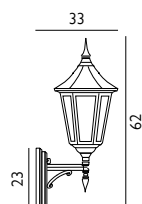

V1-BLACK

1lt Small Up Wall Light

Max. Wattage: 18W LED E27 /
77W Halogen E27

Finish: Black

Warranty: 5 years*

V1-BLACK