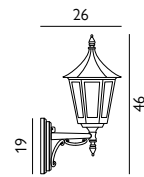

R1-BLACK 1lt Up Wall Light

Max. Wattage: 12W LED E27 / 46W Halogen E27

Finish: Black

Warranty: 3 years*

For corner bracket order C-BKT9-BLK.