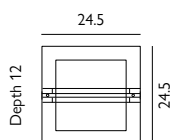

BERN

CONTEMPORARY

IP54 CLASS

- Wallplate in aluminium. Front in galvanized steel, stainless steel or powder coated black steel.
- Heavy clear glass.
- We use Marine Grade 316L stainless steel on BERN-E27-S-S-C (to maintain, see page 134).

BERN-E27-BLK-C BERN-E27-GAL-C BERN-E27-S-S-C 1lt Wall Light

Max. Wattage: 12W LED E27 / 46W Halogen E27

Finish: Black, Galvanized or Stainless Steel

Warranty: Black = 5 years*
Galvanized = 8 years* Stainless Steel = 10 years*

BERN-E27-BLK-C