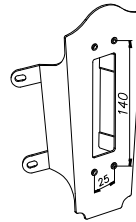

C-BKT4-BLK (Black)

For Black wall models:
Bologna, Chelsea, Turin,
Valencia, Como, and Firenze