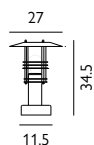

ST3-GALV

1lt Pedestal

Max. Wattage: 12W LED E27 / 46W Halogen E27

Finish: Galvanized

Warranty: 8 years*

ST3-GALV