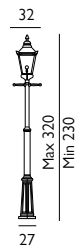

CSG5-COPPER 1lt Lamp Post

Max. Wattage: 18W LED E27 / 77W Halogen E27

Finish: Copper & Black

Warranty: Copper = 10 years*
Aluminium base = 5 years*