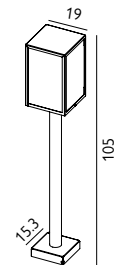

LOFOTEN4-BLK

LOFOTEN4-BLK

Pillar

Max. Wattage: 15W LED E27 / 57W Halogen E27

Finish: Black

Warranty: 3 years*

Concreting anchors and anchoring supports are supplied for all pillars.