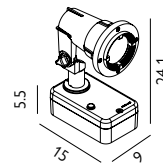

SANDE-ARM-S-GR 1lt Short Arm Spot Light

Max. Wattage: 7W LED GU10 (included)
LED Lumens: 620Lm
Colour Temp.: 3000K
36° beam angle
Finish: Graphite
Warranty: 5 years*

SANDE-CAP Optional cap accessory