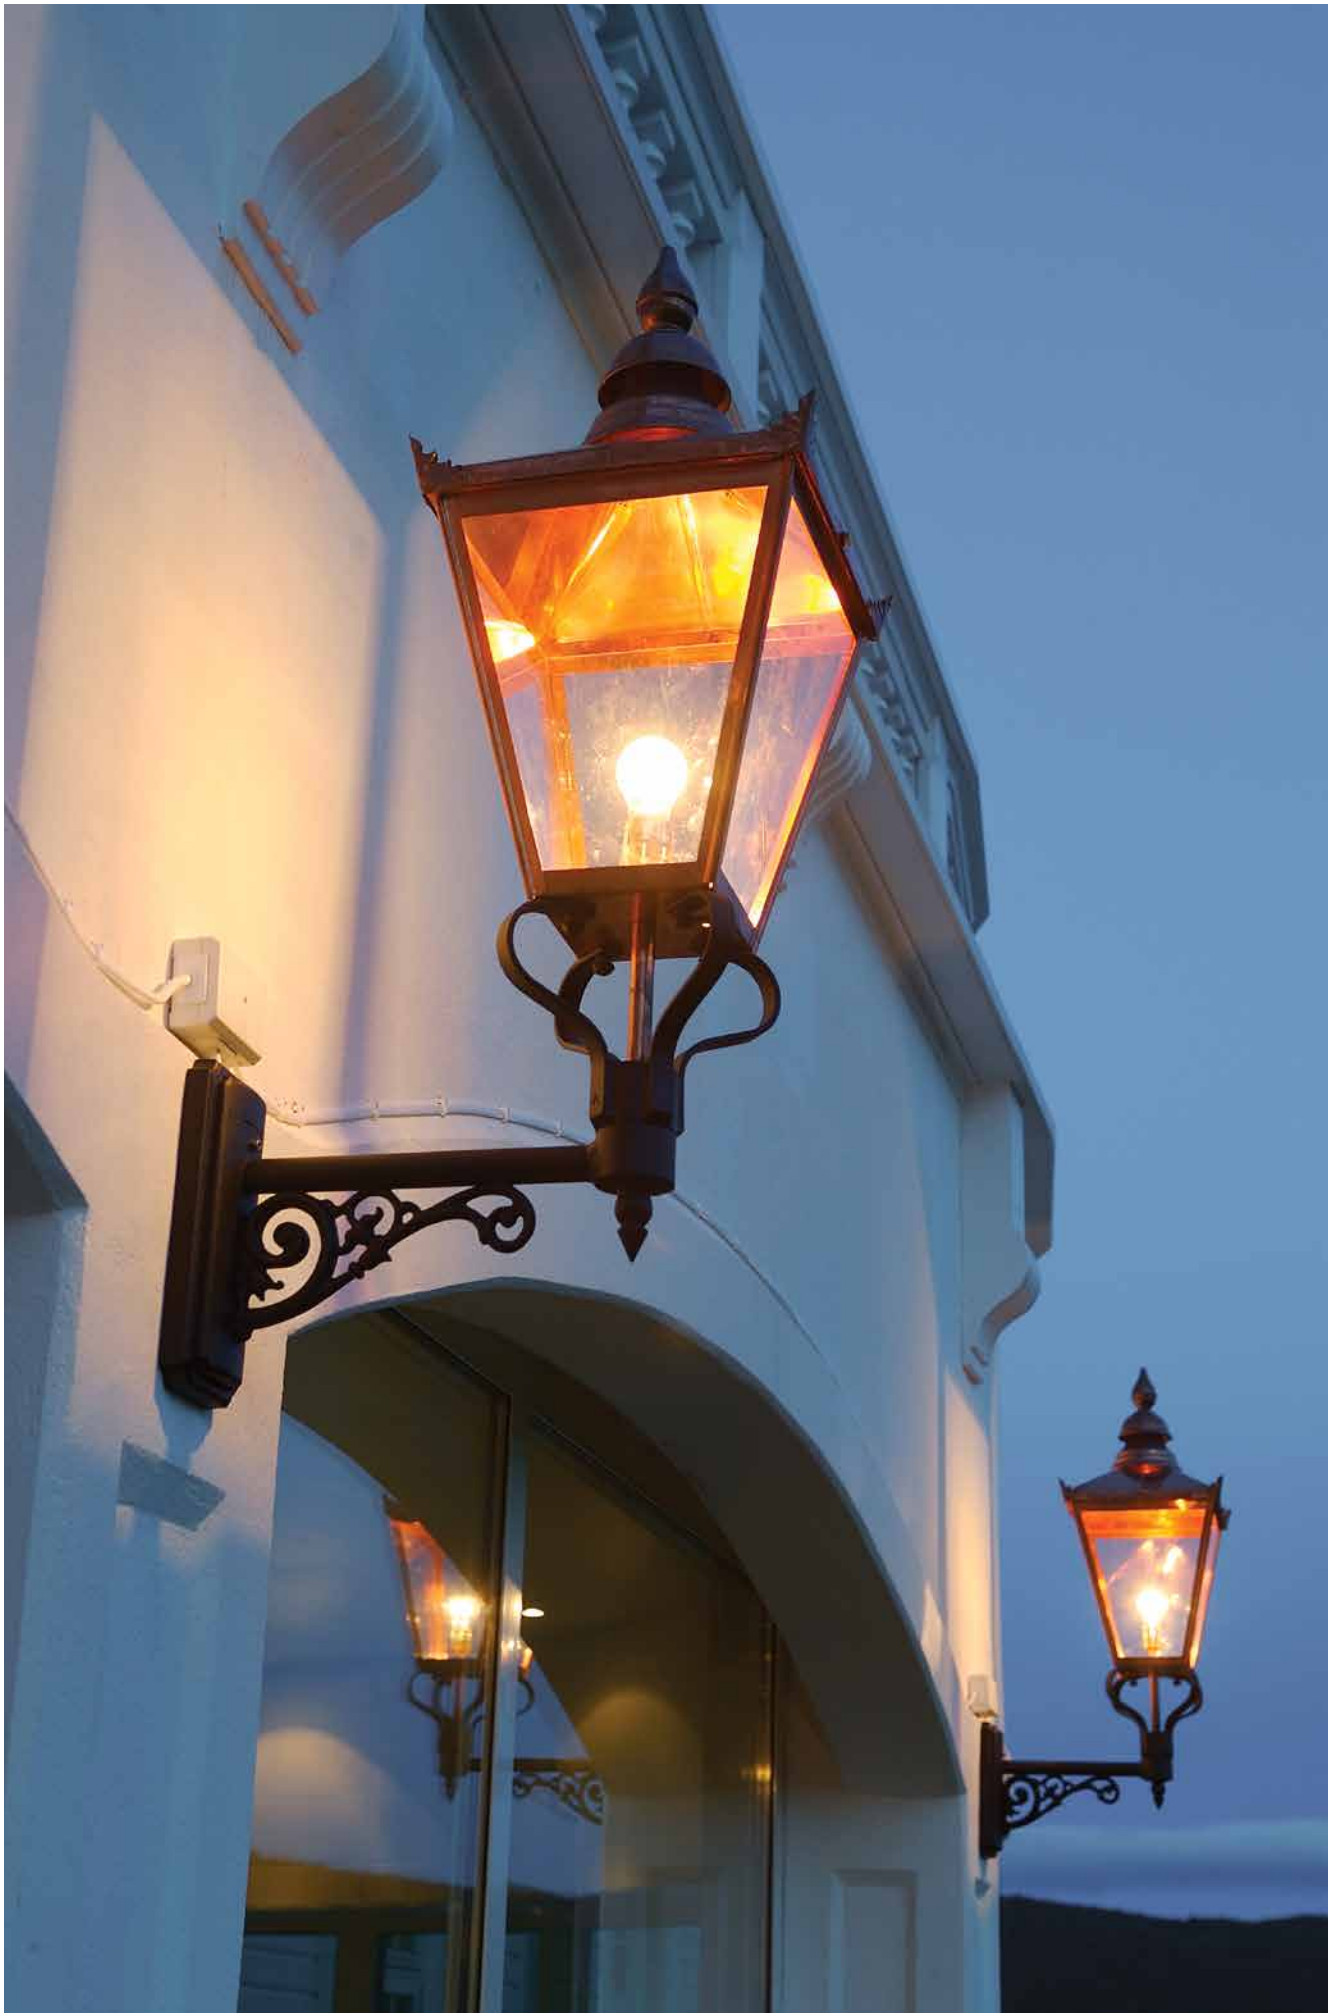

Warranty: Black = 5 years*
Galvanized = 8 years*

MANDAL-DN-GAL

MANDAL-DN-BLK

CLASSIC

CHELSEA CLASSIC

IP44

CLASS

- Natural copper. Brackets and posts manufactured in aluminium and powder coated in black.
- Clear polycarbonate lens.
- Copper lanterns have a raw finish to allow natural patina over time.
- For corner bracket order C-BKT4-BLK.