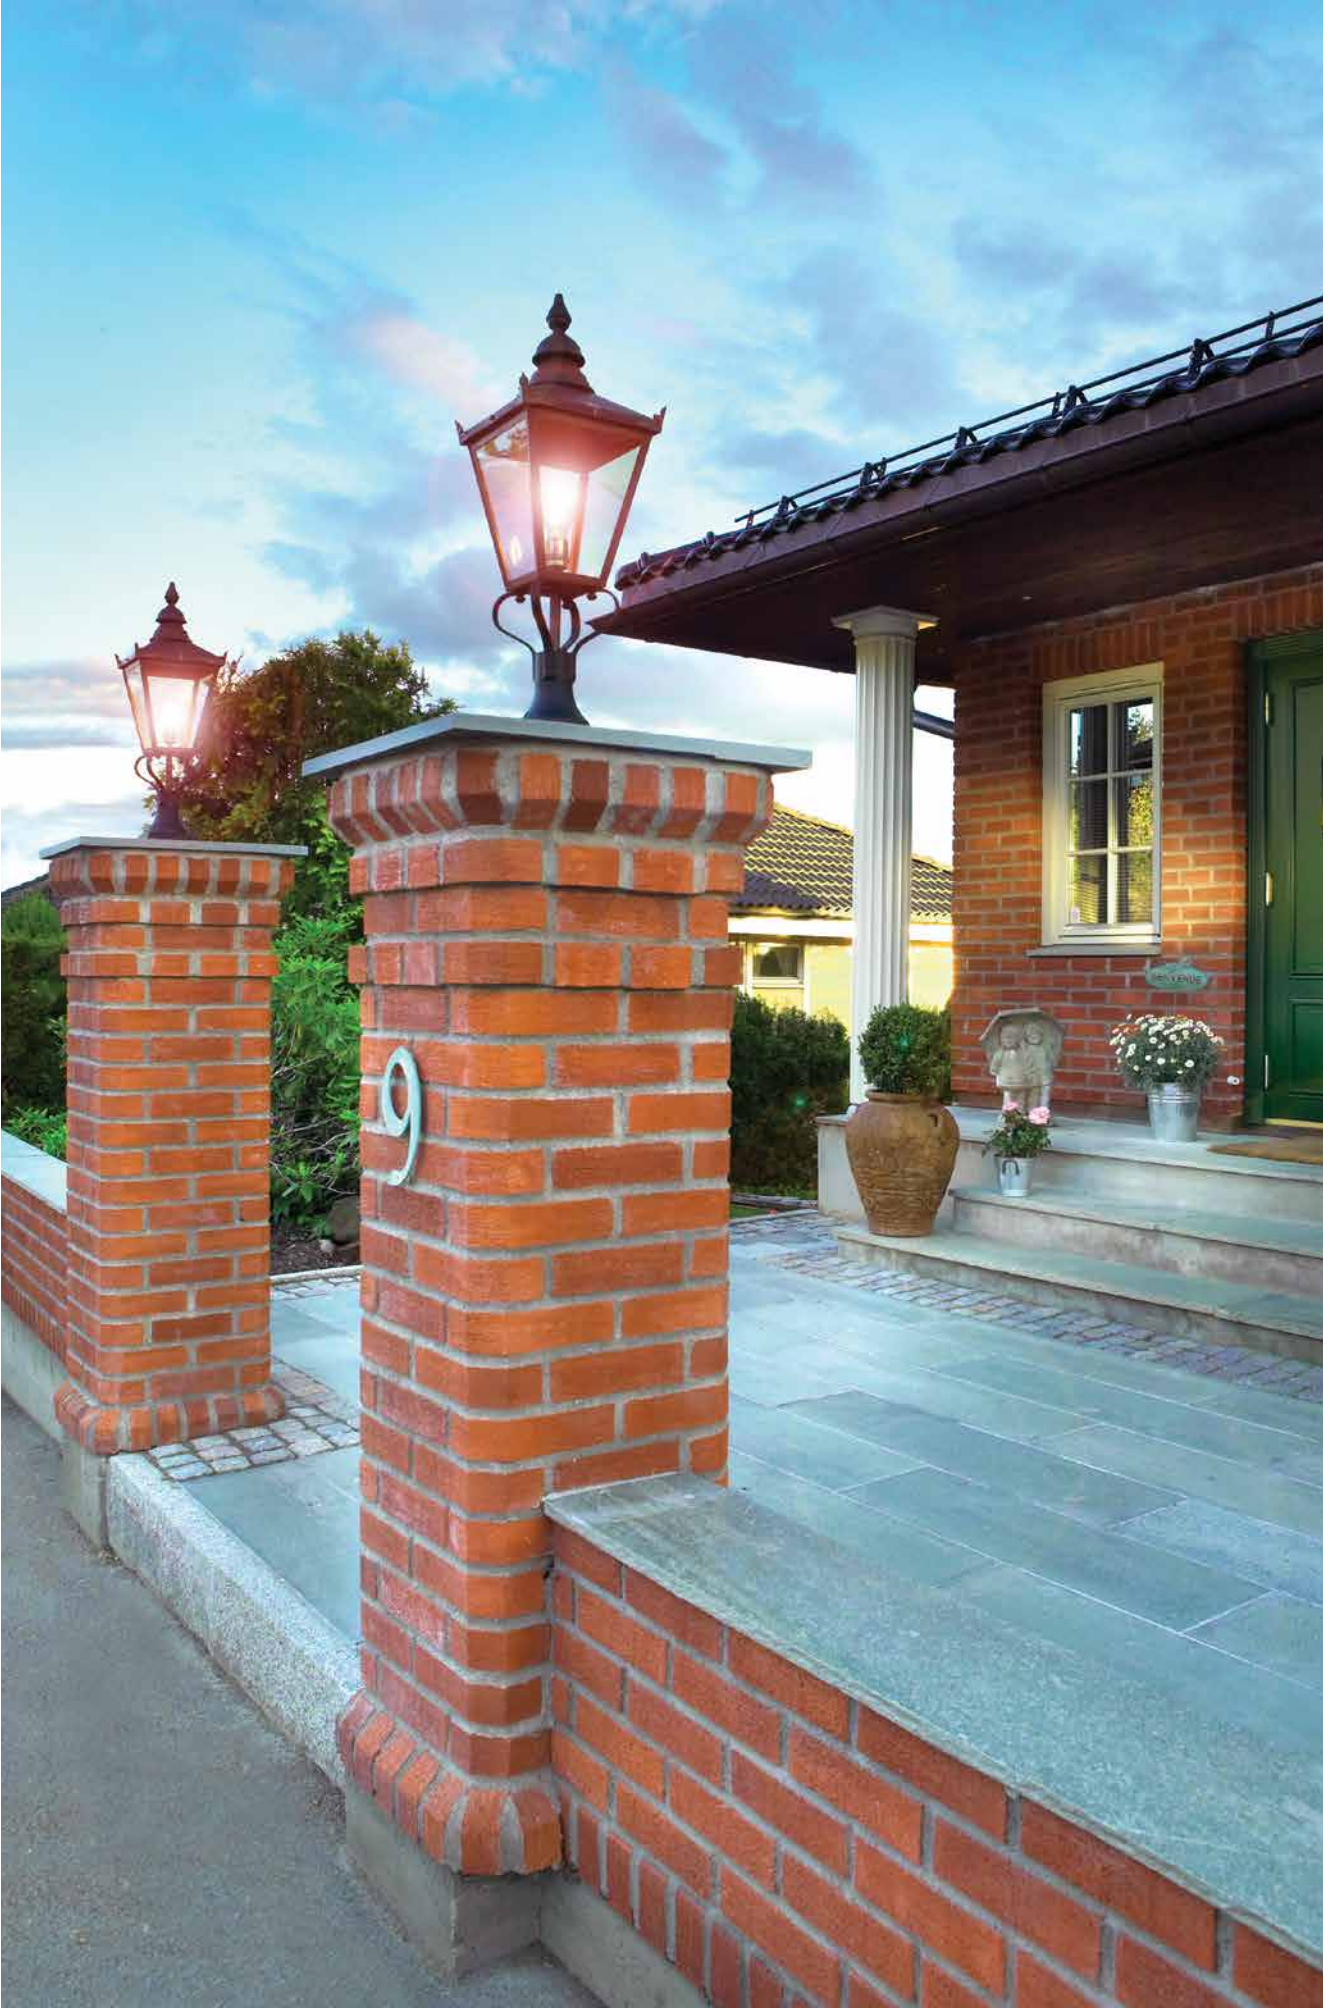

16.5

CSG3-COPPER

CS3-COPPER

1lt Pedestal

Max. Wattage: 18W LED E27 / 77W Halogen E27
Finish: Copper & Black
Warranty: Copper = 10 years*
 Aluminium base = 5 years*

16.5

CS3-COPPER

CHELSEA