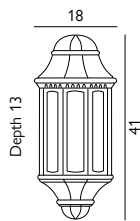

M8-WHITE

Half Wall Lantern

Max. Wattage: 12W LED E27 /
46W Halogen E27

Finish: Black or White

Warranty: 5 years*

M8-BLACK

M8-WHITE

M8-2-MINI-WHITE