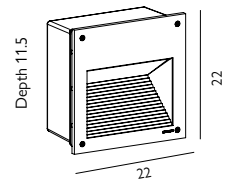

NAMSOS-WALL-AL NAMSOS-WALL-GR LED Recessed Wall Light

Max. Wattage: 9.6W LED
LED Lumens: 1278Lm
Colour Temp.: 3000K
LED is dimmable via Trailing Edge (TE)
Finish: Aluminium or Graphite
Warranty: 5 years*