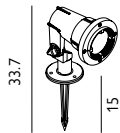

LED Lumens: 620Lm

Colour Temp.: 3000K

36° beam angle

Finish: Graphite

Warranty: 5 years*

(5m cable. Includes spike)

SANDE-CAP

Optional cap accessory