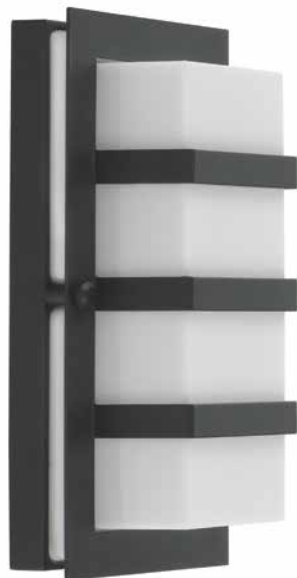

BODEN

CONTEMPORARY

IP54

CLASS

- Wallplate cast in aluminium.
  Front in galvanized steel powder coated black.
- UV stabilised clear or opal polycarbonate lens.

BODEN-E27-BLK-O BODEN-E27-BLK-C 1lt Wall Light

Max. Wattage: 12W LED E27 /

46W Halogen E27

Finish: Black

Warranty: 5 years*

BODEN-E27-BLK-O