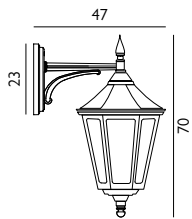

VALENCIA

CLASSIC

- Powder coated cast aluminium.
- UV stabilised clear polycarbonate lens.
- For corner bracket order C-BKT4-BLK.

VG2-BLACK

1lt Large Down Wall Light

Max. Wattage: 18W LED E27 / 77W Halogen E27
Finish: Black
Warranty: 5 years*