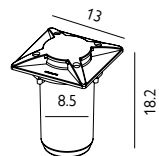

RENA-SQUARE-BLK

1lt Inground Light Square

Max. Wattage: 7W LED GU10 (included)

LED Lumens: 620Lm

Colour Temp.: 3000K

Finish: Black with Frosted Glass

Warranty: 3 years*