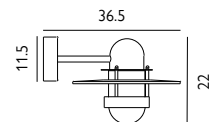

BERGEN-BLACK-C
BERGEN-GAL-C
1lt Wall Lantern

Max. Wattage: 15W LED E27 / 57W Halogen E27

Finish: Black or Galvanized

Warranty: Black = 5 years*
Galvanized = 8 years*

Corner brackets available. For Black order C-BKT6-BLACK. For Galvanized order C-BKT8-GAL.