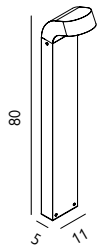

MOLDE-GRA

LED Bollard

Max. Wattage: 8W LED

LED Lumens: 978 Lm

Colour Temp.: 3000K

LED is dimmable (Triac)

Finish: Graphite

Warranty: 5 years*