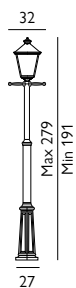

Finish: Black

Warranty: 5 years*

TG6-BLACK

TG5-BLACK

1lt Large Lamp Post

Max. Wattage: 18W LED E27 /
77W Halogen E27

Finish: Black

Warranty: 5 years*