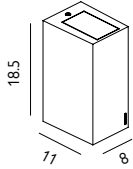

LILLEHAMMER

ACCENT

LED

IP54

CLASS

- Powder coated cast aluminium.
- Clear safety glass.

LILLEHAMMER-AL
LILLEHAMMER-GR
LILLEHAMMER-W
2lt Up/Down Wall Light

Max. Wattage: 7.1W LED

LED Lumens: 2 x 3W LED, 2 x 435 Lm

Colour Temp: 3000K

LED is dimmable via Trailing Edge (TE)

Finish: Aluminium, Graphite, or White

Warranty: 5 years*

LILLEHAMMER-AL