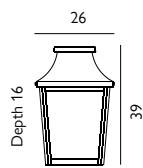

CHELSEA

CLASSIC

IP44

CLASS

- Natural copper.
- Clear polycarbonate lens.
- Copper lanterns have a raw finish to allow natural patina over time.

CS7-2-L-COPPER

1lt Large Half Wall Light

Max. Wattage: 15W LED E27 / 57W Halogen E27

Finish: Copper

Warranty: 10 years*