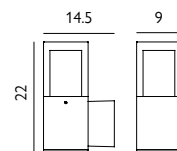

ARENDAL-WALL-BLK 1lt Wall Light

Max. Wattage: 12W LED E27 /
46W Halogen E27
Finish: Black
Warranty: 3 years*