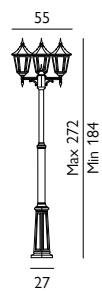

V7-BLACK

3lt Lamp Post

Max. Wattage: 3 x 18W LED E27 /
3 x 77W Halogen E27

Finish: Black

Warranty: 5 years*