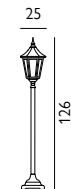

Max. Wattage: 18W LED E27 /
77W Halogen E27

Finish: Black

Warranty: 5 years*

*Square base -16.5cm. Distance
between the two holes 9 cm.*

Concreting anchor supplied.

V4-BLACK