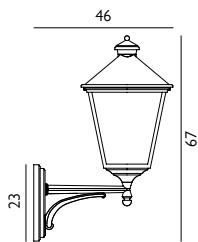

TURIN

CLASSIC

IP54

CLASS

- Powder coated cast aluminium.
- UV stabilised clear polycarbonate lens.
- Corner bracket available, order C-BKT4-BLK.

TG1-BLACK

1lt Large Wall Lantern

Max. Wattage: 18W LED E27 / 77W Halogen E27

Finish: Black

Warranty: 5 years*