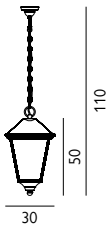

TURIN

CLASSIC

IP54

CLASS

- Powder coated cast aluminium.
- UV stabilised clear polycarbonate lens.

TG8-BLACK

1lt Large Chain Lantern

Max. Wattage: 18W LED E27 / 77W Halogen E27

Finish: Black

Warranty: 5 years