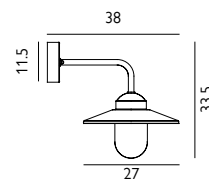

VANSBRO-BLK
VANSBRO-GAL
1lt Wall Lantern

Max. Wattage: 15W LED E27 / 57W Halogen E27

Finish: Black or Galvanized

Warranty: Black = 5 years*
Galvanized = 8 years*

Corner brackets available. For Black order C-BKT6-BLACK. For Galvanized order C-BKT8-GAL.