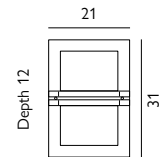

BASEL-E27-GAL-F

BASEL-E27-S-S-F

BASEL

CONTEMPORARY

IP54

CLASS I

- Wallplate in aluminium. Front in galvanized steel, stainless steel or powder coated black steel.
- Heavy clear glass.
- We use Marine Grade 316L stainless steel on BASEL-E27-S-S-C (to maintain, see page 134).