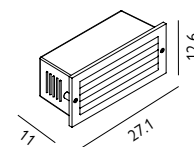

GSTAD-LVD-LED-G

LED Recessed Wall Light

Max. Wattage: 7.4W LED

LED Lumens: 981Lm

Colour Temp.: 3000K

LED is dimmable via Trailing Edge (TE)

Finish: Graphite

Warranty: 5 years*