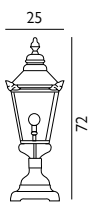

16.5

CSG3-COPPER

CS3-COPPER

1lt Pedestal

Max. Wattage: 18W LED E27 / 77W Halogen E27
Finish: Copper & Black
Warranty: Copper = 10 years*
 Aluminium base = 5 years*

16.5

CS3-COPPER

CHELSEA