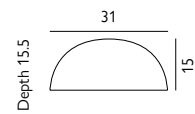

HALDEN-E27-GRA

Down Wall Light

Max. Wattage: 15W LED E27 / 57W Halogen E27

Finish: Graphite

Warranty: 5 years*