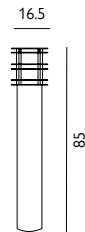

ST-BOLSW-L-E27-B

Large Bollard

Max. Wattage: 12W LED E27 / 46W Halogen E27

Finish: Stained Wood & Black

Warranty: Wood = 2 years*
Black = 5 years*

ST-BOLSW-L-E27-B

ST-BOLNW-L-E27-G

ST-BOLNW-L-E27-G