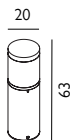

EGERSUND-M-GR

LED Medium Bollard

Max. Wattage: 20.3W LED

LED Lumens: 2240 Lm

Colour Temp.: 3000K

Finish: Graphite

Warranty: 5 years*