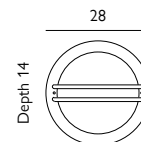

BREMEN-E27-GAL-O

Wall Light

Max. Wattage: 12W LED E27 / 46W Halogen E27
Finish: Galvanized
Warranty: 8 years*

BERLIN-E27-BLK-O