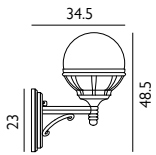

B1-BLACK-C

1lt Up Wall Light

Max. Wattage: 12W LED E27 / 46W Halogen E27

Finish: Black

Warranty: 5 years*