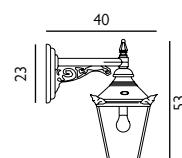

Finish: Copper

Warranty: Copper = 10 years*
Aluminium base = 5 years*

CS2-COPPER

CS2-COPPER 1lt Down Wall Lantern

Max. Wattage: 18W LED E27 / 77W Halogen E27

Finish: Copper

Warranty: Copper = 10 years*
Aluminium base = 5 years*