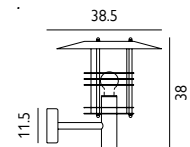

ST1-G-GAL
ST1-G-BLK
1lt Large Wall Light

Max. Wattage: 12W LED E27 / 46W Halogen E27

Finish: Black or Galvanized

Warranty: Black = 5 years*
Galvanized = 8 years*

Corner brackets available. For Black order C-BKT6-BLACK. For Galvanized order C-BKT8-GAL

ST1-G-BLK

ST1-BLACK
ST1-GALVANIZED
1lt Wall Light

Max. Wattage: 12W LED E27 / 46W Halogen E27

Finish: Black or Galvanized

Warranty: Black = 5 years*
Galvanized = 8 years*

Corner brackets available. For Black order C-BKT6-BLACK. For Galvanized order C-BKT8-GAL