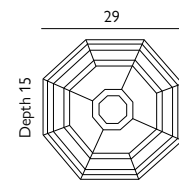

LA8-BLACK
LA8-WHITE
Ceiling Light

Max. Wattage: 12W LED E27 /
46W Halogen E27

Finish: Black or White

Warranty: 5 years*

LA8-WHITE