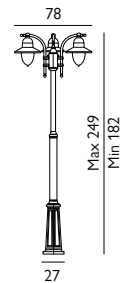

Finish: Black

Warranty: 5 years*

Hexagonal foot. Distance between the 3 holes is 20.5cm.

Concreting anchor and anchoring support supplied.

C7-BLACK

C2-BLACK

C2-BLACK 1lt Wall Light

Max. Wattage: 15W LED E27 / 57W Halogen E27