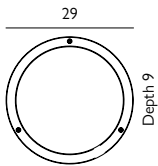

BORNHOLM & RONDANE

CONTEMPORARY

LED

IP65

CLASS I

- Powder coated cast aluminium.
- Supplied with opal polycarbonate lens.
- Suitable for wall and ceiling mounting.

BHOLM-LED-GR

LED Wall/Ceiling Light

Max. Wattage: 10W LED
LED Lumens: 1100 lumen
Colour Temp: 3000K
LED is dimmable (Triac)
Finish: Graphite
Warranty: 5 years*