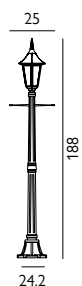

Hexagonal foot. Distance between bolt holes is 17.5 cm (three bolts).

R5-BLACK

R3-BLACK

1lt Pedestal

Max. Wattage: 12W LED E27 / 46W Halogen E27

Finish: Black

Warranty: 3 years*

Concreting anchor supplied.