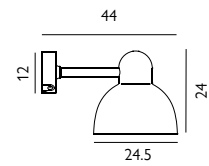

KOSTER-WALL-GR

1lt Wall Light

Max. Wattage: 17.5W LED
LED Lumens: 1950 lumen
Colour Temp: 3000K
Finish: Graphite
Warranty: 5 years*

*Corner bracket available.
Order C-BKT12-GRA.*