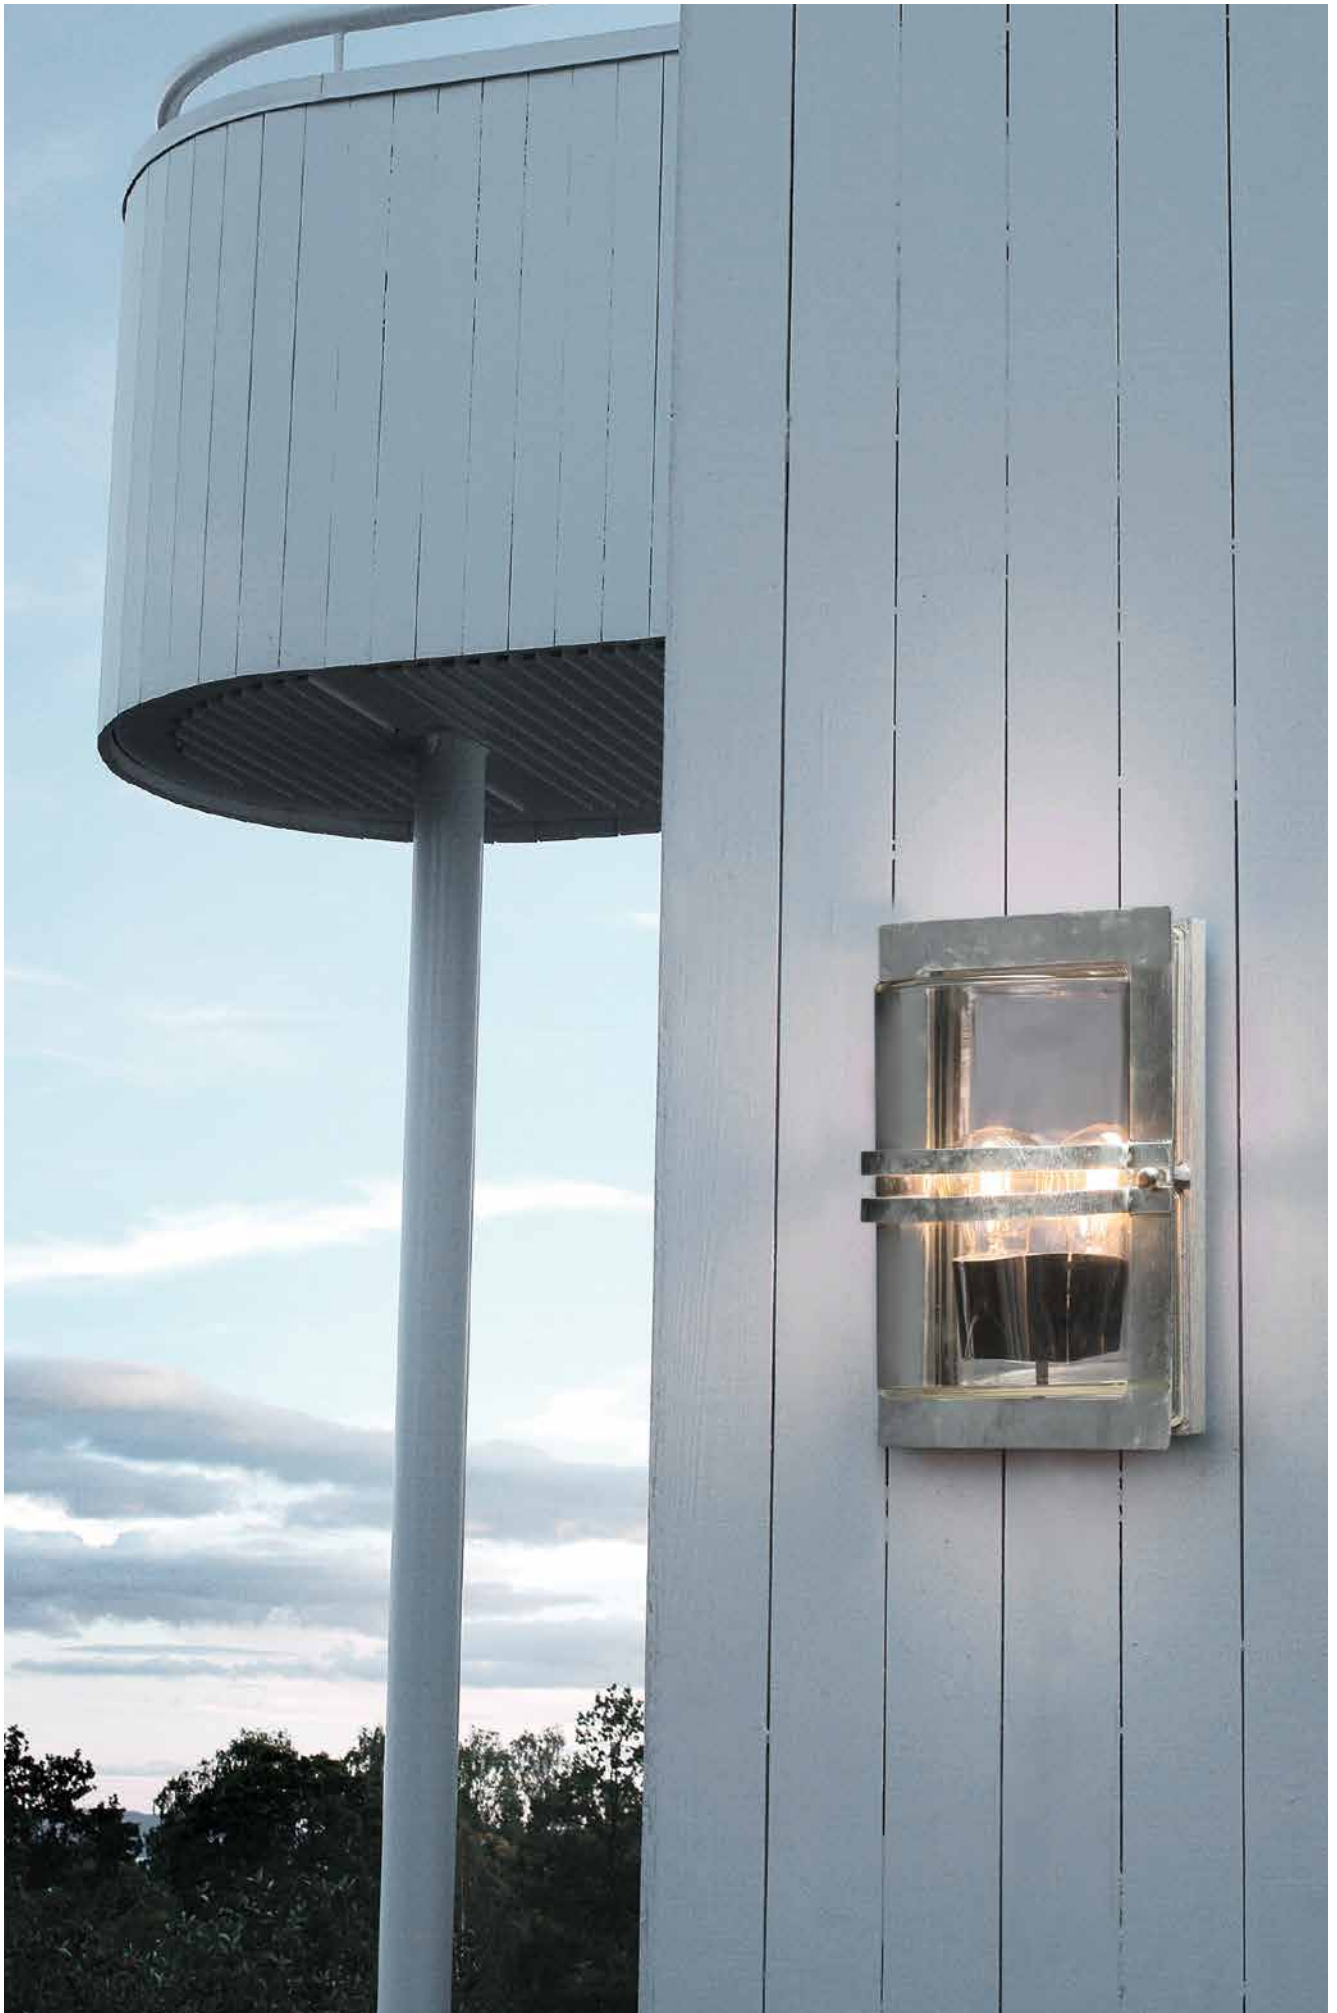

BASEL-E27-S-S-F