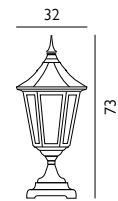

Warranty: 5 years*

Square base- 20cm. Distance between the two holes 9cm.

V3-BLACK

1lt Small Pedestal

Max. Wattage: 18W LED E27 / 77W Halogen E27

Finish: Black

Warranty: 5 years*

Square base -16.5cm. Distance between the two holes 9 cm.