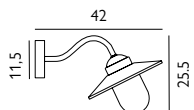

KARLSTAD-GAL-C