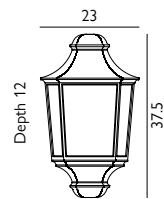

TURIN CLASSIC

IP54

CLASS

- Powder coated cast aluminium.
- UV stabilised clear polycarbonate lens.

T9-BLACK
T9-WHITE
Half Wall Lantern

Max. Wattage: 12W LED E27 /
46W Halogen E27

Finish: Black or White

Warranty: 5 years*