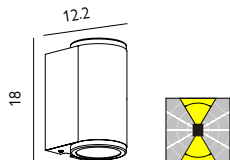

MANDAL

ACCENT

LED

IP44

CLASS

- Wallplate and front in Galvanized steel.
- Clear safety glass.

MANDAL-UD-GAL MANDAL-UD-BLK 2lt Up/Down Wall Light

Max. Wattage: 2 x 7W LED
GU10 (included)

LED Lumens: 2 x 620Lm

Colour Temp.: 3000K

Finish: Galvanized or Black

Warranty: Black = 5 years*
Galvanized = 8 years*

MANDAL-UD-GAL