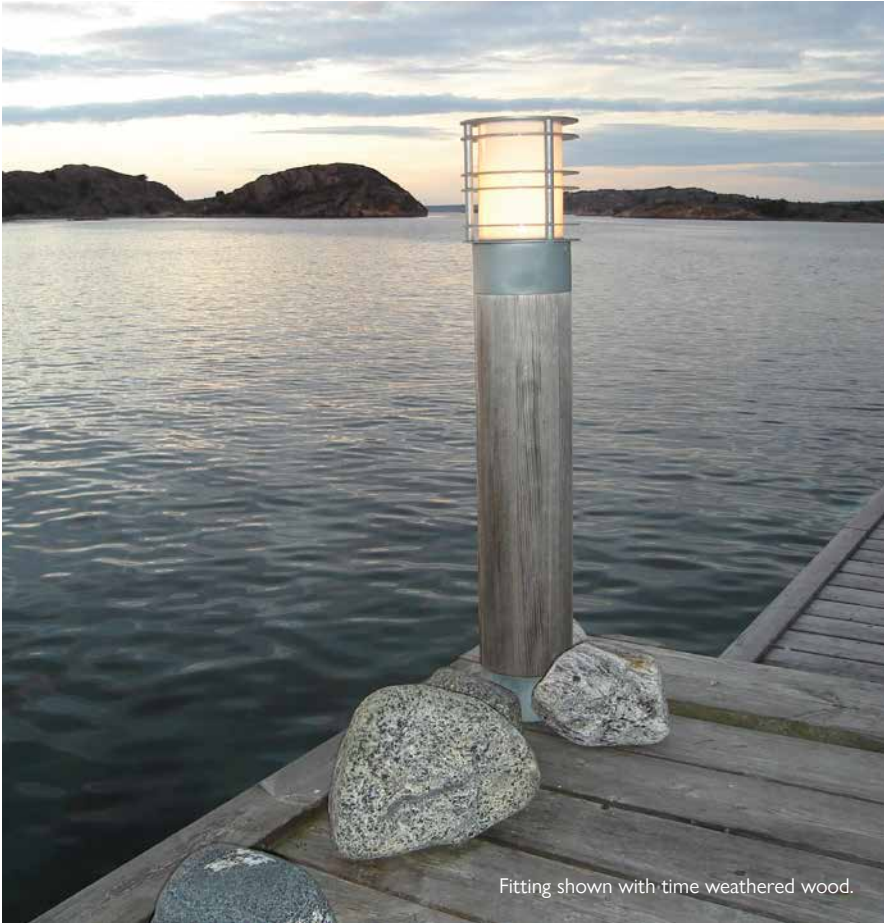

BOLLARDS

- Impregnated Scandinavian Pine wood allows custom colours to be applied by end user. The Black bollard is already treated twice during production with brown oil stain.
- Opal polycarbonate lens.
- Concreting anchors and anchoring supports are supplied for all bollards.