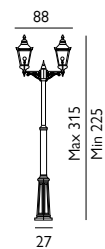

CS6-COPPER 2lt Lamp Post

Max. Wattage: 2 x 18W LED E27 / 2 x 77W Halogen E27

Finish: Copper & Black

Warranty: Copper = 10 years*
Aluminium base = 5 years*