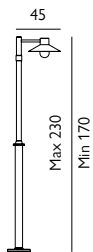

LUND

SCANDI

IP55

CLASS

- Constructed from galvanized steel. The black finish has additional powder coating.
- Supplied with UV stabilised clear polycarbonate.
- Telescopic pole.

LUND5-GAL-C LUND5-BLACK-C 1lt Lamp Post

Max. Wattage: 15W LED E27 /
57W Halogen E27

Finish: Black or Galvanized

Warranty: Black = 5 years*

Galvanized = 8 years*

Concreting anchor and anchoring support supplied.