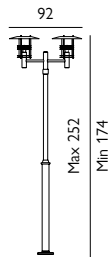

Diameter foot: 23.5 cm. The distance between bolt holes (3 bolts) is 18 cm.

ST6-GALVANIZED

ST6-BLACK

OSLO

SCANDI

IP55

CLASS

- Constructed from galvanized steel. The black finish has additional powder coating.
- Lens: UV stabilised clear polycarbonate.
- Telescopic pole.