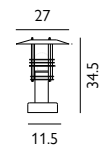

ST3-BLACK

1lt Pedestal

Max. Wattage: 12W LED E27 / 46W Halogen E27

Finish: Black

Warranty: 5 years*