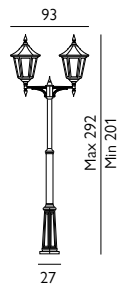

VALENCIA

CLASSIC

IP54

CLASS

- Powder coated cast aluminium.
- UV stabilised clear polycarbonate lens.
- Hexagonal foot. Distance between the three holes is 20.5 cm.
- Concreting anchor and anchoring support supplied.

VG6-BLACK

2lt Large Lamp Post

Max. Wattage: 2 x 18W LED E27 /
2 x 77W Halogen E27

Finish: Black

Warranty: 5 years*