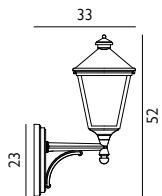

T1-BLACK

1lt Small Wall Lantern

Max. Wattage: 18W LED E27 / 77W Halogen E27

Finish: Black

Warranty: 5 years*

TG1-BLACK