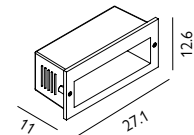

NAMSOS-WALL-GAL LED Recessed Wall Light

Max. Wattage: 5.2W LED

LED Lumens: 629Lm

Colour Temp: 3000K

LED is dimmable via Trailing Edge (TE)

Finish: Galvanized

Warranty: 8 years*