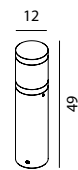

EGSUND-MINI-M-GR LED Short Bollard

Max. Wattage: 10W LED
LED Lumens: 1100 Lm
Colour Temp.: 3000K
LED is dimmable (Triac)
Finish: Graphite
Warranty: 5 years*

EGSUND-MINI-M-GR