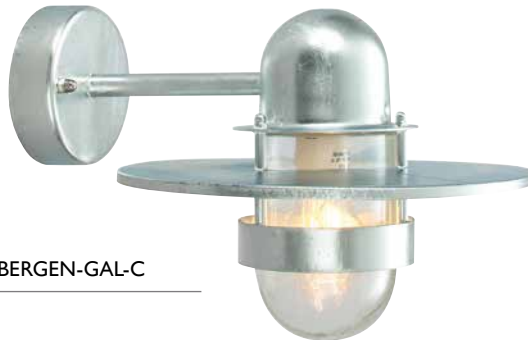

BERGEN-GAL-C

VANSBRO-BLK

VANSBRO-GAL

IP55

CLASS II

- Constructed from galvanized steel
The black finish has additional powder coating.
- Lens: UV stabilised clear polycarbonate.

BERGEN-BLACK-C
BERGEN-GAL-C
1lt Wall Lantern