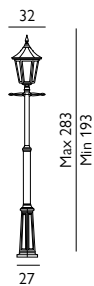

VG5-BLACK

1lt Large Lamp Post

Max. Wattage: 18W LED E27 /
77W Halogen E27

Finish: Black

Warranty: 5 years*