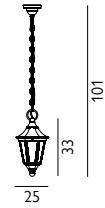

Max. Wattage: 18W LED E27 /
77W Halogen E27

Finish: Black

Warranty: 5 years*

V4-BLACK
1t Pillar