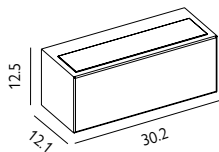

ASKER-E27-LG-GRA

Large Up/Down Light

Max. Wattage: 12W LED E27 /
46W Halogen E27

Finish: Graphite

Warranty: 5 years*