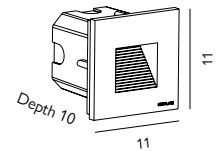

NAMSOS-MINI-AL NAMSOS-MINI-GR Mini Recessed Wall Light

Max. Wattage: 4W LED
LED Lumens: 352Lm
Colour Temp.: 3000K
LED is dimmable (Triac)
Finish: Aluminium or Graphite
Warranty: 5 years*

NAMSOS-WALL-AL