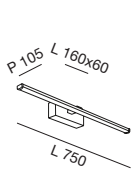

LED
A++ A

WALL

CE IP44

LED WARM WHITE
15W - 1350 lm

3361-28-138

Cromo - Chrome
Chromé - Verchromt