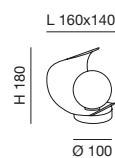

LED WARM WHITE
6W - 540 lm

3414-30-102

Bianco - White
Blanc - Weiss

3414-30-137

Argento - Silver
Argent - Silber

3414-30-225

Oro opaco - Gold matt
Or mat - Gold edelmatt

Regolazione luce al tocco
Touch dimmer
Variateur sensitif
Touchdimmer