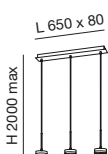

SUSPENSION

LED WARM WHITE
24W - 2100 lm

3239-47-212

Alluminio spazzolato
Brushed aluminum
Aluminium brossé
Aluminium gebuerstet

LED dimmerabile - Dimmable LED
LED dimmable - LED dimmbar

Compatibile - Compatible - Kompatibel
3572-00-001 dimmable
[Pagina - Page - Seite 5]