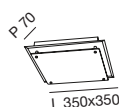

CEILING

CE Ⓢ ⊕ IP20

LED NATURAL WHITE
21W - 2100 lm

3285-65-102

Bianco - White
Blanc - Weiss

LED
A++ A