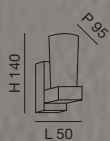

LED
A++ A

WALL

CE Ⓢ IP44

LED WARM WHITE
5W - 450 lm

3431-21-138

Cromo - Chrome
Chromé - Verchromt