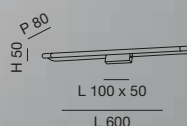

WALL

CE IP44

LED WARM WHITE
20W - 2200 lm

3552-28-119

Ottone satinato - Satined brass
Laiton satiné - Messing satiniert

3552-28-138

Cromo - Chrome
Chromé - Verchromt

LED
A++ A