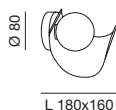

LED WARM WHITE
6W - 540 lm

3414-21-102

Bianco - White
Blanc - Weiss

3414-21-137

Argento - Silver
Argent - Silber

3414-21-225

Oro opaco - Gold matt
Or mat - Gold edelmatt

LED
A++ A

TABLE

CE Ⓢ □ IP20