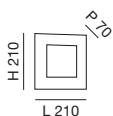

LED
A++ A

WALL

CE Ⓢ ⊕ IP20

LED WARM WHITE
7.5W - 675 lm

3404-21-102

Bianco - White
Blanc - Weiss