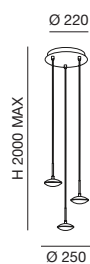

LED
A++ A

SUSPENSION

LED WARM WHITE
24W - 2100 lm

3255-47-102

Bianco - White
Blanc - Weiss

3255-47-212

Alluminio spazzolato
Brushed aluminum
Aluminium brossé
Aluminium gebuerstet