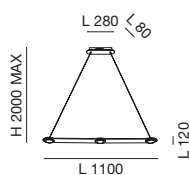

LED
A++ A

SUSPENSION

LED WARM WHITE
24W - 2100 lm

3270-40-102
Bianco - White
Blanc - Weiss