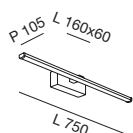

LED
A++ A

WALL

CE IP44

LED WARM WHITE
15W - 1350 lm

3361-28-102

Bianco - White
Blanc - Weiss