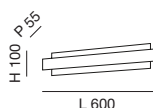

WALL

CE Ⓢ Ⓡ IP20

LED WARM WHITE
21W - 2100 lm

3558-22-101

Nero - Black
Noir - Schwarz

3558-22-102

Bianco - White
Blanc - Weiss

LED dimmerabile - Dimmable LED
LED dimmable - LED dimmbar

Compatibile - Compatible - Kompatibel
3572-00-001 dimmable
[Pagina - Page - Seite 5]