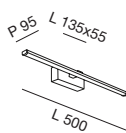

LED
A++ A

WALL

CE IP44

LED WARM WHITE
10W - 900 lm

3361-26-102

Bianco - White
Blanc - Weiss