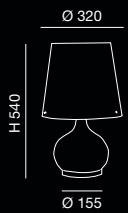

2533

ADE

DESIGN S.T. FABAS LUCE

STRUTTURA IN METALLO E VETRO SOFFIATO
METAL FRAME AND BLOWN GLASS
MONTURE EN MÉTAL ET VERRE SOUFFLÉ
METALLGESTELL UND GEBLASENES GLAS

White

E27 TABLE CE IP20

A++ E

E14 TABLE CE IP20

A++ E

E27 1X100W
E14 1X40W

2533-35-102

Bianco - White
Blanc - Weiss

E14 TABLE CE IP20

A++ E

G9 TABLE CE IP20

A++ E

E14 1X60W
G9 1X25W

2533-34-102

Bianco - White
Blanc - Weiss

Con doppia accensione
With double lighting
Avec double allumage
Getrennt schaltbar

Con doppia accensione
With double lighting
Avec double allumage
Getrennt schaltbar