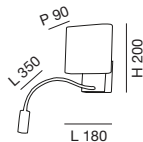

LED WARM WHITE
8W + 3W - 990 lm

3432-24-178

Nichel satinato - Satinated nickel
Nickel satiné - Nickel satiniert

LED
A++ A

WALL

CE IP20