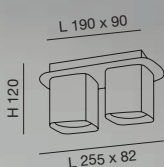

# 3555 SMOOTH

DESIGN \_blank design studio

STRUTTURA IN PRESSOFUSIONE DI ALLUMINIO  
ALUMINUM DIE-CASTING STRUCTURE  
STRUCTURE DE MOULAGE EN ALUMINIUM  
ALUMINIUMDRUCKGUSS

Black

White

GU10  
A++ E

SPOT

CE IP20