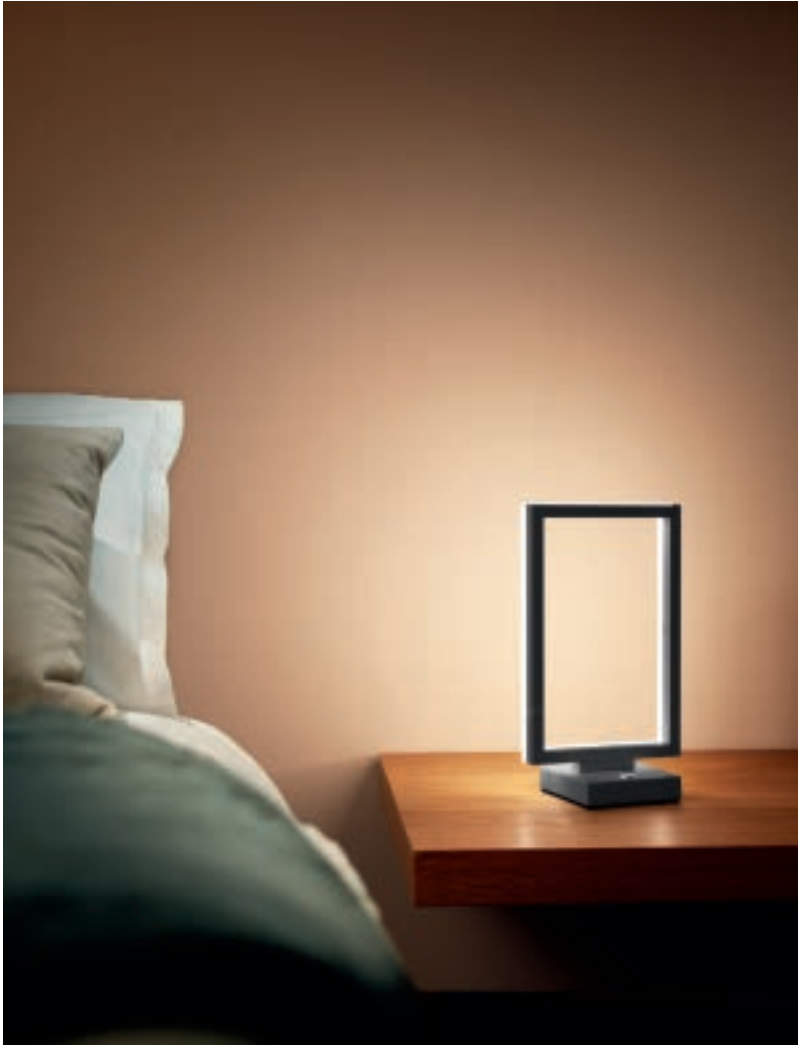

LED  
A++ A

SUSPENSION   IP20

LED WARM WHITE  
52W - 4680 lm

**3394-45-102**

Bianco - White  
Blanc - Weiss

**3394-45-225**

Oro opaco - Gold matt  
Or mat - Gold edelmatt

**3394-45-282**