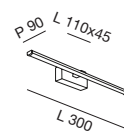

LED
A++ A

WALL

CE IP44

LED WARM WHITE
6W - 540 lm

3361-21-102

Bianco - White
Blanc - Weiss