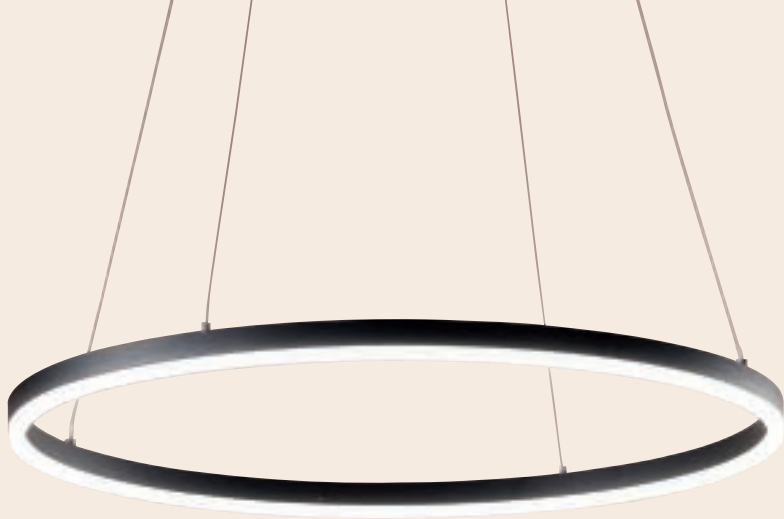

SMARTLUCE COMES: THE VOCAL ASSISTANT FOR LIGHTING CONTROL SYSTEM

**2019**

FABAS LUCE CELEBRA I SUOI 40 ANNI

FABAS LUCE CELEBRATES ITS 40TH ANNIVERSARY