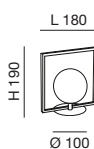

LED WARM WHITE
6W - 540 lm

3389-30-101

Nero - Black
Noir - Schwarz

3389-30-102

Bianco - White
Blanc - Weiss

Con interruttore - With switch
Avec interrupteur - Mit Schalter