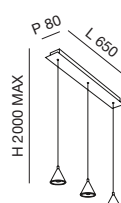

LED
A++ A

SUSPENSION

LED WARM WHITE
24W - 2160 lm

3443-47-212

Alluminio satinato - Satined aluminum
Aluminium satiné - Aluminium satiniert

3443-47-225

Oro opaco - Gold matt
Or mat - Gold edelmatt