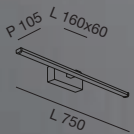

LED
A++ A

WALL

CE Ⓢ IP44

LED WARM WHITE
15W - 1350 lm

3361-28-101

Nero - Black
Noir - Schwarz