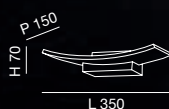

# 3127 BAR

FLY DESIGN

STRUTTURA IN METALLO E VETRO IN LASTRA  
METAL FRAME AND PLATE GLASS  
MONTURE EN METAL ET VERRE PLAT  
METALLGESTELL UND GLAS

Satined  
nickel

LED  
A++ A

WALL

CE Ⓢ Ⓟ IP20

LED WARM WHITE  
12W - 1200 lm