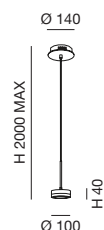

LED WARM WHITE
8W - 700 lm

3239-40-212
Alluminio spazzolato
Brushed aluminum
Aluminium brossé
Aluminium gebuerstet

Compatibile - Compatible - Kompatibel
3572-00-002 ON/OFF
[Pagina - Page - Seite 5]