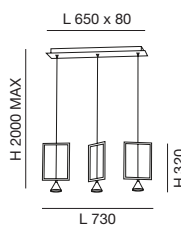

LED
A++ A

SUSPENSION

CE

LED WARM WHITE
24W - 2160 lm

3390-49-102

Bianco - White
Blanc - Weiss

3390-49-225

Oro opaco - Gold matt
Or mat - Gold edelmatt