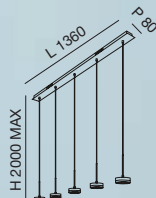

LED
A++ A

SUSPENSION CE Ⓢ Ⓟ IP20

LED WARM WHITE
40W - 3500 lm

3239-48-212

Alluminio spazzolato
Brushed aluminum
Aluminium brossé
Aluminium gebuerstet