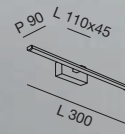

LED
A++ A

WALL

CE Ⓢ IP44

LED WARM WHITE
6W - 540 lm

3361-21-101

Nero - Black
Noir - Schwarz