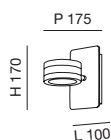

LED
A++ A → WALL **CE** **⊕** IP20

LED WARM WHITE
16W - 1400 lm

3239-21-212
Alluminio spazzolato
Brushed aluminum
Aluminium brossé
Aluminium gebuerstet

Orientabile - Adjustable
Réglable - Schwenkbar

Compatibile - Compatible - Kompatibel
3572-00-002 ON/OFF
[Pagina - Page - Seite 5]

LED
A++ A → SUSPENSION **CE** **⊕** IP20