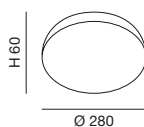

LED WARM WHITE
27W - 2150 lm

3525-61-102

Bianco - White
Blanc - Weiss

LED
A++ A →

CEILING/SENSOR

CE Ⓢ IP65