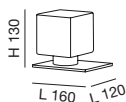

TABLE

CE

G9
1X33W

3579-30-101

Nero - Black
Noir - Schwarz

3579-30-102

Bianco - White
Blanc - Weiss

3579-30-178

Nichel satinato - Satined nickel
Nickel satiné - Nickel satiniert

Regolazione luce al tocco
Touch dimmer
Variateur sensitif
Touchdimmer

Lampadina G9 LED 3W dimmerabile inclusa
Bulb G9 LED 3W dimmable included
Ampoule G9 LED 3W dimmable incluse
G9 LED 3W dimmbares LM inklusive