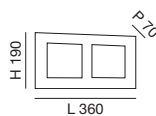

LED
A++ A

WALL

CE Ⓢ ⊕ IP20

LED WARM WHITE
15W - 1350 lm

3404-22-102

Bianco - White
Blanc - Weiss