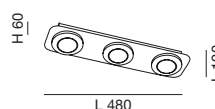

**3270-40-102**  
Bianco - White  
Blanc - Weiss

LED  
A++ A

CEILING   

LED WARM WHITE  
24W - 2100 lm

**3270-63-102**  
Bianco - White  
Blanc - Weiss

 LED dimmerabile - Dimmable LED  
LED dimmable - LED dimmbar