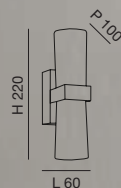

LED
A++ A

WALL

CE Ⓢ IP44

LED WARM WHITE
8W - 720 lm

3431-26-138

Cromo - Chrome
Chromé - Verchromt