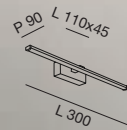

LED
A++ A

WALL

CE Ⓢ IP44

LED WARM WHITE
6W - 540 lm

3361-21-138

Cromo - Chrome
Chromé - Verchromt