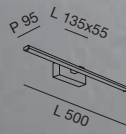

LED
A++ A

WALL

CE Ⓢ IP44

LED WARM WHITE
10W - 900 lm

3361-26-101

Nero - Black
Noir - Schwarz