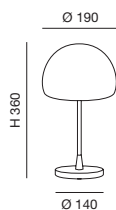

E14
1X40W

2654-31-178

Nichel satinato - Satined nickel
Nickel satiné - Nickel satiniert

Accensione al tocco
Touch switch
Allumage tactile
Tastschaltung