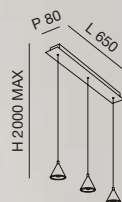

LED dimmerabile - Dimmable LED
LED dimmable - LED dimmbar

Compatibile - Compatible - Kompatibel
3572-00-001 dimmable
[Pagina - Page - Seite 5]

LED
A++ A

SUSPENSION

LED WARM WHITE
24W - 2160 lm

3443-47-212
Alluminio satinato - Satined aluminum
Aluminium satiné - Aluminium satiniert

3443-47-225
Oro opaco - Gold matt
Or mat - Gold edelmatt