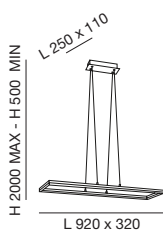

LED
A++ A

SUSPENSION IP20

LED WARM WHITE
52W - 4680 lm

3394-45-102

Bianco - White
Blanc - Weiss

3394-45-225

Oro opaco - Gold matt
Or mat - Gold edelmatt

3394-45-282

Antracite - Anthracite
Anthracite - Anthrazit

LED dimmerabile - Dimmable LED
LED dimmable - LED dimmbar

LED
A++ A

SUSPENSION IP20

LED WARM WHITE
39W - 3510 lm

3394-40-102

Bianco - White
Blanc - Weiss

3394-40-225

Oro opaco - Gold matt
Or mat - Gold edelmatt

3394-40-282

Antracite - Anthracite
Anthracite - Anthrazit

LED dimmerabile - Dimmable LED
LED dimmable - LED dimmbar

SMART LUCE
Integrato - Integrated - Intégré - Integriertem
[Pagina - Page - Seite 5]