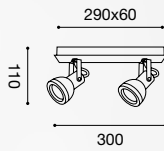

A++ A+ A B C D

GSP012