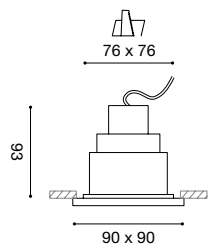

A++ A+ A B C D

GFA520

ATTACCO SOCKET	1 X GU10
POWER	220-240 V
IP	20
PACK M³	0,002

A++ A+ A B C D

GFA521