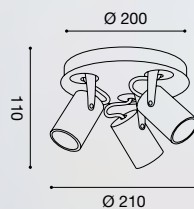

PLAFONIERA
CEILING LIGHT

Struttura in alluminio con portalampane orientabili.
Finitura in bianco opaco. Lampadine non incluse.
Aluminium structure with adjustable lampholders.
Matt white finish. Bulbs not included.

LAMPADINE
UTILIZZABILI
BULBS

GLA241N
GLA241C
5W

GLA242N
GLA242C
5W

GLA243N
GLA243C
7W

GLA244N
GLA244C
7W

A++ A+ A B C D

GSP005

ATTACCO
SOCKET **3 X GU10**

POWER **220-240 V**

IP **20**

PACK M³ **0,066**