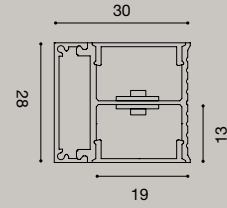

METERS	1 M	2 M
FINITURA FINISHED	☐ BIANCO WHITE	☐ BIANCO WHITE

GEA LED profili in alluminio aluminium profiles

Naturally Light!