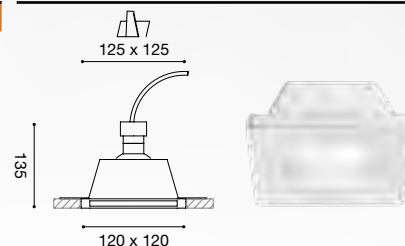

GFA594

ATTACCO SOCKET	1 X GU10
POWER	220-240 V
IP	20
PACK M³	0,004