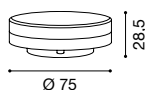

A+

GLA091N
PLASTICA OPALE
OPAL PLASTIC

GLA091C