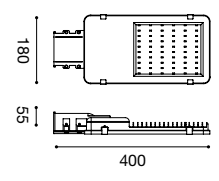

GES007

GES006

POWER	30 W
POWER LED	220-240 V
LIGHT TEMP.	4000 K
LUMEN	2550
OPTIC	100°
HOURS	30.000
CRI	>70
IP	65
PACK M³	0,010