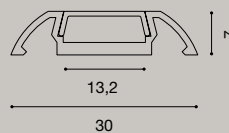

PROFILI IN ALLUMINIO ALUMINIUM PROFILES

Profilo in alluminio da superficie per strisce LED con diffusore o pale ad incastro. Accessori inclusi.
Surface mounted aluminium profile for LED strip with opal diffuser interlocking. Accessories included.

GSTP112