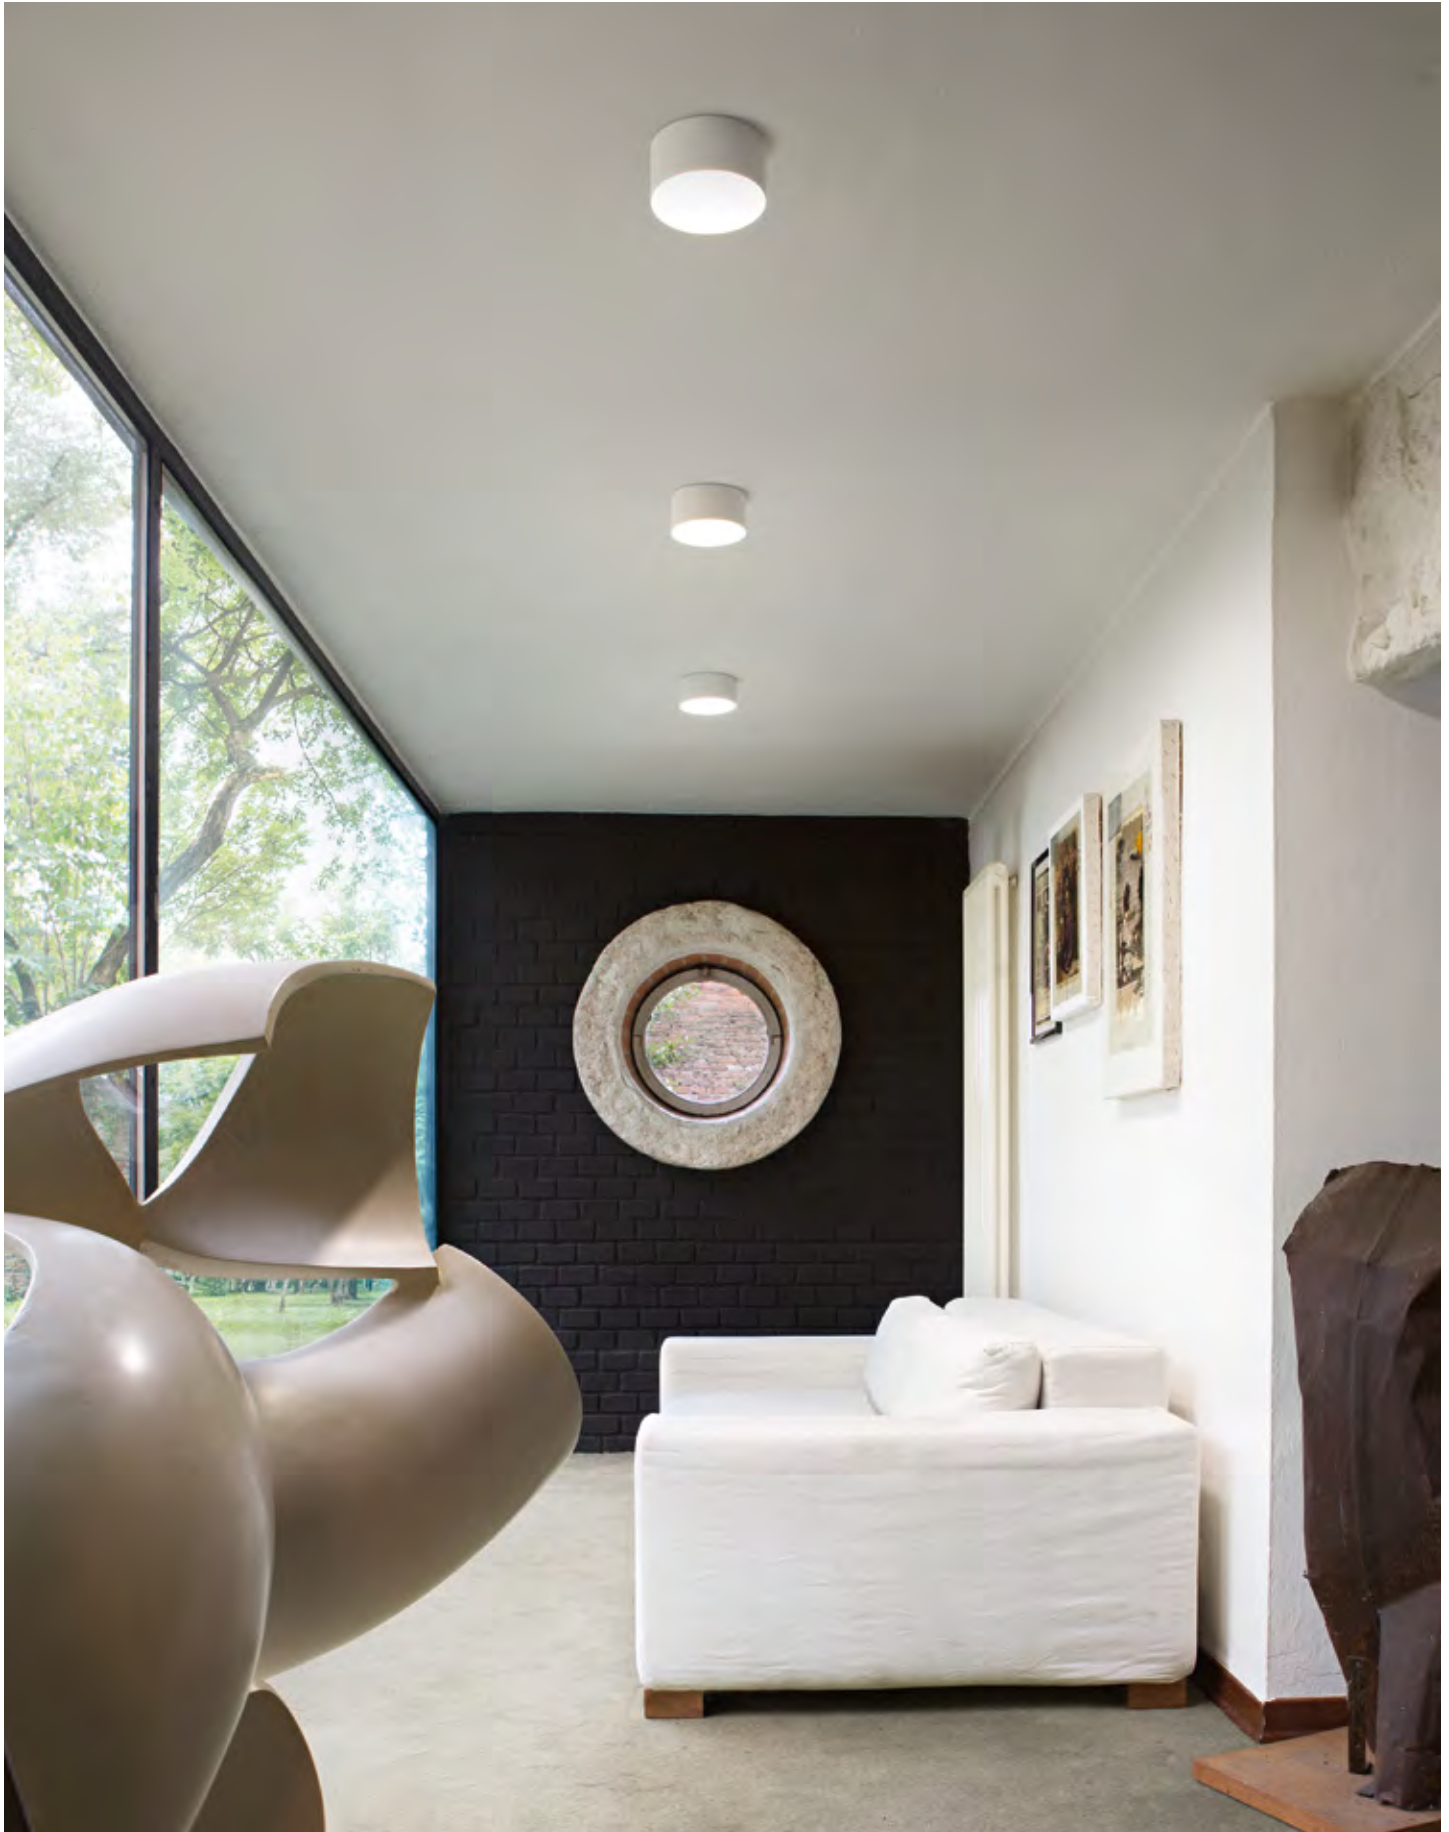

interno indoor

GEA LED

Naturally Light!