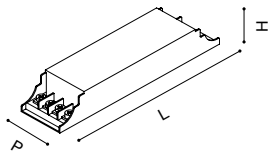

AMPLIFICATORI DI SEGNALE

SIGNAL AMPLIFIER