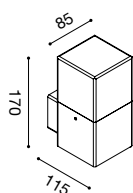

APPLIQUE
WALL LIGHTS

Struttura in alluminio. Finitura in bianco, grigio antracite o ruggine.
Diffusore in metacrilato opale. Lampadine non incluse.
Aluminium structure. White, grey graphite or rusty finish.
Opal PMMA. Bulbs not included.

LAMPADINE
UTILIZZABILI
BULBS

GLA230
GLA230N
GLA230C
10W LED

	GES400	GES410	GES420
ATTACCO SOCKET	1 X E27	1 X E27	1 X E27
POWER	220-240 V	220-240 V	220-240 V
IP	44	44	44
PACK M³	0,003	0,003	0,003
FINITURA FINISHED	BIANCO WHITE	GRIGIO ANTRACITE GREY GRAPHITE	RUGGINE RUSTY