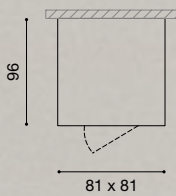

ATTACCO SOCKET	1 X GU10
POWER	220-240 V
IP	20
PACK M ³	0,0007

A++ A+ A B C D

GFA352

ATTACCO SOCKET	1 X GU10
POWER	220-240 V
IP	20
PACK M ³	0,0007

FARETTI INCASSO
RECESSED SPOTLIGHTS

**PUNTI LUCE DEL DIAMETRO DI
POCHI CENTIMETRI PER GARANTIRE
UNA COPERTURA LUMINOSA ARMONICA,
IN FUNZIONE DI SPAZI E VOLUMI, E
TRASMETTERE PURO COMFORT ESTETICO.**
LIGHT POINTS JUST A FEW CENTIMETRES
IN DIAMETER ENSURE A BALANCED
DISTRIBUTION OF LIGHT IN RELATION
TO SPACES AND SHAPES WHILE EXPRESSING
PURE AESTHETIC COMFORT.