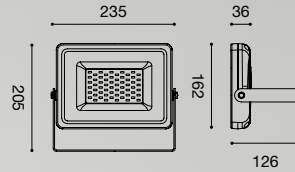

GES552C | **GES552N**

POWER	40 W	40 W
POWER LED	220-240 V	220-240 V
LIGHT TEMP.	3000 K	4000 K
LUMEN	3400	3400
OPTIC	100°	100°
HOURS	30.000	30.000
CRI	>70	>70
IP	65	65
PACK M³	0,0021	0,0021