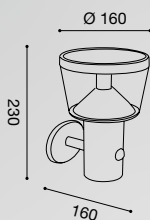

APPLIQUE
WALL LIGHTS

Lampada solare con sensore crepuscolare e rilevatore di movimento dotata di 3 modalità di funzionamento. Spegnimento tramite interruttore presente sulla struttura. Struttura in acciaio inossidabile. Finitura in nero o nichel. Diffusore in policarbonato. Modulo LED e pannello solare incluso.

Modalità A: posizione ON = 75 Lumen fisso;
Modalità B: posizione ON = 75 Lumen fisso
Raggiunge 400 Lumen per 25 secondi quando rileva un movimento;
Modalità C: posizione OFF = spento
Raggiunge 600 Lumen per 25 secondi quando rileva un movimento;

Solar lamp with twilight and motion sensor, featuring 3 operating modes. It switches off by using the switch on its frame. Stainless steel structure. Black or nickel finish. Polycarbonate diffuser. LED module and solar panel included.

Mode A: ON position = 75 lumens fixed;
Mode B: ON position = 75 lumens fixed
Reaches 400 lumens for 25 seconds when movement is detected;
Mode C: OFF position = off
Reaches 400 lumens for 25 seconds when movement is detected;