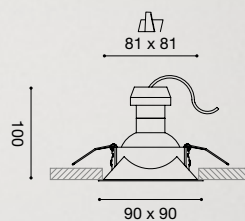

ATTACCO SOCKET	1 X GU10
POWER	220-240 V
IP	20
PACK M³	0,0006

FINITURA
FINISHED

BIANCO OPACO
MATT WHITE