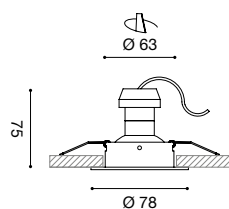

GFA220	GFA221	GFA222
ATTACCO SOCKET	1 X GU10	1 X GU10	1 X GU10
POWER	220-240 V	220-240 V	220-240 V
IP	20	20	20
PACK M³	0,0003	0,0003	0,0003
FINITURA FINISHED	ALLUMINIO SPAZZOLATO BRUSHED ALUMINIUM	BIANCO OPACO MATT WHITE	NERO OPACO MATT BLACK