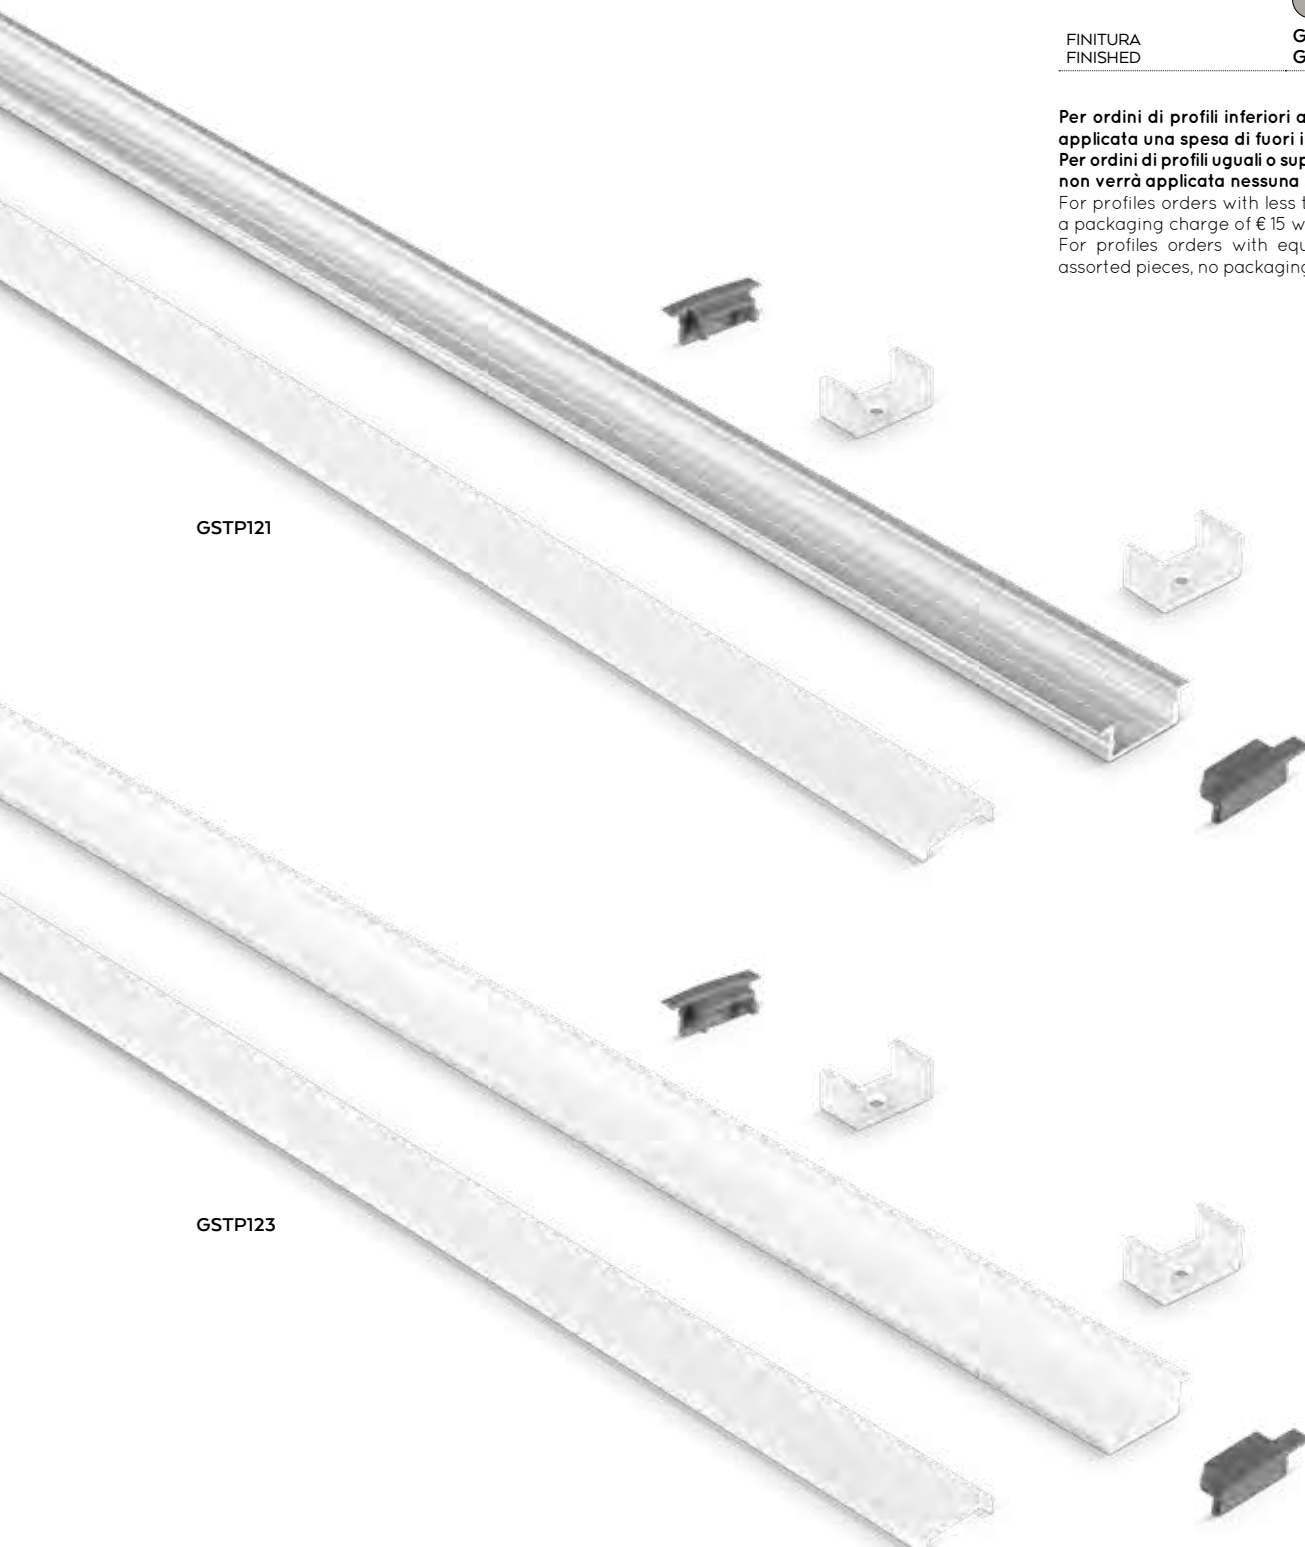

PROFILI IN ALLUMINIO
ALUMINIUM PROFILES

Profilo in alluminio da incasso per strisce LED con diffusore opale ad incastro. Accessori inclusi.
Recessed aluminium profile for LED strip with opal diffuser interlocking. Accessories included.

GSTP121 | **GSTP123**

METERS	2 M	2 M
FINITURA FINISHED	GRIGIO GREY	BIANCO WHITE

GSTP121

GSTP123

Per ordini di profili inferiori a 20 pezzi assortiti verrà applicata una spesa di fuori imballo di 15 €.

Per ordini di profili uguali o superiori a 20 pezzi assortiti non verrà applicata nessuna spesa di fuori imballo.

For profiles orders with less than 20 assorted pieces, a packaging charge of € 15 will be applied.

For profiles orders with equal to or more than 20 assorted pieces, no packaging charges will be applied.