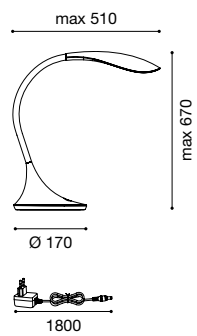

A+

	GLS002	GLS004	GLS005	GLS001	GLS003
POWER	4,5 W	4,5 W	4,5 W	4,5 W	4,5 W
POWER LED	220-240 V	220-240 V	220-240 V	220-240 V	220-240 V
LIGHT TEMP.	3000 K	3000 K	3000 K	3000 K	3000 K
LUMEN	480	480	480	480	480
HOURS	20.000	20.000	20.000	20.000	20.000
CRI	>80	>80	>80	>80	>80
IP	20	20	20	20	20
PACK M³	0,0010	0,0010	0,0010	0,0010	0,0010
FINITURA FINISHED	BIANCO LUCIDO GLOSSY WHITE	GRIGIO LUCIDO GLOSSY GREY	ORO SATINATO MATT GOLD	NERO OPACO MATT BLACK	ROSSO LUCIDO GLOSSY RED