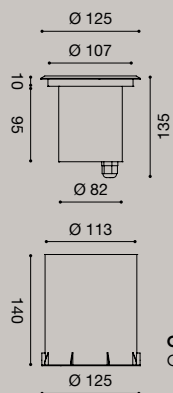

A++ A+ A B C D

GES272

ATTACCO SOCKET	1 X GU10
POWER	220-240 V
IP	67
PACK M³	0,0025

CONTROCASSA INCLUSA
CASING INCLUDED

ORIENTABILE 30°
ADJUSTABLE 30°

A++ A+ A B C D

GES273