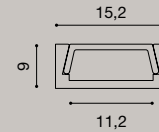

PROFILI IN ALLUMINIO
ALUMINIUM PROFILES

Profilo in alluminio da superficie per strisce strip con diffusore opale ad incastro. Accessori inclusi.

Surface mounted aluminium profile for LED strip with opal diffuser interlocking. Accessories included.

GSTP61

GSTP72