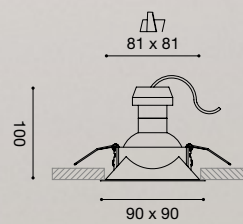

ATTACCO SOCKET	1 X GU10
POWER	220-240 V
IP	20
PACK M³	0,0006

FINITURA
FINISHED

NERO OPACO
MATT BLACK