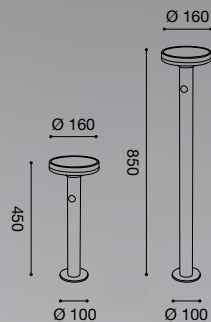

PALETTI PER ESTERNI
OUTDOOR BOLLARDS

Lampada solare con sensore crepuscolare e rilevatore di movimento dotata di 3 modalità di funzionamento. Spegnimento tramite interruttore presente sulla struttura. Struttura in acciaio inossidabile. Finitura in nero o nichel. Diffusore in policarbonato. Modulo LED e pannello solare incluso.

- Modalità A: posizione ON = 75 Lumen fisso;
- Modalità B: posizione ON = 75 Lumen fisso
  Raggiunge 400 Lumen per 25 secondi quando rileva un movimento;
- Modalità C: posizione OFF = spento
  Raggiunge 600 Lumen per 25 secondi quando rileva un movimento;

Solar lamp with twilight and motion sensor, featuring 3 operating modes. It switches off by using the switch on its frame. Stainless steel structure. Black or nickel finish. Polycarbonate diffuser. LED module and solar panel included.

- Mode A: ON position = 75 lumens fixed;
- Mode B: ON position = 75 lumens fixed
  Reaches 400 lumens for 25 seconds when movement is detected;
- Mode C: OFF position = off
  Reaches 400 lumens for 25 seconds when movement is detected;