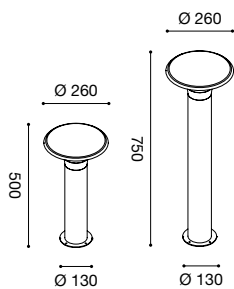

PALETTI PER ESTERNI
OUTDOOR BOLLARDS

Struttura in alluminio. Finitura in bianco, grigio antracite o ruggine.
Diffusore in metacrilato opale.
Lampadine non incluse.
Aluminium structure.
White, grey graphite or rusty finish.
Opal PMMA. Bulbs not included.

LAMPADINE
UTILIZZABILI
BULBS

GLA230
GLA230N
GLA230C
10W LED

	GES501	GES502	GES511	GES512	GES521	GES522
ATTACCO SOCKET	1 X E27	1 X E27	1 X E27	1 X E27	1 X E27	1 X E27
POWER	220-240 V	220-240 V	220-240 V	220-240 V	220-240 V	220-240 V
IP	44	44	44	44	44	44
PACK M³	0,02	0,033	0,02	0,033	0,02	0,033
FINITURA FINISHED	WHITE BIANCO		GRIGIO ANTRACITE GREY GRAPHITE		RUGGINE RUSTY