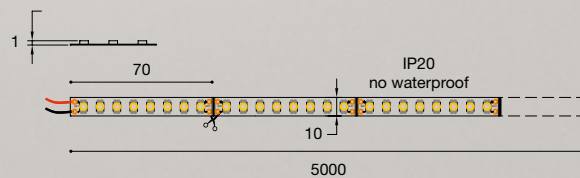

La confezione delle strisce LED contiene una rolla lunga 5 metri composta da 128 LED per metro montati su un circuito flessibile ed adesivo. La rolla può essere tagliata ogni 8 LED (7 cm). Temperatura di esercizio -20° ~ +60°C. Durata 50.000 ore. Garanzia 3 anni. Collegamento di più rotelle in parallelo (max 3 rotelle, 15 metri). Profili in alluminio indispensabili per una adeguata dissipazione del calore. Profili in alluminio: pag. 194, 195, 196, 198, 201, 202, 205, 207, 209, 211. Accessori: pag. 213. Alimentatori: pag. 212-213. Dimmer e amplificatori: pag. 214-215.

The reel is 5 meters of strip. It is composed of 128 LEDs/meters integrated in a flexible and adhesive circuit. It can be cut in 8 LEDs (7 cm) unit. Operating temperature -20° - +60°C. Life 50.000 hours. 3 years warranty. Connecting multiple parallel reel (max 3 reels, 15 meters). Aluminium profiles essential for an appropriate heat dissipation. Aluminium profiles: pages 194, 195, 196, 198, 201, 202, 205, 207, 209, 211. Accessories: page 213. Power supplies: pages 212-213. Dimmers and amplifiers: pages 214-215.

A+