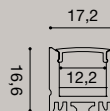

PROFILI IN ALLUMINIO
ALUMINIUM PROFILES

Profilo in alluminio da incasso per strisce LED con diffusore opale ad incastro. Accessori inclusi.
Recessed aluminium profile for LED strip with opal diffuser interlocking. Accessories included.

GSTP140

METERS	2 M
FINITURA FINISHED	GRIGIO GREY

Per ordini di profili inferiori a 20 pezzi assortiti verrà applicata una spesa di fuori imballo di 15 €.
Per ordini di profili uguali o superiori a 20 pezzi assortiti non verrà applicata nessuna spesa di fuori imballo.
For profiles orders with less than 20 assorted pieces, a packaging charge of € 15 will be applied.
For profiles orders with equal to or more than 20 assorted pieces, no packaging charges will be applied.

PROFILI IN ALLUMINIO
ALUMINIUM PROFILES

Profilo in alluminio da incasso per strisce LED con diffusore opale ad incastro. Accessori inclusi.
Recessed aluminium profile for LED strip with opal diffuser interlocking. Accessories included.

GSTP150

METERS	2 M
FINITURA FINISHED	GRIGIO GREY

Per ordini di profili inferiori a 20 pezzi assortiti verrà applicata una spesa di fuori imballo di 15 €.
Per ordini di profili uguali o superiori a 20 pezzi assortiti non verrà applicata nessuna spesa di fuori imballo.
For profiles orders with less than 20 assorted pieces, a packaging charge of € 15 will be applied.
For profiles orders with equal to or more than 20 assorted pieces, no packaging charges will be applied.

PROFILI IN ALLUMINIO
ALUMINIUM PROFILES

Profilo in alluminio da superficie per strisce strip con diffusore opale ad incastro. Accessori inclusi.
Surface mounted aluminium profile for LED strip with opal diffuser interlocking. Accessories included.

GSTP160

METERS	2 M
FINITURA FINISHED	GRIGIO GREY