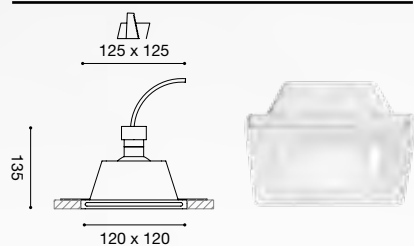

Con diffusore in vetro satinato bianco
With white frosted glass diffuser

A++ A+ A B C D

GFA593

ATTACCO SOCKET	1 X GU10
POWER	220-240 V
IP	20
PACK M³	0,004

A++ A+ A B C D