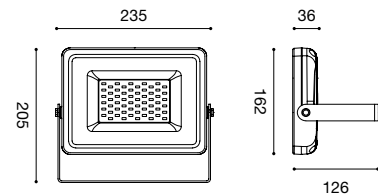

GES430C	GES430	GES431C	GES431	GES432C	GES432
POWER	10 W	10 W	20 W	20 W	40 W	40 W
POWER LED	220-240 V	220-240 V	220-240 V	220-240 V	220-240 V	220-240 V
LIGHT TEMP.	3000 K	4000 K	3000 K	4000 K	3000 K	4000 K
LUMEN	850	850	1700	1700	3400	3400
OPTIC	100°	100°	100°	100°	100°	100°
HOURS	30.000	30.000	30.000	30.000	30.000	30.000
CRI	>70	>70	>70	>70	>70	>70
IP	65	65	65	65	65	65
PACK M²	0,0006	0,0006	0,0010	0,0010	0,0021	0,0021