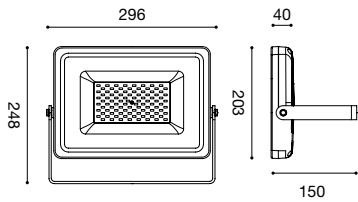

GES433C	GES433
POWER	60 W	60 W
POWER LED	220-240 V	220-240 V
LIGHT TEMP.	3000 K	4000 K
LUMEN	5100	5100
OPTIC	100°	100°
HOURS	30.000	30.000
CRI	>70	>70
IP	65	65
PACK M³	0,0030	0,0030

	GES434C	GES434
POWER	100 W	100 W
POWER LED	220-240 V	220-240 V
LIGHT TEMP.	3000 K	4000 K
LUMEN	8500	8500
OPTIC	100°	100°
HOURS	30.000	30.000
CRI	>70	>70
IP	65	65
PACK M³	0,0053	0,0053