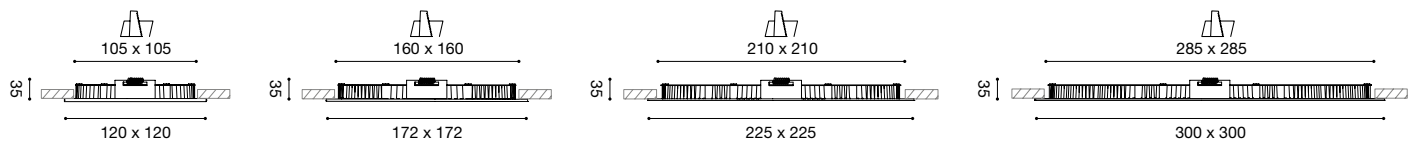

Misure alimentatore (suscettibili di variazioni)
Measures power supply (measures could have variations)

- GFA844: 88x38x22 mm
- GFA845: 88x38x22 mm
- GFA846: 111x41x24 mm
- GFA847: 140x45x29 mm

A++ A+ A