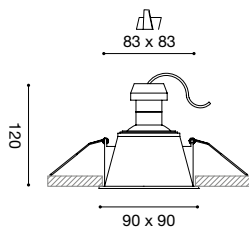

Naturally Light!

A++ A+ A B C D