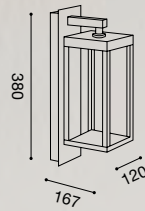

APPLIQUE
WALL LIGHTS

Struttura in alluminio. Finitura in bianco o grigio antracite.
Diffusore in vetro trasparente. Modulo LED e trasformatore inclusi.
Aluminium structure. White or grey graphite finish.
Transparent glass diffuser. LED module and transformer included.

A++ A+ A