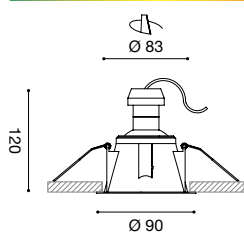

FARETTI INCASSO
RECESSED SPOTLIGHTS

Struttura in alluminio bianco opaco.
Finitura in oro lucido, cromo o rame.
Lampadine non incluse.
Matt white aluminium structure.
Shine gold, chrome or copper finish.
Bulbs not included.

LAMPADINE
UTILIZZABILI
BULBS

GLA241N GLA241C 5W	GLA242N GLA242C 5W	GLA243N GLA243C 7W	GLA244N GLA244C 7W

A++ A+ A B C D

	GFA620	GFA621	GFA622
ATTACCO SOCKET	1 X GU10	1 X GU10	1 X GU10
POWER	220-240 V	220-240 V	220-240 V
IP	20	20	20
PACK M²	0,001	0,001	0,001
FINITURA FINISHED	COVER ORO LUCIDO SHINE GOLD COVER	COVER CROMO CHROME COVER	COVER RAME COPPER COVER