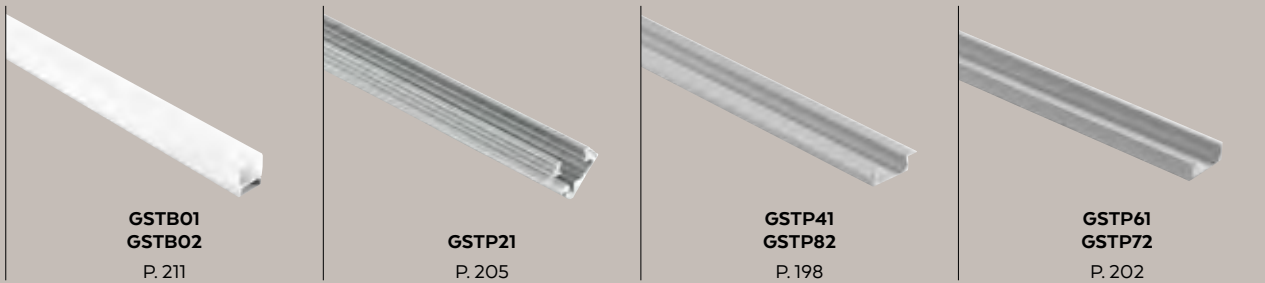

GST080
P. 190

GST090
GST091
P. 183

GST100
P. 184