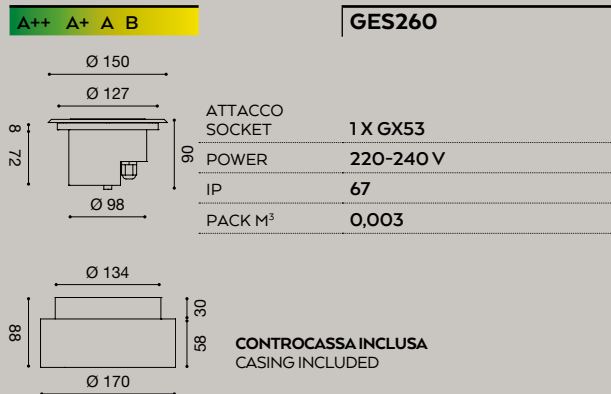

FARETTI INCASSO
RECESSED SPOTLIGHTS

Struttura in alluminio. Cover in acciaio inossidabile AISI 306.
Diffusore in vetro trasparente temperato. Controcassa inclusa.
Calpestabile. Lampadine non incluse.

Aluminium body. Stainless steel cover AISI 306.
Tempered clear glass. Casing included. Walkable.
Bulbs not included.

LAMPADINE
UTILIZZABILI
BULBS

GLA091N
GLA091C
8W LED

esterno outdoor

GEA LED

Naturally Light!