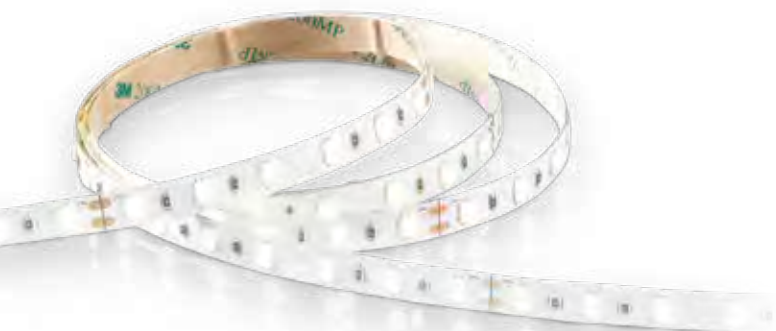

interno indoor

GEA LED

Naturally Light!

STRISCE LED & PROFILI IN ALLUMINIO

LED STRIPS & ALUMINIUM PROFILES

GEA LED

Naturally Light!

STRISCE LED DIMMERABILI
DIMMABLE LED STRIPS
INTERNO INDOOR