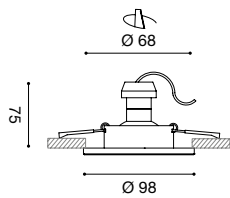

A++ A+ A B C D

GFA170

ATTACCO SOCKET	1 X GU10
POWER	220-240 V
IP	20
PACK M³	0,0005

A++ A+ A B C D

GFA171