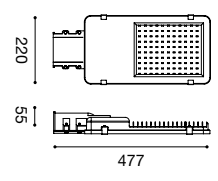

GES008

GES007

POWER	60 W
POWER LED	220-240 V
LIGHT TEMP.	4000 K
LUMEN	5100
OPTIC	100°
HOURS	30.000
CRI	>70
IP	65
PACK M³	0,016