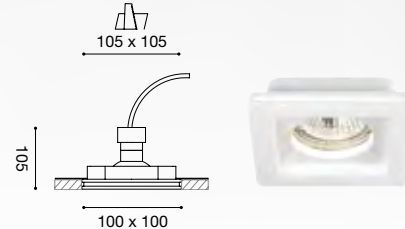

interno indoor

GEA LED

Naturally Light!

A++ A+ A B C D

GFA590

ATTACCO SOCKET	1 X GU10
POWER	220-240 V
IP	20
PACK M ³	0,0025

A++ A+ A B C D

GFA591