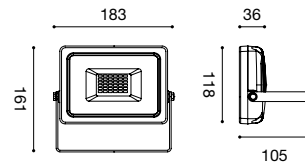

GES430C	GES430	GES431C	GES431	GES432C	GES432
POWER	10 W	10 W	20 W	20 W	40 W	40 W
POWER LED	220-240 V	220-240 V	220-240 V	220-240 V	220-240 V	220-240 V
LIGHT TEMP.	3000 K	4000 K	3000 K	4000 K	3000 K	4000 K
LUMEN	850	850	1700	1700	3400	3400
OPTIC	100°	100°	100°	100°	100°	100°
HOURS	30.000	30.000	30.000	30.000	30.000	30.000
CRI	>70	>70	>70	>70	>70	>70
IP	65	65	65	65	65	65
PACK M²	0,0006	0,0006	0,0010	0,0010	0,0021	0,0021