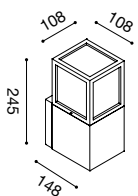

APPLIQUE
WALL LIGHTS

Struttura in alluminio. Finitura in grigio alluminio o grigio antracite.
Diffusore in metacrilato bianco latte lucido. Lampadine non incluse.
Aluminium structure. Finish in grey aluminium or grey graphite.
Polished white milk PC diffuser. Bulbs not included.

LAMPADINE
UTILIZZABILI
BULBS

GLA230
GLA230N
GLA230C
10W LED

GES340

GES330

ATTACCO SOCKET	1 X E27	1 X E27
POWER	220-240 V	220-240 V
IP	54	54
PACK M³	0,003	0,003
FINITURA FINISHED	GRIGIO ALLUMINIO GREY ALUMINIUM	GRIGIO ANTRACITE GREY GRAPHITE