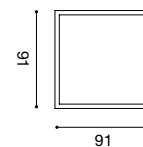

GAP042

SOLO COPERCHIO IN VETRO
SATINATO OPACO NON INCLUSO
ONLY MATT FROSTED GLASS
COVER NOT INCLUDED

interno indoor

GEA LED

Naturally Light!

PLAFONIERA & APPLIQUE
CEILING LIGHT & WALL LIGHTS

Struttura in alluminio con portalampane orientabili.
Finitura in bianco opaco. Lampadine non incluse.
Aluminium structure with adjustable lampholders.
Matt white finish. Bulbs not included.