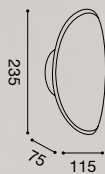

APPLIQUE
WALL LIGHTS

Struttura in alluminio. Finitura in grigio metallizzato o grigio antracite.
Diffusore in policarbonato opale.
Modulo LED e trasformatore inclusi.
Aluminium structure.
Metallic grey or grey graphite finish.
Opal polycarbonate diffuser.
LED module and transformer included.

A++ A+ A