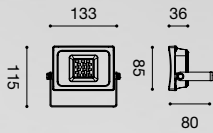

A+

GES550C | **GES550N**

POWER	10 W	10 W
POWER LED	220-240 V	220-240 V
LIGHT TEMP.	3000 K	4000 K
LUMEN	850	850
OPTIC	100°	100°
HOURS	30.000	30.000
CRI	>70	>70
IP	65	65
PACK M³	0,0006	0,0006