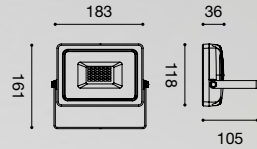

GES551C | **GES551N** | **GES551**

POWER	20 W	20 W	20 W
POWER LED	220-240 V	220-240 V	220-240 V
LIGHT TEMP.	3000 K	4000 K	6000 K
LUMEN	1700	1700	1700
OPTIC	100°	100°	100°
HOURS	30.000	30.000	30.000
CRI	>70	>70	>70
IP	65	65	65
PACK M³	0,0013	0,0013	0,0013