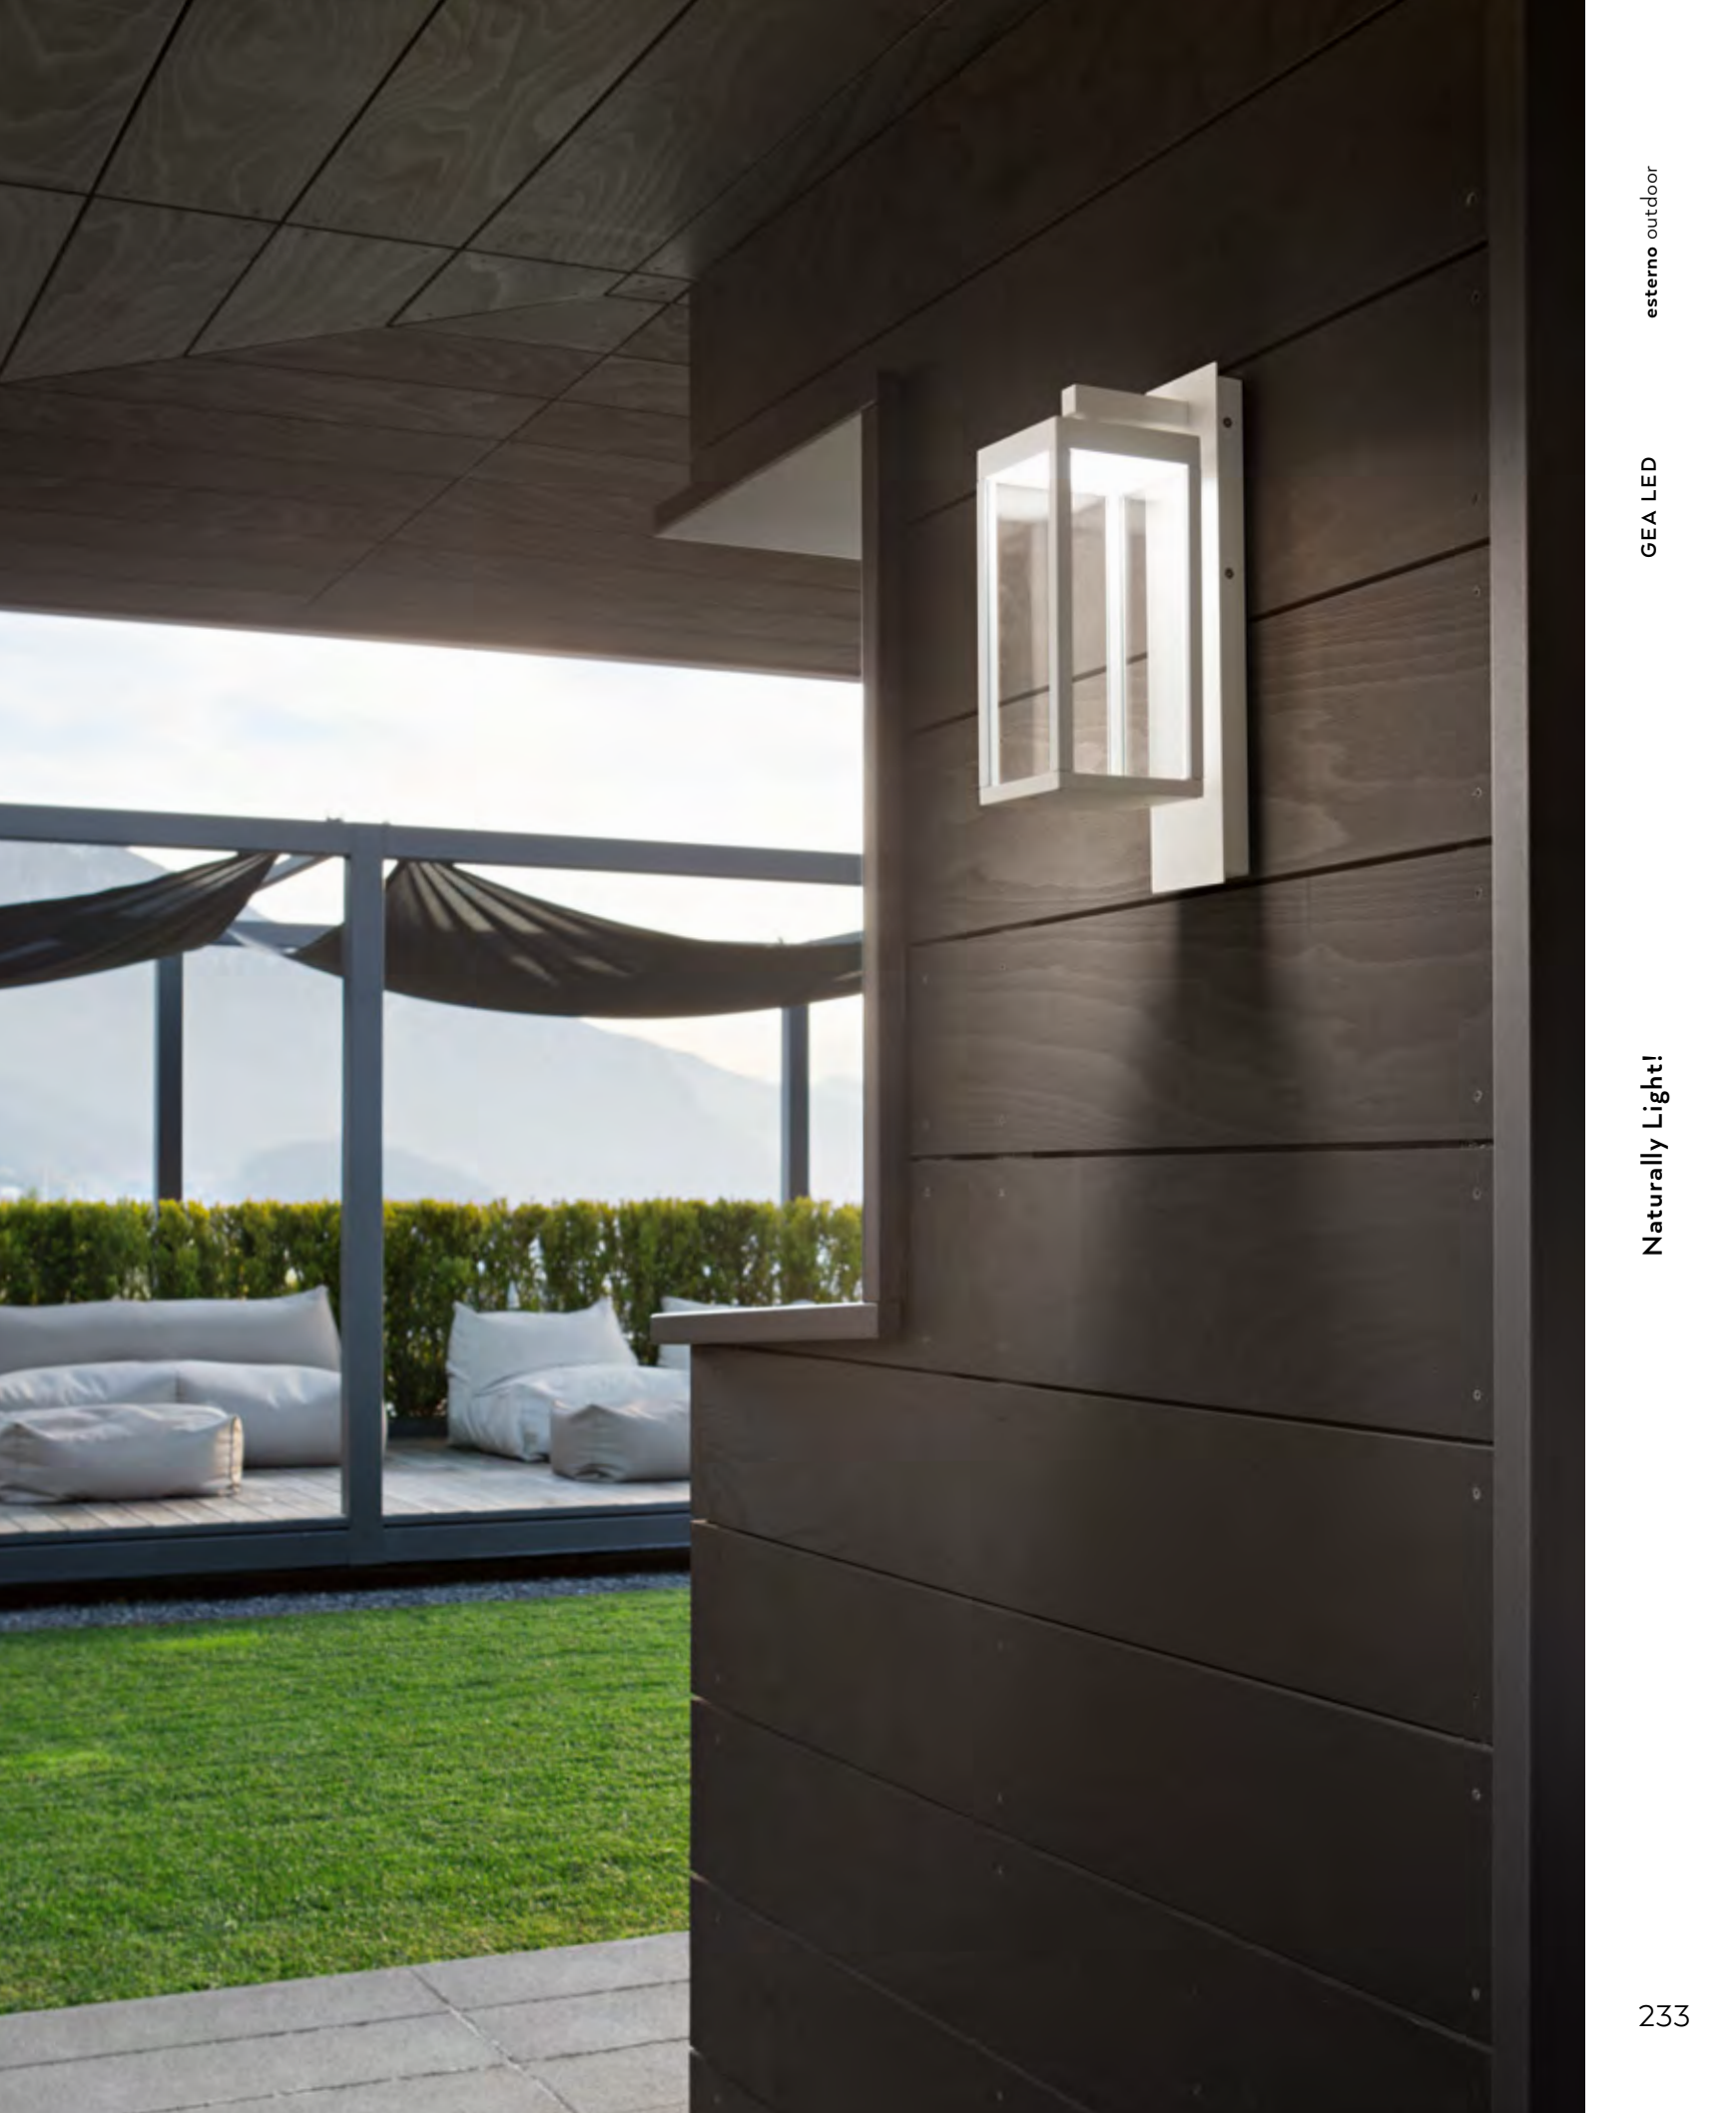

esterno outdoor

GEA LED

Naturally Light!