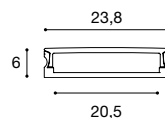

PROFILI IN ALLUMINIO
ALUMINIUM PROFILES

Profilo in alluminio da superficie per strisce LED con diffusore opale ad incastro. Accessori inclusi.
Surface mounted aluminium profile for LED strip with opal diffuser interlocking. Accessories included.

GSTP131

GSTP133