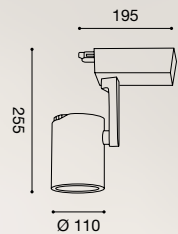

GFA940C	GFA940N	GFA941C	GFA941N	GFA942C	GFA942N
POWER	20 W	20 W	30 W	30 W	45 W	45 W
POWER LED	220-240 V	220-240 V	220-240 V	220-240 V	220-240 V	220-240 V
LIGHT TEMP.	3000 K	4000 K	3000 K	4000 K	3000 K	4000 K
LUMEN	1600	1700	2400	2550	3600	3825
OPTIC	38°	38°	38°	38°	38°	38°
HOURS	30.000	30.000	30.000	30.000	30.000	30.000
CRI	>80	>80	>80	>80	>80	>80
IP	20	20	20	20	20	20
PACK M²	0,006	0,006	0,007	0,007	0,011	0,011