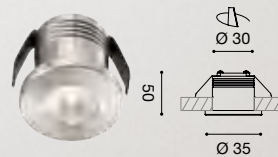

Misure alimentatore (suscettibili di variazioni)
Measures power supply (measures could have variations)
75x23x20 mm

A++ A+ A