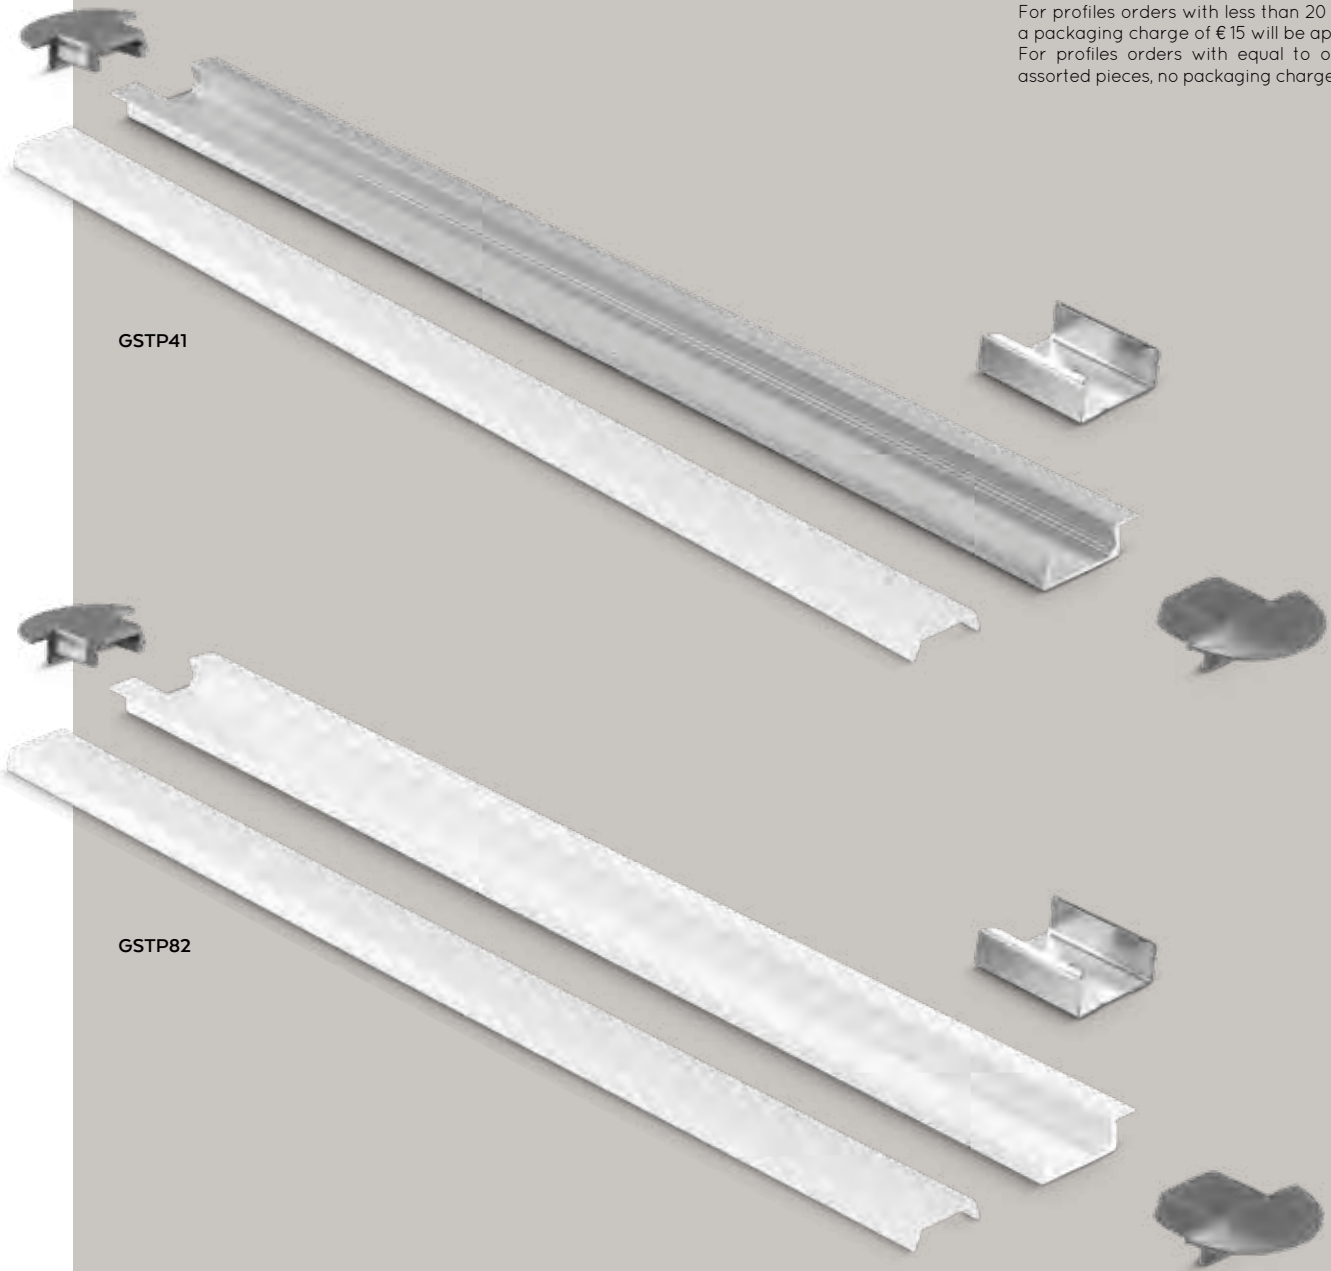

PROFILI IN ALLUMINIO
ALUMINIUM PROFILES

Profilo in alluminio da incasso per strisce LED con diffusore opale ad incastro. Accessori inclusi.
Recessed aluminium profile for LED strip with opal diffuser interlocking. Accessories included.

METERS	2 M	2 M
FINITURA FINISHED	 GRIGIO GREY	 BIANCO WHITE

Per ordini di profili inferiori a 20 pezzi assortiti verrà applicata una spesa di fuori imballo di 15 €.
Per ordini di profili uguali o superiori a 20 pezzi assortiti non verrà applicata nessuna spesa di fuori imballo.
For profiles orders with less than 20 assorted pieces, a packaging charge of €15 will be applied.
For profiles orders with equal to or more than 20 assorted pieces, no packaging charges will be applied.

GSTP41

GSTP82