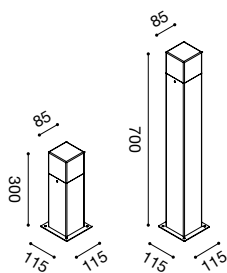

GES401	GES402	GES411	GES412	GES421	GES422
ATTACCO SOCKET	1 X E27	1 X E27	1 X E27	1 X E27	1 X E27	1 X E27
POWER	220-240 V	220-240 V	220-240 V	220-240 V	220-240 V	220-240 V
IP	44	44	44	44	44	44
PACK M³	0,005	0,012	0,005	0,012	0,005	0,012
FINITURA FINISHED	BIANCO WHITE		GRIGIO ANTRACITE GREY GRAPHITE		RUGGINE RUSTY