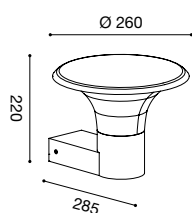

APPLIQUE
WALL LIGHTS

Struttura in alluminio. Finitura in bianco, grigio antracite o ruggine.
Diffusore in metacrilato opale. Lampadine non incluse.
Aluminium structure. White, grey graphite or rusty finish.
Opal PMMA. Bulbs not included.

LAMPADINE
UTILIZZABILI
BULBS

GLA230
GLA230N
GLA230C
10W LED

	GES500	GES510	GES520
ATTACCO SOCKET	1 X E27	1 X E27	1 X E27
POWER	220-240 V	220-240 V	220-240 V
IP	44	44	44
PACK M³	0,018	0,018	0,018
FINITURA FINISHED	BIANCO WHITE	GRIGIO ANTRACITE GREY GRAPHITE	RUGGINE RUSTY