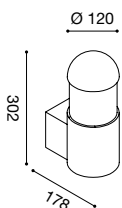

APPLIQUE
WALL LIGHTS

Struttura in alluminio. Finitura in grigio alluminio, grigio antracite o ruggine.
Diffusore in metacrilato trasparente. Lampadine non incluse.
Aluminium structure. Finish in grey aluminium, grey graphite or rusty.
Clear PC. Bulbs not included.