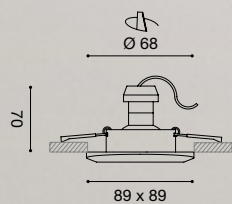

GFA162	GFA163
ATTACCO SOCKET	1 X GU10	1 X GU10
POWER	220-240 V	220-240 V
IP	20	20
PACK M³	0,0005	0,0005
FINITURA FINISHED	BIANCO OPACO MATT WHITE	CROMO LUCIDO POLISHED CHROME