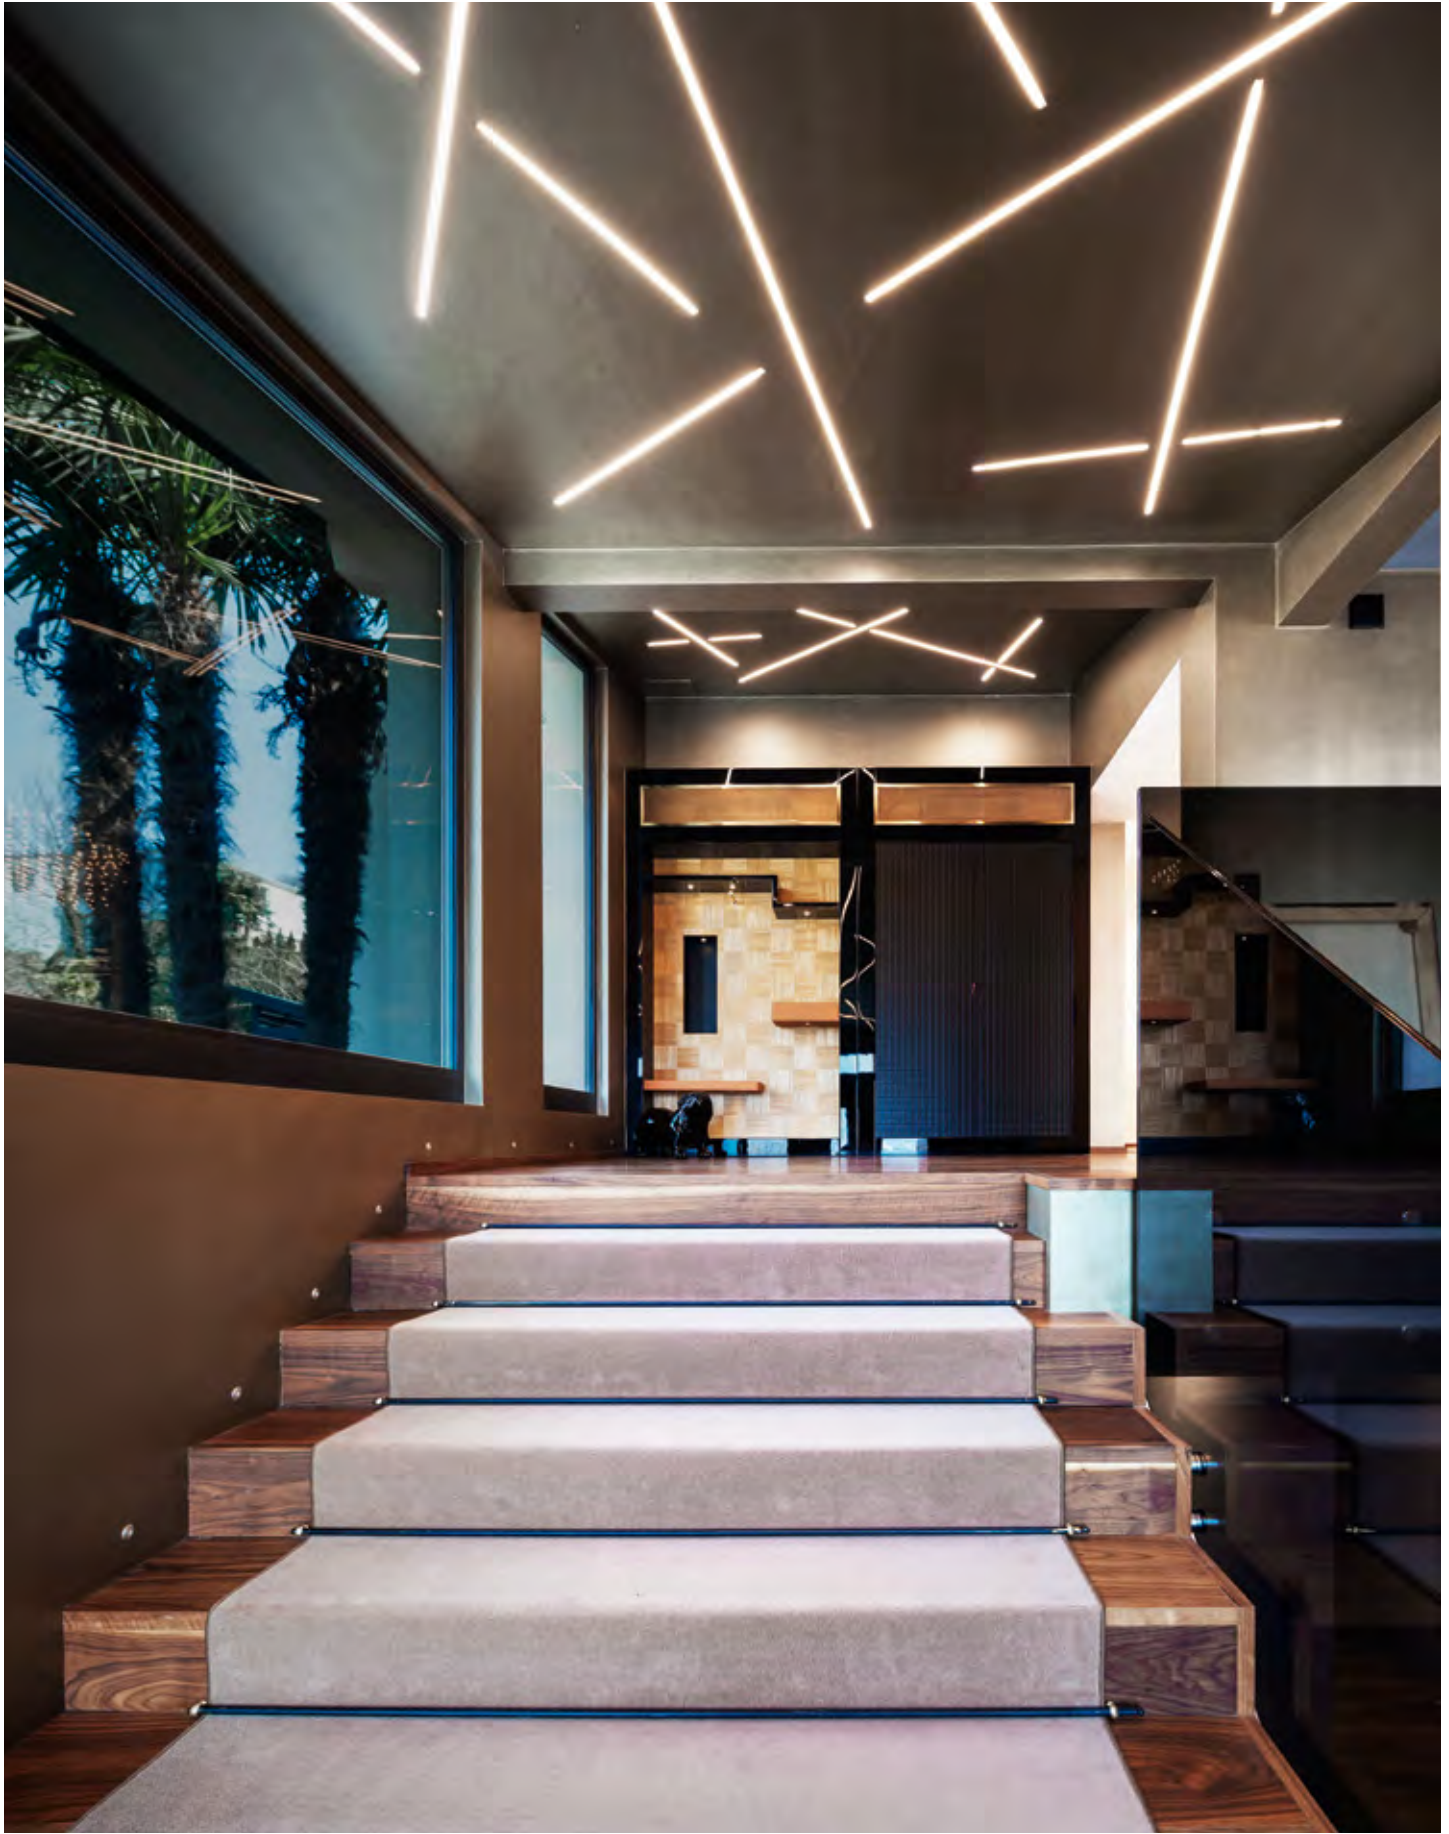

strisce led | led strips

GEA LED

Naturally Light!

STRISCE LED DIMMERABILI
DIMMABLE LED STRIPS
INTERNO/INDOOR

**ACCESSORI
NON INCLUSI
ACCESSORIES
NOT INCLUDED**

strisce led | led strips

GEA LED

Naturally Light!