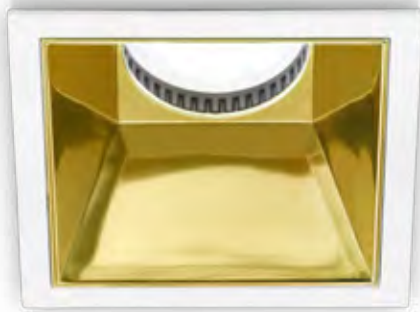

FARETTI INCASSO
RECESSED SPOTLIGHTS

Struttura in alluminio bianco opaco.
Finitura in oro lucido, cromo o rame.
Lampadine non incluse.
Matt white aluminium structure.
Shine gold, chrome or copper finish.
Bulbs not included.

LAMPADINE
UTILIZZABILI
BULBS

GLA241N GLA241C 5W	GLA242N GLA242C 5W	GLA243N GLA243C 7W	GLA244N GLA244C 7W

interno indoor

GEA LED

Naturally Light!

A++ A+ A B C D

	GFA623	GFA624	GFA625
ATTACCO SOCKET	1 X GU10	1 X GU10	1 X GU10
POWER	220-240 V	220-240 V	220-240 V
IP	20	20	20
PACK M³	0,001	0,001	0,001
FINITURA FINISHED	COVER ORO LUCIDO SHINE GOLD COVER	COVER CROMO CHROME COVER	COVER RAME COPPER COVER