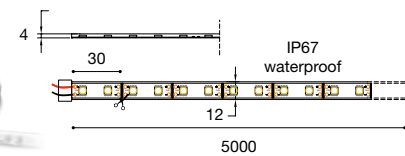

	GST060C	GST060N
METERS	5	5
W/M	14,4	14,4
POWER	72 W	72 W
POWER LED	24 DC	24 DC
LIGHT TEMP.	3000 K	4000 K
LUMEN/M	1190	1225
LUMEN	5950	6125
OPTIC	120°	120°
IP	20	20
LED	SMD 5050	SMD 5050
LED/M	72	72

A+