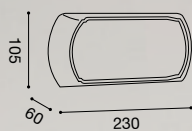

PLAFONIERA & APPLIQUE
CEILING LIGHT & WALL LIGHT

Plafoniera e applique con struttura in materiale sintetico. Finitura in bianco opaco o grigio antracite. Diffusore in metacrilato. Modulo LED e trasformatore inclusi.

Ceiling and wall light with synthetic material structure. Matt white or grey graphite finish. Methacrylate diffuser. LED module and transformer included.

A++ A+ A