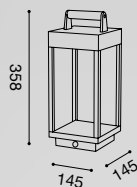

LAMPADE DA TAVOLO
TABLE LAMPS

Struttura in alluminio. Finitura in bianco o grigio antracite.
Diffusore in vetro trasparente. Modulo LED incluso. Accensione
tramite interruttore a sfioramento con 4 modalità di dimmerazione.
Autonomia fino a max 8h. Uscita USB per ricarica cellulari.
Cavo USB da 1mt e carica batteria di ricarica incluso.
Aluminium structure. White or grey anthracite finish.
Diffuser in transparent glass. LED module included.
Ignition by touch switch, featuring 4 dimming modes.
Up to 8-hour operating time. USB connection allows charging
mobile devices. 1 meter USB cable and battery charger included.

A++ A+ A

GES780

GES781

POWER	5 W	5 W
BATTERY	18.650 2600mAhx3	18.650 2600mAhx3
LIGHT TEMP.	4000 K	4000 K
LUMEN	280	280
IP	54	54
PACK M³	0,0154	0,0154
FINITURA FINISHED	BIANCO WHITE	GRIGIO ANTRACITE GREY GRAPHITE