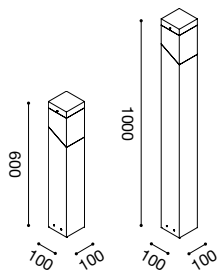

PALETTI PER ESTERNI
OUTDOOR BOLLARDS

Struttura in alluminio.
Finitura in bianco, grigio antracite o ruggine.
Diffusore in policarbonato opale.
Lampadine non incluse.
Aluminium structure.
White, grey graphite or rusty finish.
Opal PC. Bulbs not included.

LAMPADINE
UTILIZZABILI
BULBS

GLA230
GLA230N
GLA230C
10W LED

	GES600	GES601	GES610	GES611	GES620	GES621
ATTACCO SOCKET	1 X E27	1 X E27	1 X E27	1 X E27	1 X E27	1 X E27
POWER	220-240 V	220-240 V	220-240 V	220-240 V	220-240 V	220-240 V
IP	44	44	44	44	44	44
PACK M³	0,015	0,024	0,015	0,024	0,015	0,024
FINITURA FINISHED	BIANCO WHITE		GRIGIO ANTRACITE GREY GRAPHITE		RUGGINE RUSTY