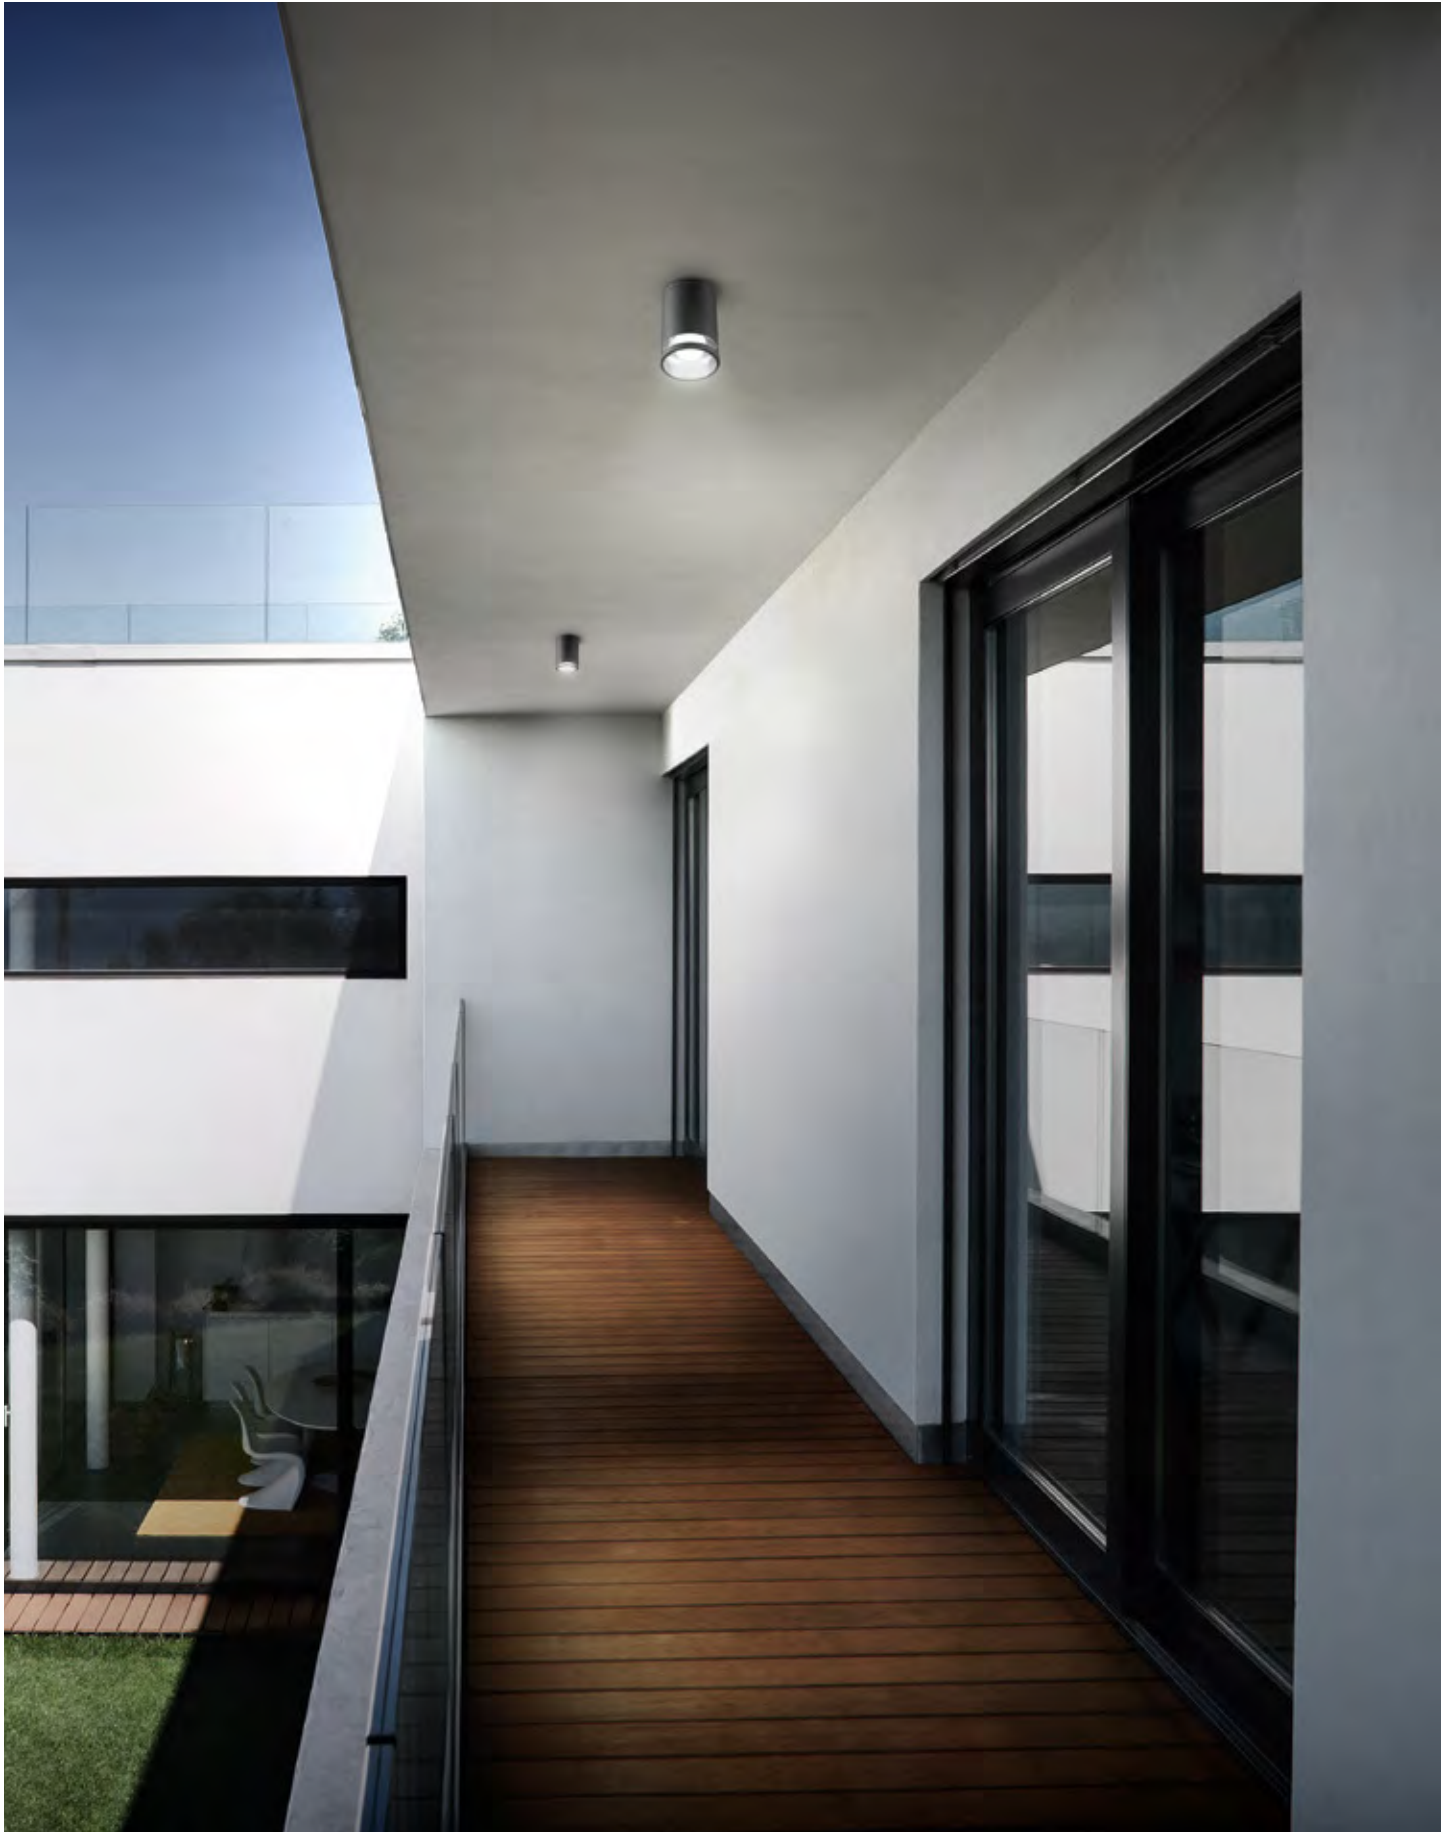

Aluminium structure. White grey, grey aluminium, grey graphite or rusty finish.
Clear PC. Bulbs not included.

LAMPADINE
UTILIZZABILI
BULBS

GLA230
GLA230N
GLA230C
10W LED

	GES252	GES062	GES072	GES242
				
ATTACCO SOCKET	1 X E27	1 X E27	1 X E27	1 X E27
POWER	220-240 V	220-240 V	220-240 V	220-240 V
IP	54	54	54	54
PACK M ³	0,002	0,002	0,002	0,002
FINITURA FINISHED	BIANCO GRIGIO WHITE GREY	GRIGIO ALLUMINIO GREY ALUMINIUM	GRIGIO ANTRACITE GREY GRAPHITE	RUGGINE RUSTY