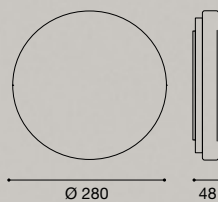

PLAFONIERE & APPLIQUE
CEILING LIGHTS & WALL LIGHTS

**Plafoniera da esterno IP54 in materiale sintetico.
Finitura in bianco opaco. Diffusore in metacrilato opale.
Modulo LED e trasformatore inclusi.**

Outdoor ceiling light IP54 in synthetic material.
Matt white finish. Opal methacrylate diffuser.
LED module and transformer included.

A++ A+ A

GPL280

GPL281

POWER	24 W	24 W
POWER LED	220-240 V	220-240 V
LIGHT TEMP.	4000 K	4000 K
LUMEN	2050	2050
OPTIC	120°	120°
HOURS	25.000	25.000
CRI	>80	>80
IP	54	54
PACK M³	0,0077	0,0062