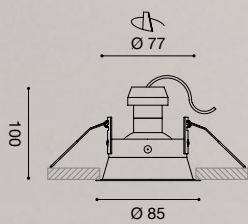

interno indoor

GEA LED

Naturally Light!

A++ A+ A B C D

GFA231

ATTACCO SOCKET	1 X GU10
POWER	220-240 V
IP	20
PACK M³	0,0004

FINITURA
FINISHED

NERO OPACO
MATT BLACK

A++ A+ A B C D

GFA241