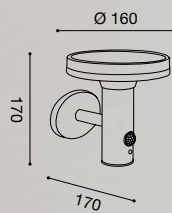

APPLIQUE
WALL LIGHTS

Lampada solare con sensore crepuscolare e rilevatore di movimento dotata di 3 modalità di funzionamento.

Spegnimento tramite interruttore presente sulla struttura. Struttura in acciaio inossidabile. Finitura in nero o nichel.

Diffusore in policarbonato.

Modulo LED e pannello solare incluso.

Modalità A: posizione ON = 75 Lumen fisso;

Modalità B: posizione ON = 75 Lumen fisso

Raggiunge 400 Lumen per 25 secondi quando rileva un movimento;

Modalità C: posizione OFF = spento

Raggiunge 600 Lumen per 25 secondi quando rileva un movimento;

Solar lamp with twilight and motion sensor, featuring 3 operating modes. It switches off by using the switch on its frame. Stainless steel structure. Black or nickel finish. Polycarbonate diffuser. LED module and solar panel included.

Mode A: ON position = 75 lumens fixed;

Mode B: ON position = 75 lumens fixed

Reaches 400 lumens for 25 seconds when movement is detected;

Mode C: OFF position = off

Reaches 400 lumens for 25 seconds when movement is detected;