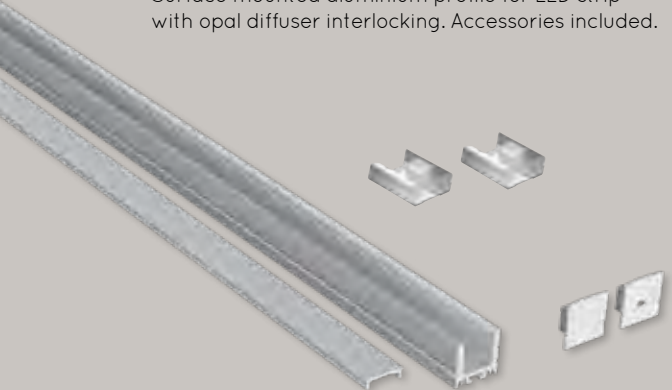

PROFILI IN ALLUMINIO
ALUMINIUM PROFILES

Profilo in alluminio da superficie per strisce strip con diffusore opale ad incastro. Accessori inclusi.
Surface mounted aluminium profile for LED strip with opal diffuser interlocking. Accessories included.