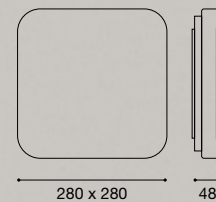

PLAFONIERE & APPLIQUE
CEILING LIGHTS & WALL LIGHTS

**Plafoniera da esterno IP54 in materiale sintetico.
Finitura in bianco opaco. Diffusore in metacrilato opale.
Modulo LED e trasformatore inclusi.**

Outdoor ceiling light IP54 in synthetic material.
Matt white finish. Opal methacrylate diffuser.
LED module and transformer included.

A++ A+ A

GPL280

GPL281

POWER	24 W	24 W
POWER LED	220-240 V	220-240 V
LIGHT TEMP.	4000 K	4000 K
LUMEN	2050	2050
OPTIC	120°	120°
HOURS	25.000	25.000
CRI	>80	>80
IP	54	54
PACK M³	0,0077	0,0062