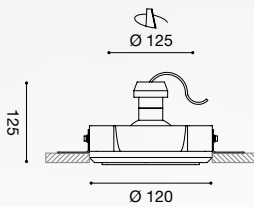

Naturally Light!

A++ A+ A B C D