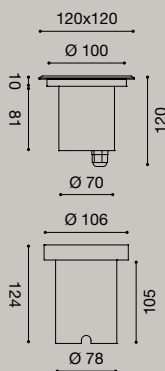

ATTACCO SOCKET	1 X GU10
POWER	220-240 V
IP	67
PACK M³	0,002

CONTROCASSA INCLUSA
CASING INCLUDED

esterno outdoor

GEA LED

Naturally Light!