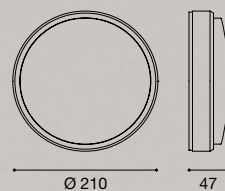

PLAFONIERE & APPLIQUE
CEILING LIGHTS & WALL LIGHTS

Plafoniera da esterno IP54 in materiale sintetico.
Finitura in bianco opaco. Diffusore in metacrilato opale.
Modulo LED e trasformatore inclusi.

Outdoor ceiling light IP54 in synthetic material.
Matt white finish. Opal methacrylate diffuser.
LED module and transformer included.

A++