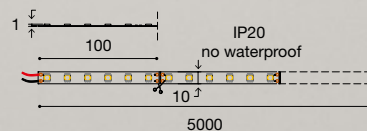

GST062R	GST063R
METERS	5	5
W/M	14,4	14,4
POWER	72 W	72 W
POWER LED	24 DC	24 DC
LUMEN/M	max 450	max 415
LUMEN	2250	2075
OPTIC	120°	120°
IP	20	67
LED	SMD 5050	SMD 5050
LED/M	60	60