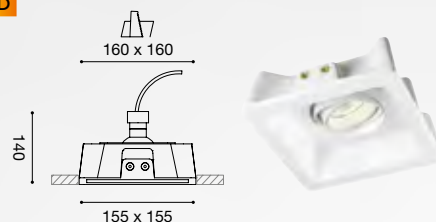

FARETTI DA INCASSO IN GESSO
GYPSUM RECESSED SPOTLIGHTS

Orientabile. Lampadine non incluse.
Adjustable. Bulbs not included.

A++ A+ A B C D

GFA600

ATTACCO SOCKET	1 X GU10
POWER	220-240 V
IP	20
PACK M³	0,006