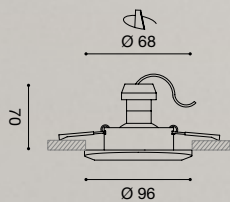

GFA160	GFA161
ATTACCO SOCKET	1 X GU10	1 X GU10
POWER	220-240 V	220-240 V
IP	20	20
PACK M³	0,0005	0,0005
FINITURA FINISHED	BIANCO OPACO MATT WHITE	CROMO LUCIDO POLISHED CHROME