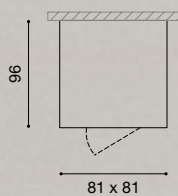

A++ A+ A B C D

GFA331

ATTACCO SOCKET	1 X GU10
POWER	220-240 V
IP	20
PACK M³	0,0007

A++ A+ A B C D

GFA351