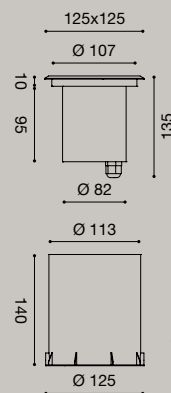

ATTACCO SOCKET	1 X GU10
POWER	220-240 V
IP	67
PACK M³	0,0025

CONTROCASSA INCLUSA
CASING INCLUDED

ORIENTABILE 30°
ADJUSTABLE 30°