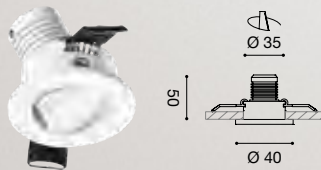

Misure alimentatore (suscettibili di variazioni)

Measures power supply (measures could have variations)

74x23x20 mm

A++ A+ A

	GFA880C	GFA880N	GFA890C	GFA890N
POWER	3 W	3 W	3 W	3 W
POWER LED	220-240 V	220-240 V	220-240 V	220-240 V
LIGHT TEMP.	3000 K	4000 K	3000 K	4000 K
LUMEN	170	180	170	180
OPTIC	38°	38°	38°	38°
HOURS	30.000	30.000	30.000	30.000
CRI	>80	>80	>80	>80
IP	20	20	20	20
PACK M²	0,0001	0,0001	0,0001	0,0001