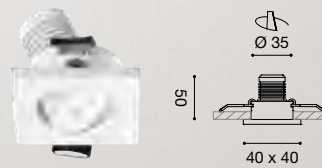

Misure alimentatore (suscettibili di variazioni)

Measures power supply (measures could have variations)

74x23x20 mm

A++ A+ A

	GFA880C	GFA880N	GFA890C	GFA890N
POWER	3 W	3 W	3 W	3 W
POWER LED	220-240 V	220-240 V	220-240 V	220-240 V
LIGHT TEMP.	3000 K	4000 K	3000 K	4000 K
LUMEN	170	180	170	180
OPTIC	38°	38°	38°	38°
HOURS	30.000	30.000	30.000	30.000
CRI	>80	>80	>80	>80
IP	20	20	20	20
PACK M²	0,0001	0,0001	0,0001	0,0001