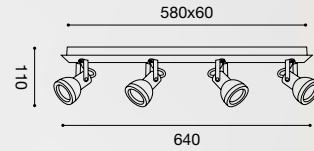

A++ A+ A B C D

GSP014

ATTACCO
SOCKET

2 X GU10

3 X GU10

4 X GU10

3 X GU10

POWER 220-240 V

220-240 V

220-240 V

220-240 V

IP 20

20

20

20

PACK M² 0,035

0,04

0,068

0,066

interno indoor

GEA LED

Naturally Light!