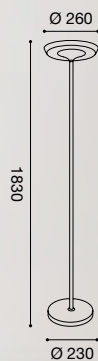

PIANTANE
FLOOR LAMPS

interno indoor

GEA LED

Naturally Light!

Piantana dimmerabile con struttura in alluminio.
Finitura in bianco o nero opaco. Diffusore in metacrilato trasparente.
Modulo LED e trasformatore incluso.

Dimmable floor lamp with aluminium structure.
White or black matt finish. Transparent methacrylate diffuser.
LED module and transformer included.

	GPIB03	GPIN03
POWER	24 W	24 W
POWER LED	220-240 V	220-240 V
LIGHT TEMP.	3000 K	3000 K
LUMEN	2000	2000
HOURS	30.000	30.000
CRI	>80	>80
IP	20	20
PACK M³	0,019	0,019
FINITURA FINISHED	BIANCO OPACO MATT WHITE	NERO OPACO MATT BLACK