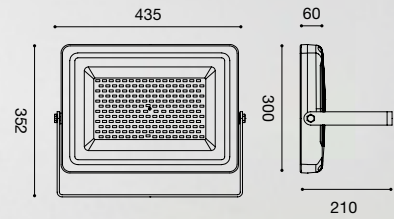

GES556C | **GES556N**

POWER	200 W	200 W
POWER LED	220-240 V	220-240 V
LIGHT TEMP.	3000 K	4000 K
LUMEN	18000	18000
OPTIC	100°	100°
HOURS	30.000	30.000
CRI	>70	>70
IP	65	65
PACK M³	0,0019	0,0019