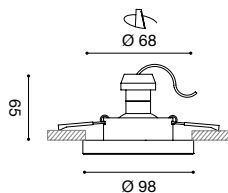

interno indoor

GEA LED

Naturally Light!

GFA180

ATTACCO SOCKET	1X GU10
POWER	220-240 V
IP	20
PACK M³	0,0005

GFA181