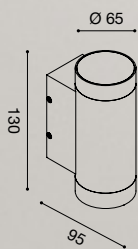

esterno outdoor

GEA LED

Naturally Light!

A++ A+ A B C D