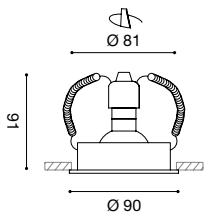

interno indoor

GEA LED

Naturally Light!

GFA430

ATTACCO SOCKET	1 X GU10
POWER	220-240 V
IP	20
PACK M³	0,001

GFA431