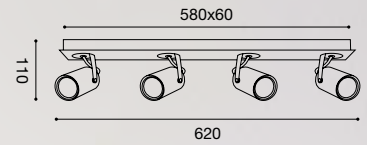

A++ A+ A B C D

	GSP001	GSP002	GSP003	GSP004
ATTACCO SOCKET	1 X GU10	2 X GU10	3 X GU10	4 X GU10
POWER	220-240 V	220-240 V	220-240 V	220-240 V
IP	20	20	20	20
PACK M³	0,018	0,033	0,049	0,068