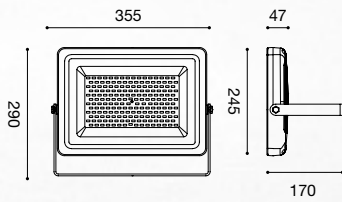

GES554C | **GES554N** | **GES554**

POWER	100 W	100 W	100 W
POWER LED	220-240 V	220-240 V	220-240 V
LIGHT TEMP.	3000 K	4000 K	6000 K
LUMEN	8500	8500	8500
OPTIC	100°	100°	100°
HOURS	30.000	30.000	30.000
CRI	>70	>70	>70
IP	65	65	65
PACK M³	0,0053	0,0053	0,0053