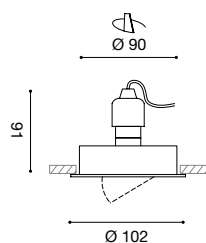

FARETTI INCASSO
RECESSED SPOTLIGHTS

interno indoor

GEA LED

Naturally Light!

FARETTI INCASSO
RECESSED SPOTLIGHTS

Struttura in alluminio. Finitura in cromo, nichel spazzolato e cromo o oro satinato e oro lucido. Lampadine non incluse.
Aluminium structure. Chrome, brushed nickel and chrome or satin gold aluminium structure. Bulbs not included.