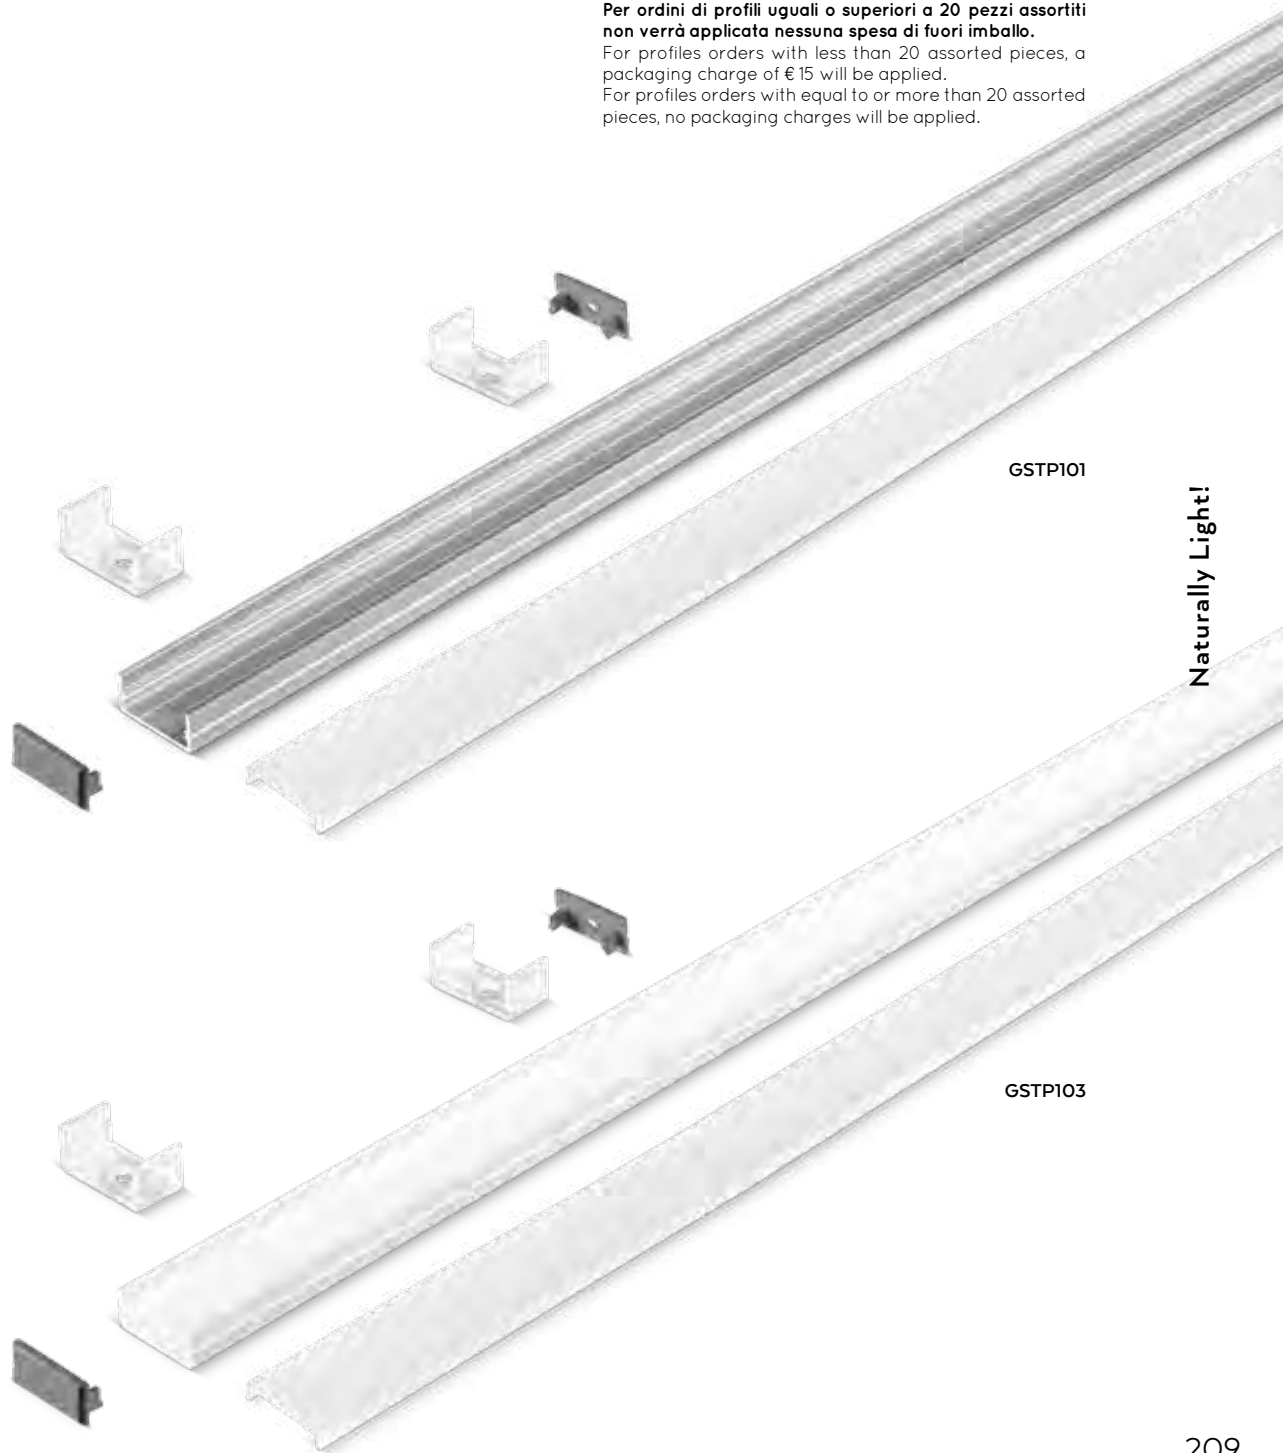

PROFILI IN ALLUMINIO
ALUMINIUM PROFILES

Profilo in alluminio da superficie per strisce LED con diffusore opale ad incastro. Accessori inclusi.
Surface mounted aluminium profile for LED strip with opal diffuser interlocking. Accessories included.

GSTP101 | **GSTP103**

METERS	2 M	2 M
FINITURA FINISHED	GRIGIO GREY	BIANCO WHITE

Per ordini di profili inferiori a 20 pezzi assortiti verrà applicata una spesa di fuori imballo di 15 €.
Per ordini di profili uguali o superiori a 20 pezzi assortiti non verrà applicata nessuna spesa di fuori imballo.
For profiles orders with less than 20 assorted pieces, a packaging charge of € 15 will be applied.
For profiles orders with equal to or more than 20 assorted pieces, no packaging charges will be applied.

GEA LED profili in alluminio aluminium profiles

Naturally Light!