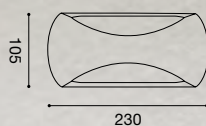

PLAFONIERA & APPLIQUE
CEILING LIGHT & WALL LIGHT

Plafoniera e applique con struttura in materiale sintetico. Finitura in bianco opaco o grigio antracite. Diffusore in metacrilato.

Modulo LED e trasformatore inclusi.

Ceiling and wall light with synthetic material structure.

Matt white or grey graphite finish.

Methacrylate diffuser.

LED module and transformer included.

A++ A+ A