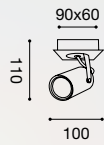

A++ A+ A B C D

	GSP001	GSP002	GSP003	GSP004
ATTACCO SOCKET	1 X GU10	2 X GU10	3 X GU10	4 X GU10
POWER	220-240 V	220-240 V	220-240 V	220-240 V
IP	20	20	20	20
PACK M³	0,018	0,033	0,049	0,068