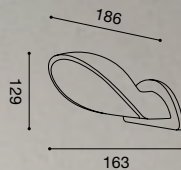

APPLIQUE
WALL LIGHTS

Struttura in alluminio. Finitura in bianco o grigio antracite. Diffusore in policarbonato opale. Modulo LED e trasformatore inclusi.

Aluminium structure. White or grey graphite finish. Opal polycarbonate diffuser. LED module and transformer included.

A++ A+ A

GES750

GES751