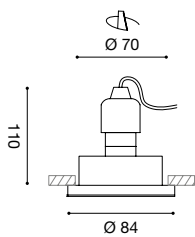

GFA370	GFA371	GFA372	GFA373
ATTACCO SOCKET	1 X GU10	1 X GU10	1 X GU10	1 X GU10
POWER	220-240 V	220-240 V	220-240 V	220-240 V
IP	65	65	65	65
PACK M³	0,001	0,001	0,001	0,001
FINITURA FINISHED	BIANCO LUCIDO POLISHED WHITE	CROMO CHROME	NICHEL SPAZZOLATO BRUSHED NICKEL	BRUNITO ANTIQUÉ BRASS