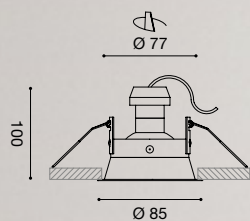

A++ A+ A B C D

GFA230

ATTACCO SOCKET	1 X GU10
POWER	220-240 V
IP	20
PACK M³	0,0004

FINITURA
FINISHED

BIANCO OPACO
MATT WHITE

A++ A+ A B C D

GFA240