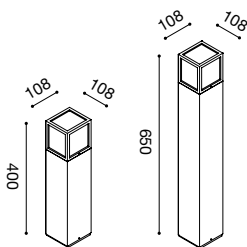

GES342	GES341	GES332	GES331
ATTACCO SOCKET	1 X E27	1 X E27	1 X E27	1 X E27
POWER	220-240 V	220-240 V	220-240 V	220-240 V
IP	54	54	54	54
PACK M³	0,007	0,010	0,007	0,010
FINITURA FINISHED	GRIGIO ALLUMINIO GREY ALUMINIUM		GRIGIO ANTRACITE GREY GRAPHITE