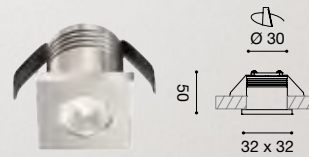

Misure alimentatore (suscettibili di variazioni)

Measures power supply (measures could have variations)

75x23x20 mm

A++ A+ A

	GFA903C	GFA903N	GFA902C	GFA902N
POWER	3 W	3 W	3 W	3 W
POWER LED	220-240 V	220-240 V	220-240 V	220-240 V
LIGHT TEMP.	3000 K	4000 K	3000 K	4000 K
LUMEN	170	180	170	180
OPTIC	30°	30°	30°	30°
HOURS	30.000	30.000	30.000	30.000
CRI	>80	>80	>80	>80
IP	20	20	20	20
PACK M²	0,0003	0,0003	0,0003	0,0003
FINITURA FINISHED	 BIANCO OPACO MATT WHITE	 BIANCO OPACO MATT WHITE	 NICHEL NICKEL	 NICHEL NICKEL