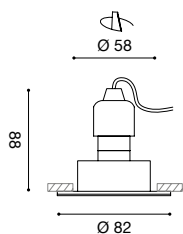

interno indoor

GEA LED

Naturally Light!

FARETTI INCASSO
RECESSED SPOTLIGHTS

Struttura in metallo. Finitura in cromo, oro, bianco lucido, nichel spazzolato, brunito e nero. Lampadine non incluse.
Chrome, gold, polish white, brushed nickel, antique brass or satined black metal structure. Bulbs not included.