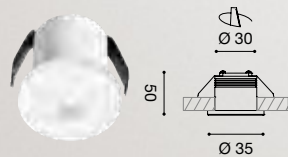

Misure alimentatore (suscettibili di variazioni)
Measures power supply (measures could have variations)
75x23x20 mm

A++ A+ A