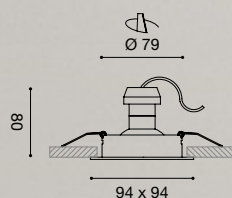

GFA040	GFA041	GFA042
ATTACCO SOCKET	1 X GU10	1 X GU10	1 X GU10
POWER	220-240 V	220-240 V	220-240 V
IP	20	20	20
PACK M³	0,0004	0,0004	0,0004
FINITURA FINISHED	ALLUMINIO SPAZZOLATO BRUSHED ALUMINIUM	BIANCO OPACO MATT WHITE	NERO OPACO MATT BLACK