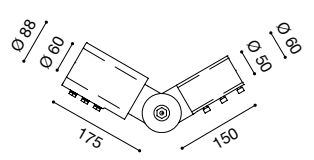

GES006

ACCESSORIO NON INCLUSO
ACCESSORY NOT INCLUDED

Accessorio per il collegamento dell'armatura stradale al palo. Diametro massimo del palo Ø60mm.
Accessory for connecting streetlight to the pole. Maximum diameter of the pole Ø60mm.

A+