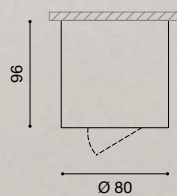

ATTACCO SOCKET	1 X GU10
POWER	220-240 V
IP	20
PACK M³	0,0007