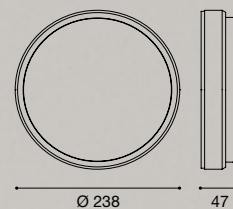

PLAFONIERE & APPLIQUE
CEILING LIGHTS & WALL LIGHTS

Plafoniera da esterno IP54 in materiale sintetico.
Finitura in bianco opaco. Diffusore in metacrilato opale.
Modulo LED e trasformatore inclusi.

Outdoor ceiling light IP54 in synthetic material.
Matt white finish. Opal methacrylate diffuser.
LED module and transformer included.

A++