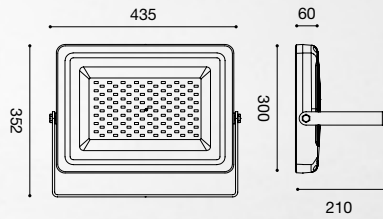

GES555C | **GES555N**

POWER	150 W	150 W
POWER LED	220-240 V	220-240 V
LIGHT TEMP.	3000 K	4000 K
LUMEN	13500	13500
OPTIC	100°	100°
HOURS	30.000	30.000
CRI	>70	>70
IP	65	65
PACK M³	0,0019	0,0019