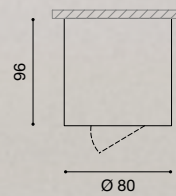

ATTACCO SOCKET	1 X GU10
POWER	220-240 V
IP	20
PACK M³	0,0007