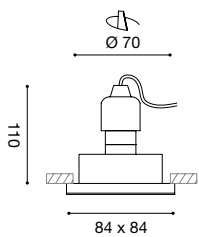

GFA374	GFA375	GFA376	GFA377
ATTACCO SOCKET	1 X GU10	1 X GU10	1 X GU10	1 X GU10
POWER	220-240 V	220-240 V	220-240 V	220-240 V
IP	65	65	65	65
PACK M³	0,001	0,001	0,001	0,001
FINITURA FINISHED	BIANCO LUCIDO POLISHED WHITE	CROMO CHROME	NICHEL SPAZZOLATO BRUSHED NICKEL	BRUNITO ANTIQUÉ BRASS