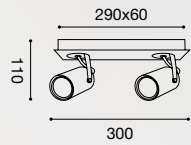

A++ A+ A B C D

	GSP001	GSP002	GSP003	GSP004
ATTACCO SOCKET	1 X GU10	2 X GU10	3 X GU10	4 X GU10
POWER	220-240 V	220-240 V	220-240 V	220-240 V
IP	20	20	20	20
PACK M³	0,018	0,033	0,049	0,068