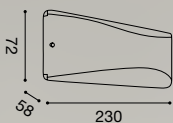

APPLIQUE
WALL LIGHTS

Struttura in alluminio. Finitura in grigio metallizzato o grigio antracite. Diffusore in policarbonato opale. Modulo LED e trasformatore inclusi.

Aluminium structure. Metallic grey or grey graphite finish. Opal polycarbonate diffuser. LED module and transformer included.

A++ A+ A