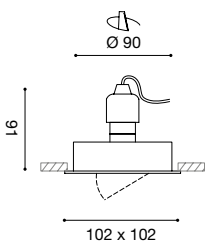

GFA004	GFA005
ATTACCO SOCKET	1 X GU10	1 X GU10
POWER	220-240 V	220-240 V
IP	20	20
PACK M³	0,001	0,001
FINITURA FINISHED	CROMO CHROME	NICHEL SPAZZOLATO E CROMO BRUSHED NICKEL AND CHROME