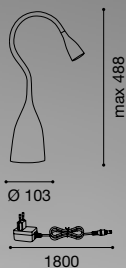

LAMPADE DA SCRIVANIA
DESK LAMPS

Lampada da tavolo in materiale sintetico con braccio flessibile in silicone. Interruttore ON/OFF con touch control dimmer sulla base. Modulo LED incluso. Finitura in bianco lucido, grigio lucido, nero lucido o celeste lucido.

Table lamp in synthetic material with flexible silicone arm. ON/OFF switch on the base with touch control for dimming mode. LED module included. Glossy white, glossy grey, glossy black or glossy light blue.

A+

	GLS020	GLS021	GLS022	GLS023
POWER	5 W	5 W	5 W	5 W
POWER LED	220-240 V	220-240 V	220-240 V	220-240 V
LIGHT TEMP.	3000 K	3000 K	3000 K	3000 K
LUMEN	350	350	350	350
HOURS	20.000	20.000	20.000	20.000
CRI	>80	>80	>80	>80
IP	20	20	20	20
PACK M³	0,0048	0,0048	0,0048	0,0048
FINITURA FINISHED	BIANCO LUCIDO GLOSSY WHITE	GRIGIO LUCIDO GLOSSY GREY	NERO LUCIDO GLOSSY BLACK	CELESTE LUCIDO GLOSSY LIGHT BLUE