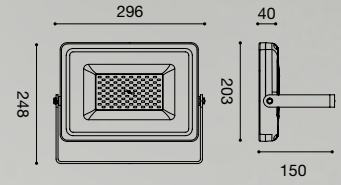

GES553C | **GES553N** | **GES553**

POWER	60 W	60 W	60 W
POWER LED	220-240 V	220-240 V	220-240 V
LIGHT TEMP.	3000 K	4000 K	6000 K
LUMEN	5100	5100	5100
OPTIC	100°	100°	100°
HOURS	30.000	30.000	30.000
CRI	>70	>70	>70
IP	65	65	65
PACK M³	0,0033	0,0033	0,0033

A+