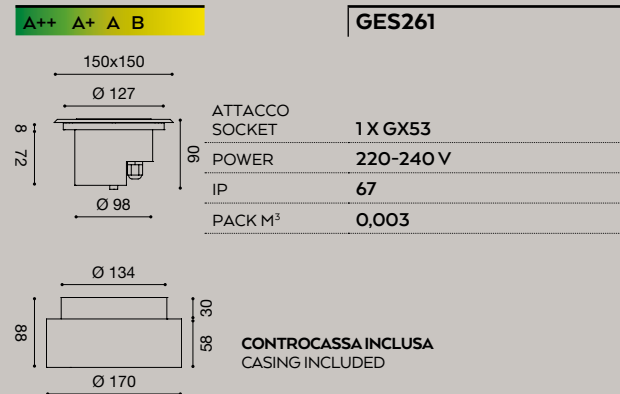

FARETTI INCASSO
RECESSED SPOTLIGHTS

Struttura in alluminio. Cover in acciaio inossidabile AISI 306.
Diffusore in vetro trasparente temperato. Controcassa inclusa.
Calpestabile. Lampadine non incluse.

Aluminium body. Stainless steel cover AISI 306.
Tempered clear glass. Casing included. Walkable.
Bulbs not included.

LAMPADINE
UTILIZZABILI
BULBS

GLA091N
GLA091C
8W LED

esterno outdoor

GEA LED

Naturally Light!