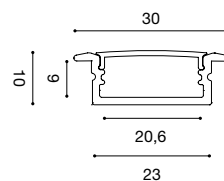

PROFILI IN ALLUMINIO
ALUMINIUM PROFILES

Profilo in alluminio da incasso per strisce LED con diffusore opale ad incastro. Accessori inclusi.
Recessed aluminium profile for LED strip with opal diffuser interlocking. Accessories included.