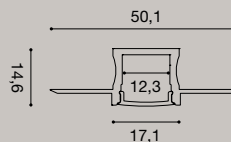

PROFILI IN ALLUMINIO
ALUMINIUM PROFILES

Profilo in alluminio da incasso per strisce LED con diffusore opale ad incastro. Accessori inclusi.
Recessed aluminium profile for LED strip with opal diffuser interlocking. Accessories included.

GSTP140

METERS	2 M
FINITURA FINISHED	GRIGIO GREY

Per ordini di profili inferiori a 20 pezzi assortiti verrà applicata una spesa di fuori imballo di 15 €.
Per ordini di profili uguali o superiori a 20 pezzi assortiti non verrà applicata nessuna spesa di fuori imballo.
For profiles orders with less than 20 assorted pieces, a packaging charge of € 15 will be applied.
For profiles orders with equal to or more than 20 assorted pieces, no packaging charges will be applied.

PROFILI IN ALLUMINIO
ALUMINIUM PROFILES

Profilo in alluminio da incasso per strisce LED con diffusore opale ad incastro. Accessori inclusi.
Recessed aluminium profile for LED strip with opal diffuser interlocking. Accessories included.

GSTP150

METERS	2 M
FINITURA FINISHED	GRIGIO GREY

Per ordini di profili inferiori a 20 pezzi assortiti verrà applicata una spesa di fuori imballo di 15 €.
Per ordini di profili uguali o superiori a 20 pezzi assortiti non verrà applicata nessuna spesa di fuori imballo.
For profiles orders with less than 20 assorted pieces, a packaging charge of € 15 will be applied.
For profiles orders with equal to or more than 20 assorted pieces, no packaging charges will be applied.

PROFILI IN ALLUMINIO
ALUMINIUM PROFILES

Profilo in alluminio da superficie per strisce strip con diffusore opale ad incastro. Accessori inclusi.
Surface mounted aluminium profile for LED strip with opal diffuser interlocking. Accessories included.

GSTP160

METERS	2 M
FINITURA FINISHED	GRIGIO GREY