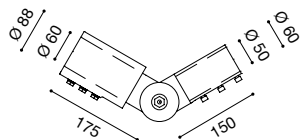

GES570

ACCESSORIO NON INCLUSO
ACCESSORY NOT INCLUDED

Accessorio per il collegamento dell'armatura stradale al palo. Diametro massimo del palo Ø60mm.
Accessory for connecting streetlight to the pole. Maximum diameter of the pole Ø60mm.

A+