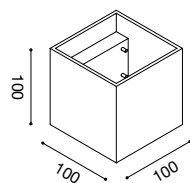

GAP040

ATTACCO SOCKET	1X G9
POWER	220-240 V
IP	20
PACK M³	0,004

GAP041