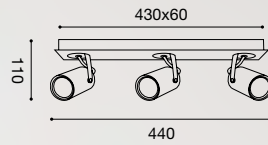

A++ A+ A B C D

	GSP001	GSP002	GSP003	GSP004
ATTACCO SOCKET	1 X GU10	2 X GU10	3 X GU10	4 X GU10
POWER	220-240 V	220-240 V	220-240 V	220-240 V
IP	20	20	20	20
PACK M³	0,018	0,033	0,049	0,068