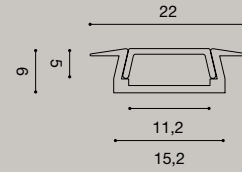

PROFILI IN ALLUMINIO
ALUMINIUM PROFILES

Profilo in alluminio da incasso per strisce LED con diffusore opale ad incastro. Accessori inclusi.
Recessed aluminium profile for LED strip with opal diffuser interlocking. Accessories included.