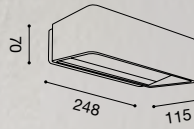

APPLIQUE
WALL LIGHTS

Struttura in alluminio. Finitura in bianco o grigio antracite. Diffusore in policarbonato opale. Modulo LED e trasformatore inclusi.
Aluminium structure. White or grey graphite finish. Opal polycarbonate diffuser. LED module and transformer included.

A++ A+ A