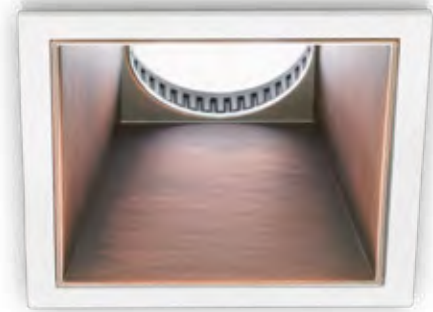

FARETTI INCASSO
RECESSED SPOTLIGHTS

Struttura in alluminio bianco opaco.
Finitura in oro lucido, cromo o rame.
Lampadine non incluse.
Matt white aluminium structure.
Shine gold, chrome or copper finish.
Bulbs not included.

LAMPADINE
UTILIZZABILI
BULBS

GLA241N GLA241C 5W	GLA242N GLA242C 5W	GLA243N GLA243C 7W	GLA244N GLA244C 7W

interno indoor

GEA LED

Naturally Light!

A++ A+ A B C D

	GFA623	GFA624	GFA625
ATTACCO SOCKET	1 X GU10	1 X GU10	1 X GU10
POWER	220-240 V	220-240 V	220-240 V
IP	20	20	20
PACK M³	0,001	0,001	0,001
FINITURA FINISHED	COVER ORO LUCIDO SHINE GOLD COVER	COVER CROMO CHROME COVER	COVER RAME COPPER COVER