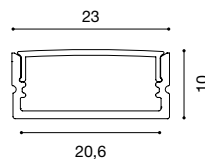

PROFILI IN ALLUMINIO
ALUMINIUM PROFILES

Profilo in alluminio da superficie per strisce LED con diffusore opale ad incastro. Accessori inclusi.
Surface mounted aluminium profile for LED strip with opal diffuser interlocking. Accessories included.

GSTP101 | **GSTP103**

METERS	2 M	2 M
FINITURA FINISHED	GRIGIO GREY	BIANCO WHITE

Per ordini di profili inferiori a 20 pezzi assortiti verrà applicata una spesa di fuori imballo di 15 €.
Per ordini di profili uguali o superiori a 20 pezzi assortiti non verrà applicata nessuna spesa di fuori imballo.
For profiles orders with less than 20 assorted pieces, a packaging charge of € 15 will be applied.
For profiles orders with equal to or more than 20 assorted pieces, no packaging charges will be applied.