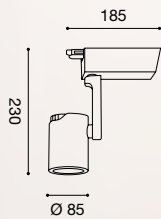

GFA940C	GFA940N	GFA941C	GFA941N	GFA942C	GFA942N
POWER	20 W	20 W	30 W	30 W	45 W	45 W
POWER LED	220-240 V	220-240 V	220-240 V	220-240 V	220-240 V	220-240 V
LIGHT TEMP.	3000 K	4000 K	3000 K	4000 K	3000 K	4000 K
LUMEN	1600	1700	2400	2550	3600	3825
OPTIC	38°	38°	38°	38°	38°	38°
HOURS	30.000	30.000	30.000	30.000	30.000	30.000
CRI	>80	>80	>80	>80	>80	>80
IP	20	20	20	20	20	20
PACK M²	0,006	0,006	0,007	0,007	0,011	0,011