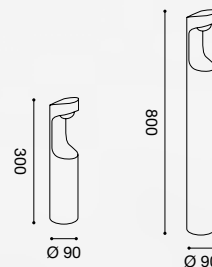

PALETTI PER ESTERNI
OUTDOOR BOLLARDS

Struttura in alluminio. Finitura in grigio antracite con particolare bianco opaco.
Diffusore in policarbonato opale. Modulo LED e trasformatore inclusi.
Aluminium structure. Grey graphite finish with matt white detail.
Opal polycarbonate diffuser. LED module and transformer included.

A++ A+ A