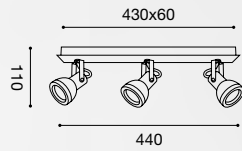

A++ A+ A B C D

GSP013

ATTACCO
SOCKET

2 X GU10

3 X GU10

4 X GU10

3 X GU10

POWER 220-240 V

220-240 V

220-240 V

220-240 V

IP 20

20

20

20

PACK M² 0,035

0,04

0,068

0,066

interno indoor

GEA LED

Naturally Light!