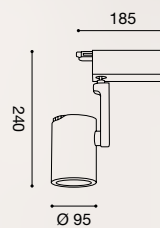

GFA940C	GFA940N	GFA941C	GFA941N	GFA942C	GFA942N
POWER	20 W	20 W	30 W	30 W	45 W	45 W
POWER LED	220-240 V	220-240 V	220-240 V	220-240 V	220-240 V	220-240 V
LIGHT TEMP.	3000 K	4000 K	3000 K	4000 K	3000 K	4000 K
LUMEN	1600	1700	2400	2550	3600	3825
OPTIC	38°	38°	38°	38°	38°	38°
HOURS	30.000	30.000	30.000	30.000	30.000	30.000
CRI	>80	>80	>80	>80	>80	>80
IP	20	20	20	20	20	20
PACK M²	0,006	0,006	0,007	0,007	0,011	0,011