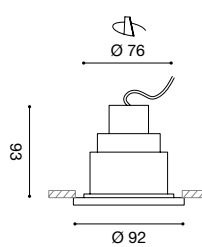

ATTACCO SOCKET	1 X GU10
POWER	220-240 V
IP	20
PACK M³	0,002