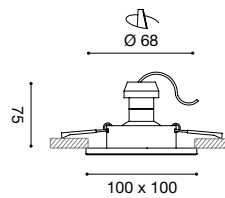

ATTACCO SOCKET	1 X GU10
POWER	220-240 V
IP	20
PACK M³	0,0007