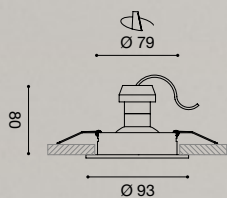

GFA090	GFA091	GFA092
ATTACCO SOCKET	1 X GU10	1 X GU10	1 X GU10
POWER	220-240 V	220-240 V	220-240 V
IP	20	20	20
PACK M³	0,0004	0,0004	0,0004
FINITURA FINISHED	ALLUMINIO SPAZZOLATO BRUSHED ALUMINIUM	BIANCO OPACO MATT WHITE	NERO OPACO MATT BLACK