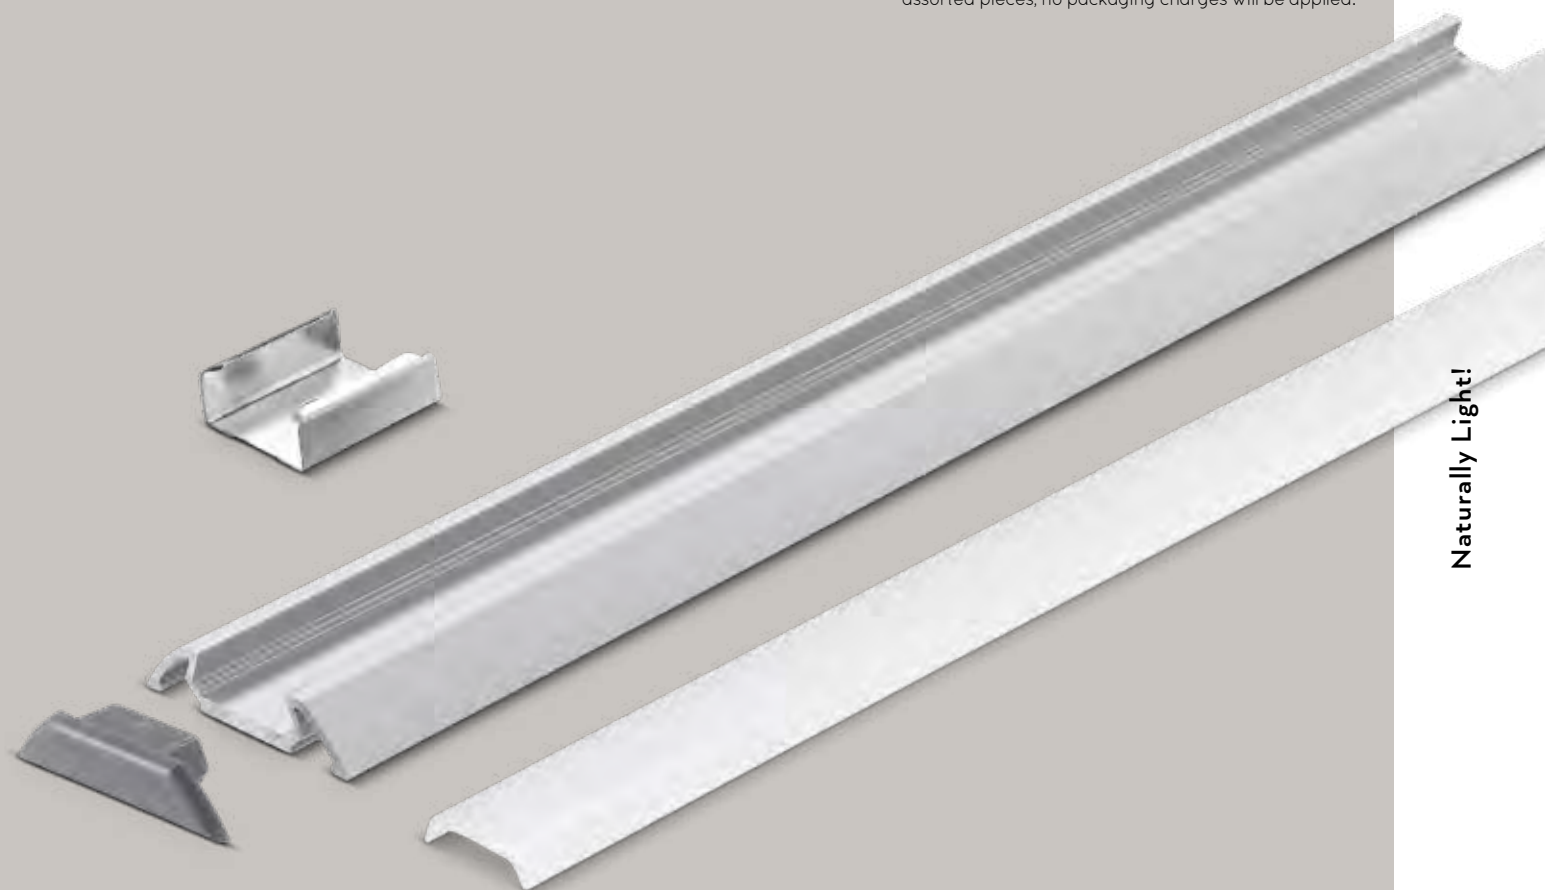

PROFILI IN ALLUMINIO ALUMINIUM PROFILES

Profilo in alluminio da superficie per strisce LED con diffusore o pale ad incastro. Accessori inclusi.
Surface mounted aluminium profile for LED strip with opal diffuser interlocking. Accessories included.

GSTP112

METERS	2 M
FINITURA FINISHED	GRIGIO GREY

Per ordini di profili inferiori a 20 pezzi assortiti verrà applicata una spesa di fuori imballo di 15 €.
Per ordini di profili uguali o superiori a 20 pezzi assortiti non verrà applicata nessuna spesa di fuori imballo.
For profiles orders with less than 20 assorted pieces, a packaging charge of €15 will be applied.
For profiles orders with equal to or more than 20 assorted pieces, no packaging charges will be applied.

Naturally Light!

GEA LED profili in alluminio aluminium profiles