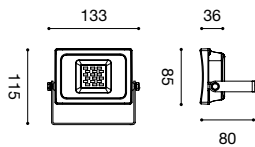

GES430C	GES430	GES431C	GES431	GES432C	GES432
POWER	10 W	10 W	20 W	20 W	40 W	40 W
POWER LED	220-240 V	220-240 V	220-240 V	220-240 V	220-240 V	220-240 V
LIGHT TEMP.	3000 K	4000 K	3000 K	4000 K	3000 K	4000 K
LUMEN	850	850	1700	1700	3400	3400
OPTIC	100°	100°	100°	100°	100°	100°
HOURS	30.000	30.000	30.000	30.000	30.000	30.000
CRI	>70	>70	>70	>70	>70	>70
IP	65	65	65	65	65	65
PACK M²	0,0006	0,0006	0,0010	0,0010	0,0021	0,0021