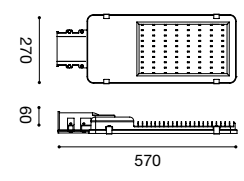

GES008

POWER	100 W
POWER LED	220-240 V
LIGHT TEMP.	4000 K
LUMEN	8500
OPTIC	100°
HOURS	30.000
CRI	>70
IP	65
PACK M³	0,023